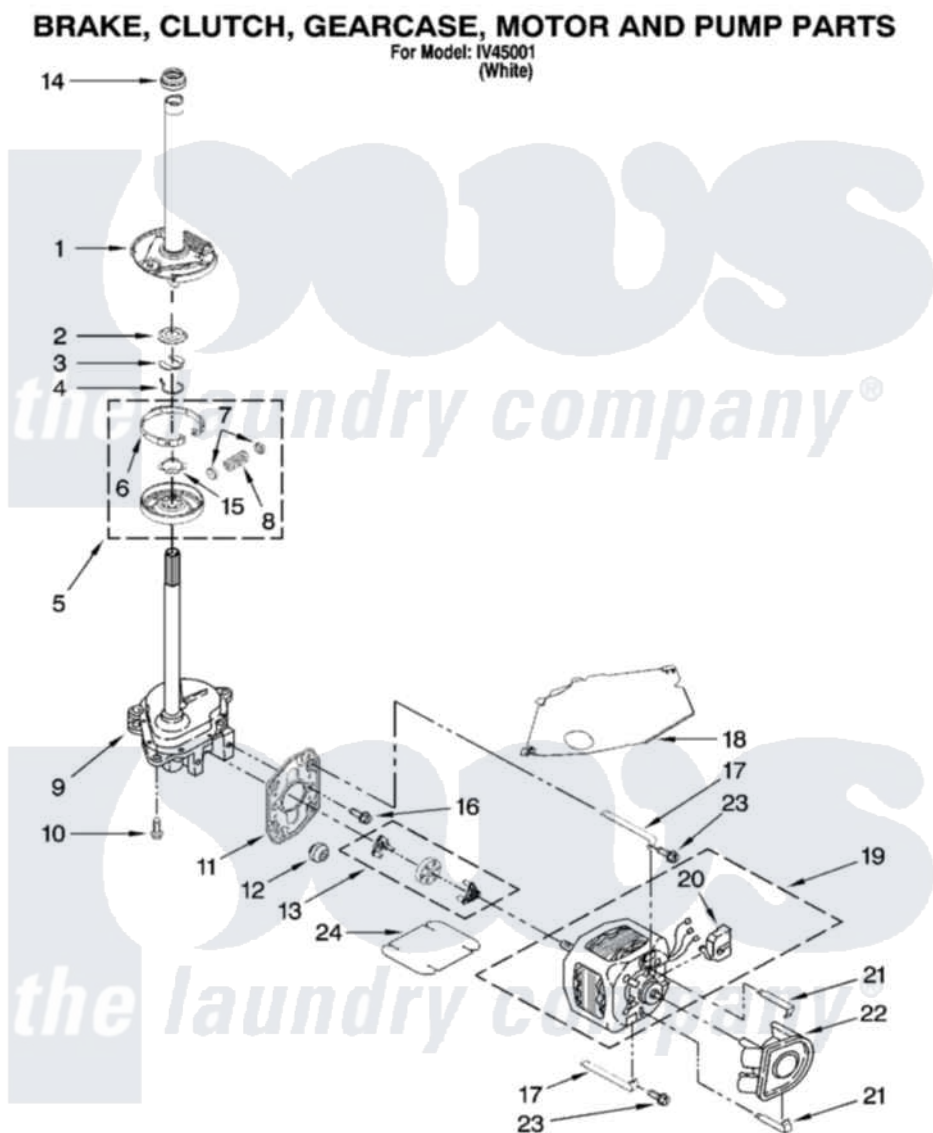

Whirlpool IV45001 04 - BRAKE, CLUTCH, GEARCASE, MOTOR AND PUMP PARTS

W10239499

7

Whirlpool [Residential Whirlpool IV45001 Washer Parts](#) Parts Diagram 04 - BRAKE, CLUTCH, GEARCASE, MOTOR AND PUMP PARTS

[Click on the part number to view part](#)

Item	Original Part Number	Replaced By	Status	Part Description
1	388952	285792		Basketdrive
2	63292			Washer, Spin Tube Thrust
3	62697	W10080230		Ring, Spin Tube Support
4	63283	285353		Ring
5	3951311	285785		Clutch
6	3951308	285790		Lining
7	62646			Cap, Clutch Spring
8	3946792			Spring And Damper Assembly
9	3360630	3360629		Gearcase
10	3357334	3400516		Screw Anti-Rattle
11	62611			Plate, Motor Mount To Gearcase
12	62691			Grommet, Motor
13	3364003	285753A		Coupling
14	8577374			Seal, Centerpost

15	3355454		Clip, Main Drive
16	3400516		Screw Anti-Rattle
17	W10086010		Retainer, Motor
18	3362089		Shield, Tub To Motor
19	8528158	661600	Motor, Main Drive
20	3952056		Switch, Main Drive Motor
21	8546127		Retainer, Pump
22	3363394		Pump
23	3387485	273556	Screw, 10-16 X 5/8
24	3946532		Shield, Motor