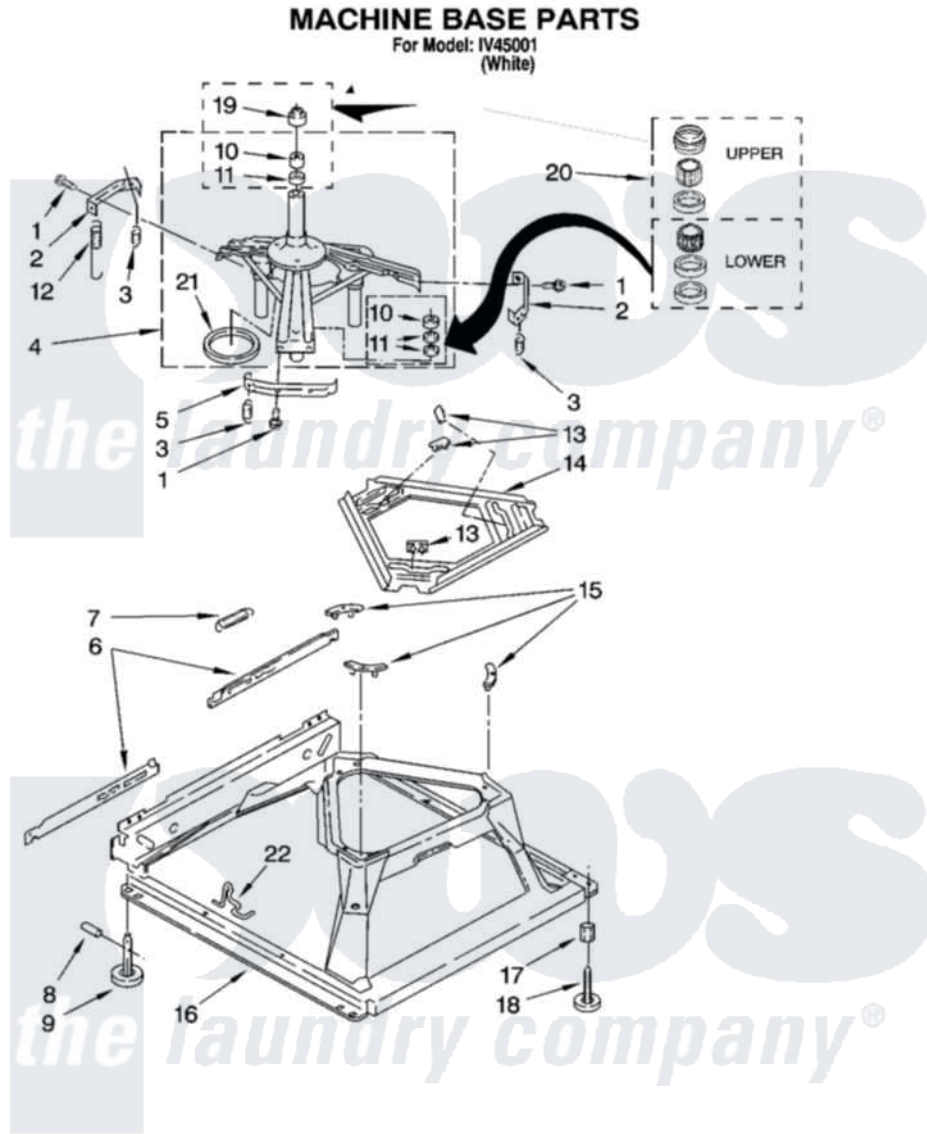

Whirlpool IV45001 05 - MACHINE BASE PARTS

[Whirlpool Residential Whirlpool IV45001 Washer Parts](#) Parts Diagram 05 - MACHINE BASE PARTS
Click on the part number to view part

Item	Original Part Number	Replaced By	Status	Part Description
1	3400076			Screw, Bracket Mounting
2	64067			Bracket, Spring Outer
3	63907			Spring, Suspension
4	8575214	280184		Support
5	64065			Bracket, Spring Outer
6	63466			Link, Leveling Mechanism
7	62597	8316845		Spring
8	62837			Pin, Knurled
9	62596	285244		Feet-Leveling
10	8546455			Bearing, Centerpost
11	357409	359449		Seal, Agitator Shaft
12	8534035	285901		Spring
13	62568	285219		Pad
14	3946509			Plate, Suspension
15	3363660	285744		Pad
16	3946512	285771		Base

17	3359452	Nut, Lock
18	W10001130	Foot, Leveling
19	8577376	Seal, Centerpost
20	285203	Centerpost Bearing Kit
21	63134	Ring, Sound Deadening
22	W10145155	Retainer, Suspension Spring