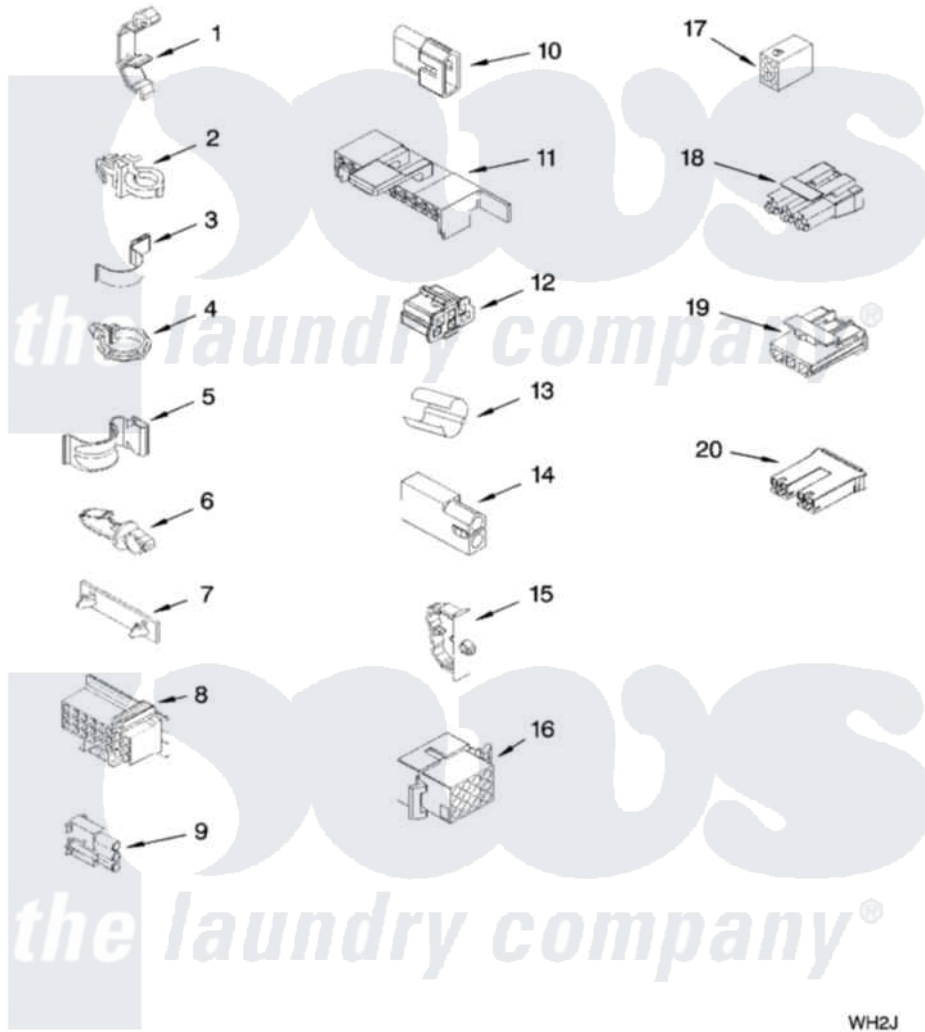

# Whirlpool IV45001 06 - WIRING HARNESS PARTS

## WIRING HARNESS PARTS

For Model: IV45001  
(White)

W10239499

9

Whirlpool [Residential Whirlpool IV45001 Washer Parts](#) Parts Diagram 06 - WIRING HARNESS PARTS  
Click on the part number to view part

Item	Original Part Number	Replaced By	Status	Part Description
1	<a href="#">3349557</a>			Retainer, Harness
2	388498		Not Available	Clip, Harness
3	3347812	<a href="#">8528351</a>		Clip
4	3352501	<a href="#">8559320</a>		Restraint, Hose
5	<a href="#">90016</a>			Clip, Pressure Switch Hose
6	3390496	<a href="#">8281256</a>		Clip, Harness
7	<a href="#">389379</a>			Retainer, Side To Feature Panel
8	<a href="#">3948614</a>			Disconnect Block
"	<a href="#">352089</a>			Timer, Block Disconnect
9	<a href="#">62889</a>			Receptacle, Terminal
10	<a href="#">353424</a>			Plug, Terminal
11	<a href="#">62505</a>			Block, Disconnect
12	<a href="#">3347243</a>			Block, Disconnect
13	<a href="#">63523</a>			Harness, Protector
14	<a href="#">717252</a>			Receptacle, Terminal
15	<a href="#">3352944</a>			Clip, Harness

16	3390423		Not Available	Block, Disconnect (12-Way) (Timer) (Use Term. 94613)
17	3347730		Not Available	Receptacle, (6-Way) (Use Term. 94613)
18	3948617	<a href="#">2172937</a>		Connector
19	<a href="#">3360056</a>			Connector
20	<a href="#">3354925</a>			Block, Connector
"	<a href="#">3354926</a>			Block, Connector