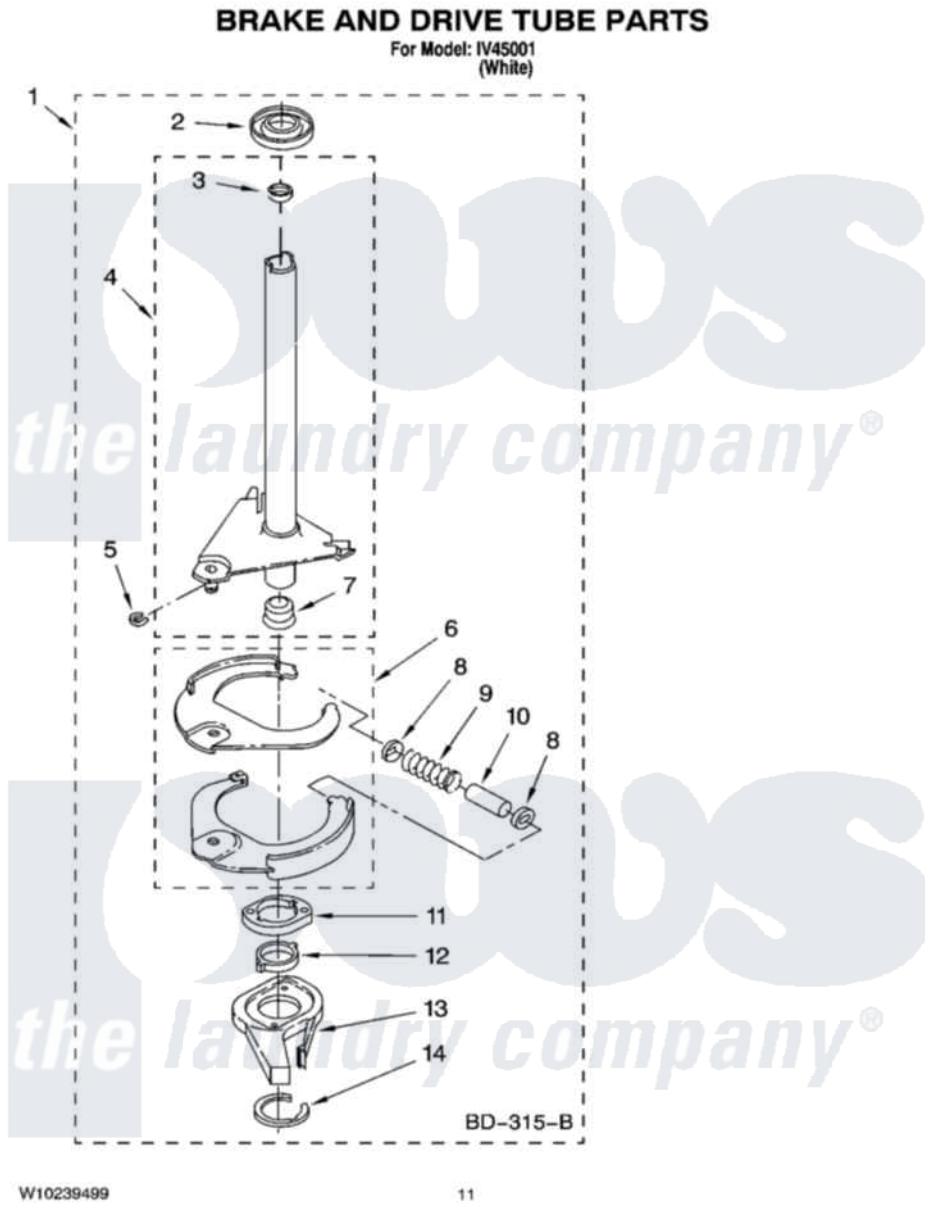

Whirlpool IV45001 07 - BRAKE AND DRIVE TUBE PARTS

Whirlpool [Residential Whirlpool IV45001 Washer Parts](#) Parts Diagram 07 - BRAKE AND DRIVE TUBE PARTS
Click on the part number to view part

Item	Original Part Number	Replaced By	Status	Part Description
1	388952	285792		Basketdrive
2	62658			Ring, Thrust
3	356427			Seal, Spin Pinion
4	64027	64208		Tube-Spin
5	64035	W10083190		Ring, Retaining
6	64232	285438		Shoe-Brake
7	62703	8546462		"T" Bearing, Spin Tube
8	3353956	285658		Sleeve
9	387806		Not Available	Spring, Brake
10	3355360	285658		Sleeve
11	661516	8546461		Cam, Brake Release
12	63022			Sleeve, Cam
13	64194	285790		Lining
14	90368	W10083200		Ring, Retaining
	BLANK		Not Available	Following Parts Not Illustrated
"	285208			Lubricant