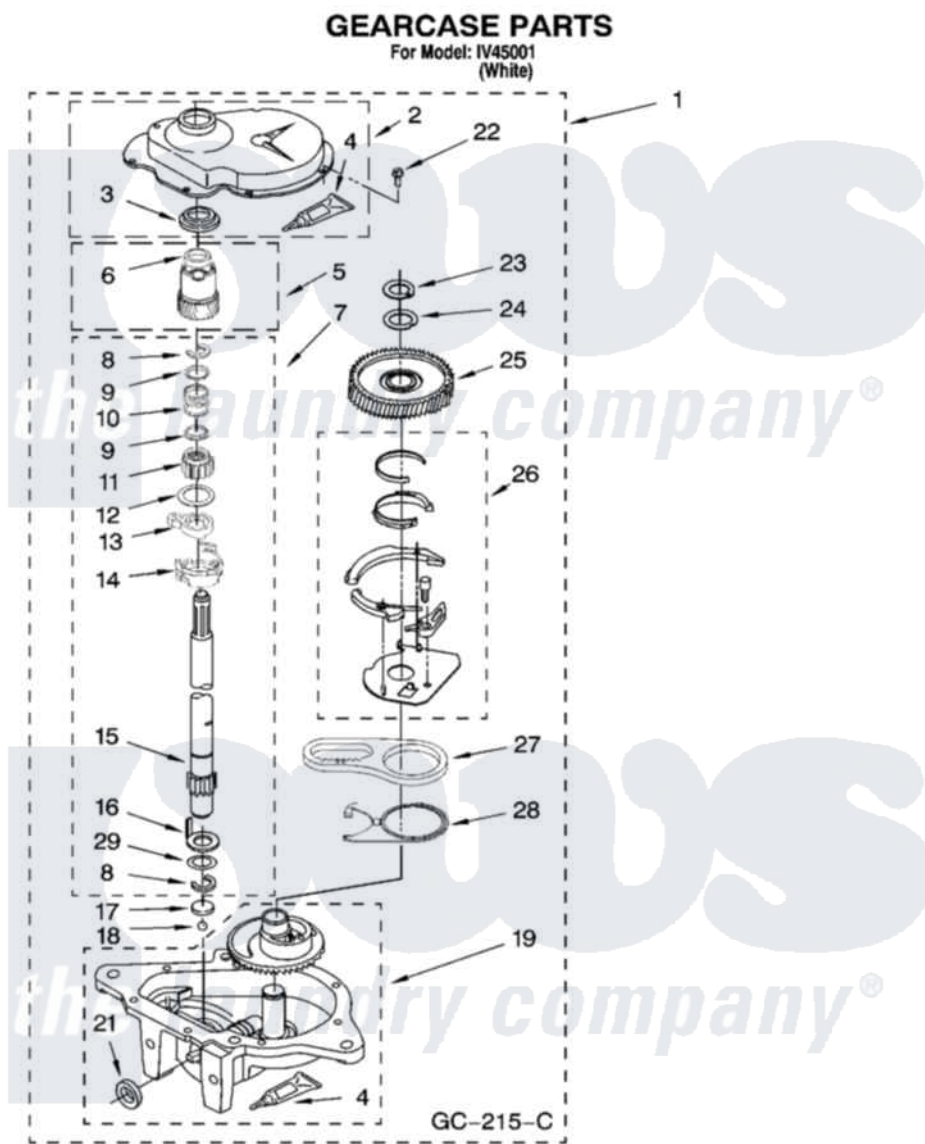

Whirlpool IV45001 08 - GEARCASE PARTS, OPTIONAL PARTS (NOT INCLUDED)

12

W10239499

Whirlpool Residential Whirlpool IV45001 Washer Parts Parts Diagram 08 - GEARCASE PARTS, OPTIONAL PARTS (NOT INCLUDED)

Click on the part number to view part

Item	Original Part Number	Replaced By	Status	Part Description
1	3360630	3360629		Gearcase
2	285202			Cover, Gearcase
3	3349985			Seal, Gearcase Cover
4	285195			Sealer Sealer, Gasket
5	63320	285362		Gear and Pinion
6	356427			Seal, Spin Pinion
7	389387			Shaft, Agitator
8	90369		Not Available	Ring, Retaining (2)
9	62677			Retainer, Spring
10	62676			Spring, Agitator
11	63273	285509		Shaft, Agitator
12	62619			Washer, Agitator Gear
13	62580	285206		Cam-Agitator
14	62581	285206		Cam-Agitator
15	285509			Shaft, Agitator