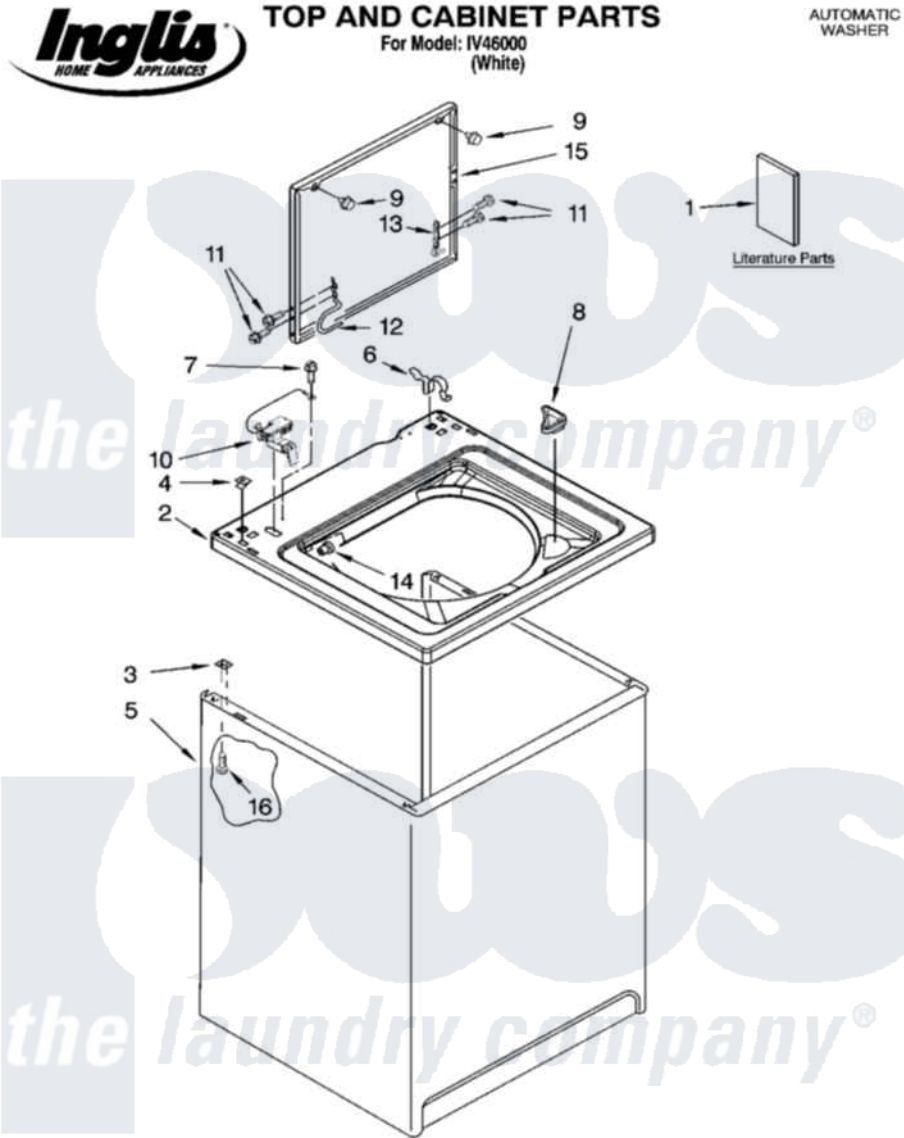

Whirlpool IV46000 01 - TOP AND CABINET PARTS

6-08 Litho in U.S.A. (drd)(bay)

1

Part No. W1020583 Rev. A

Whirlpool [Residential Whirlpool IV46000 Washer Parts](#) Parts Diagram 01 - TOP AND CABINET PARTS

[Click on the part number to view part](#)

Item	Original Part Number	Replaced By	Status	Part Description
1	W10200331		Not Available	Installation Instructions (English/French)
"	W10200662		Not Available	Installation Instructions (Spanish)
"	W10200811		Not Available	Feature Sheet
"	8578236		Not Available	Use & Care Guide
"	W10183468		Not Available	Wiring Diagram
2	8318064			Top
3	62750			Spacer, Cabinet To Top (4)
4	357213			Nut, Push-In
5	63424			Cabinet
6	62780			Clip, Top And Cabinet And Rear Panel
7	3351614			Screw, Gearcase Cover Mounting
8	3362952			Dispenser, Bleach
9	9724509			Bumper, Lid
10	8318084			Switch, Lid

11	W10119872	W10119828	Screw, Lid Hinge Mounting
12	8318088		Hinge, Lid
13	91770		Hinge, Lid
14	21258		Bearing, Lid Hinge
15	8541774	W1019385Z	Lid
16	3390631		Screw, 10-16 X 3/8