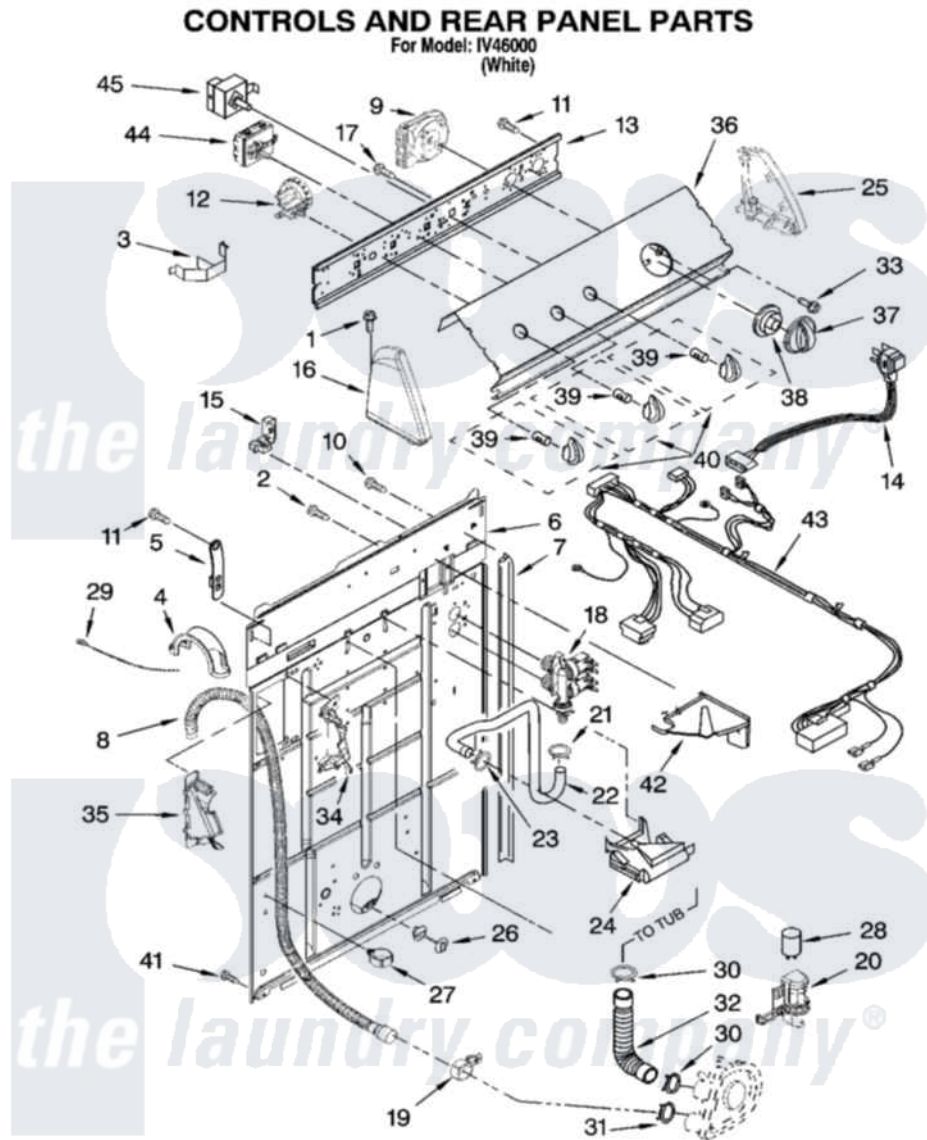

Whirlpool IV46000 02 - CONTROLS AND REAR PANEL PARTS

W10208583

3

Whirlpool [Residential Whirlpool IV46000 Washer Parts](#) Parts Diagram 02 - CONTROLS AND REAR PANEL PARTS
Click on the part number to view part

Item	Original Part Number	Replaced By	Status	Part Description
1	388326			Screw, 8-18 X 1.25
2	9740848			Screw, Mixing Valve Mounting
3	8055003			Clip, Harness And Pressure Switch
4	8577378			U-Bend, Drain Hose
5	8568314			Strap, Console
6	8318015			Panel, Rear
7	62747			Pad, Rear Panel
8	8559373	W10096921		Drain Hose Assembly
9	W10175553			Timer, Control
10	3351614			Screw, Gearcase Cover Mounting
11	90767			Screw, 8A X 3/8 HeX Washer Head Tapping
12	8577843	W10337781		Switch-WL
13	3948608			Bracket, Control
14	8578842	285800		Cord-Power

15	3952821	285777	Relief-Str
16	8271365	279962	Endcap
17	3400073		Screw, Ground
18	3979347	3979346	Valve, Water Inlet And Thermistor Assembly
19	8541668		Clamp, Hose
20	8318046		Clip, Capacitor
21	301958	596669	Clamp, Manifold
22	8317974	8317926	Hose, Vacuum Break
23	370450	596669	Clamp, Manifold
24	387606	3360977	Break-Vac
25	8271359	279962	Endcap
26	8519200		Support, Rear Panel
27	8541667		Clamp, Hose
28	8572717		Capacitor, Motor Start
29	3347868	W10339879	Tie, Cable
30	3363366	616099	Clamp
31	8317496	285655	Clamp, Hose
32	3951449	285871	Hose
33	3400818		Screw, Timer Mounting
34	8541669		Bucket, Drain Hose
35	8541658		Bucket, Drain Hose
36	W10196916	Not Available	Panel, Console
37	8543272	Not Available	Knob, Timer
38	8544947		Dial, Timer
39	8536939		Clip, Knob
40	8543270	Not Available	Knob, Control (3) (Grey)
41	62863	3390631	Screw, 10-16 X 3/8
42	8539874		Shield, Suds
43	W10189199		Wiring, Harness
44	W10184148		Switch, Water Temperature
45	3949187	W10168262	Switch, Rotary