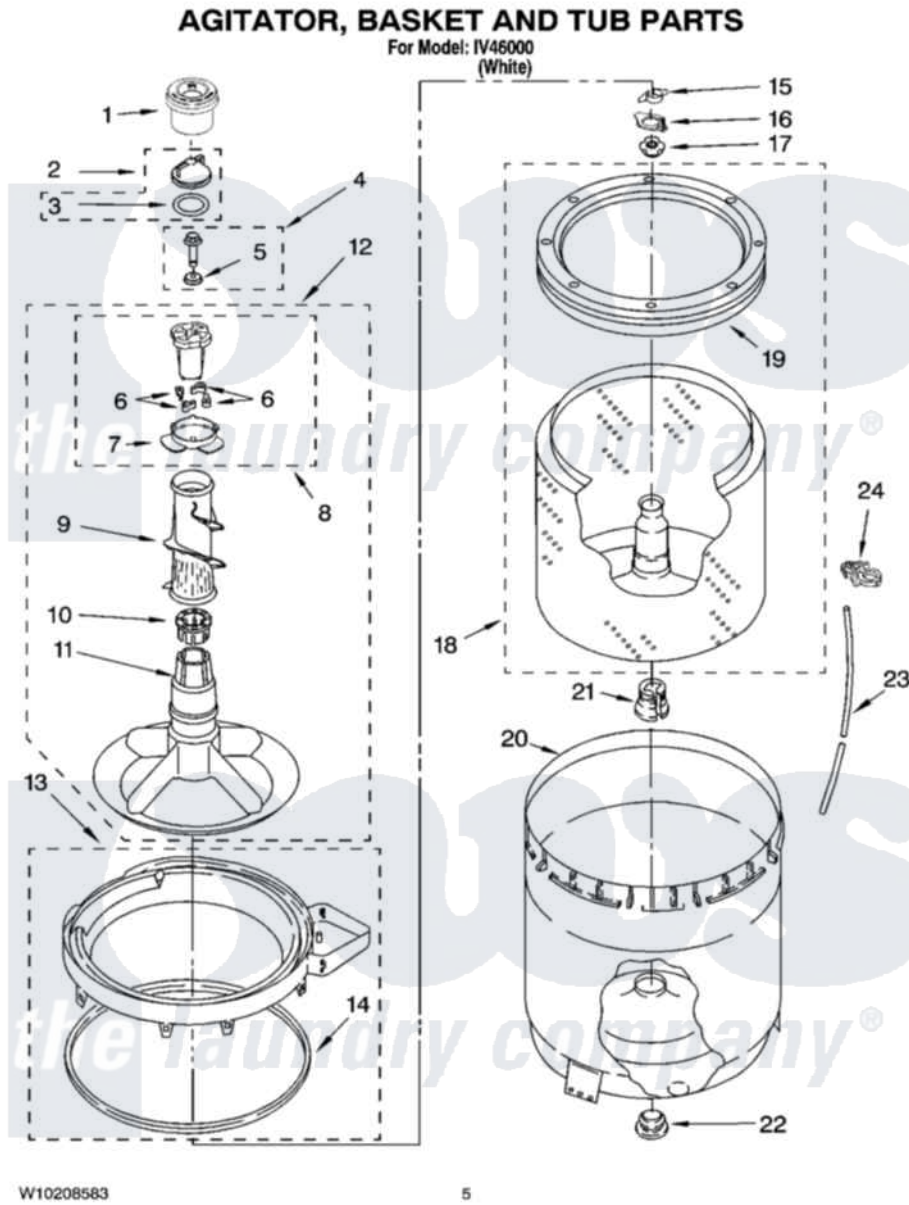

Whirlpool IV46000 03 - AGITATOR, BASKET AND TUB PARTS

W10208583

5

Whirlpool [Residential Whirlpool IV46000 Washer Parts](#) Parts Diagram 03 - AGITATOR, BASKET AND TUB PARTS
Click on the part number to view part

Item	Original Part Number	Replaced By	Status	Part Description
1	8575076	8575076A		Dispenser
2	3354733	W10074580		Cap, Barrier
3	W10072840			Fabric Softener
4	358237			Screw And Washer
5	3949550			Washer
6	3366877	80040		Dog-Agitator
7	3363661			Bearing, Driven Cam
8	3363663	285811		Cam-Agitator
9	3348752			Mover, Clothes
10	3350389	285587		Washer
11	3347288			Agitator
12	3348117	285565		Agitator
13	8528150	W10445870		Ring-Tub
14	3976308			Gasket, Tub Ring
15	3354845			Clip, Agitator
16	8543666			Washer, Agitator

17	21366		Nut, Spanner
18	8526016	W10389328	Clothes Container, Assembly
19	387240		Ring, Balance
20	63849		Strain Relief, Power Cord
21	389140		Tub Block, Basket Drive
22	383727		Gasket, Centerpodt
23	3347780	353244	Hose, Pressure Switch
24	2219077		Clip, Pressure Switch Hose