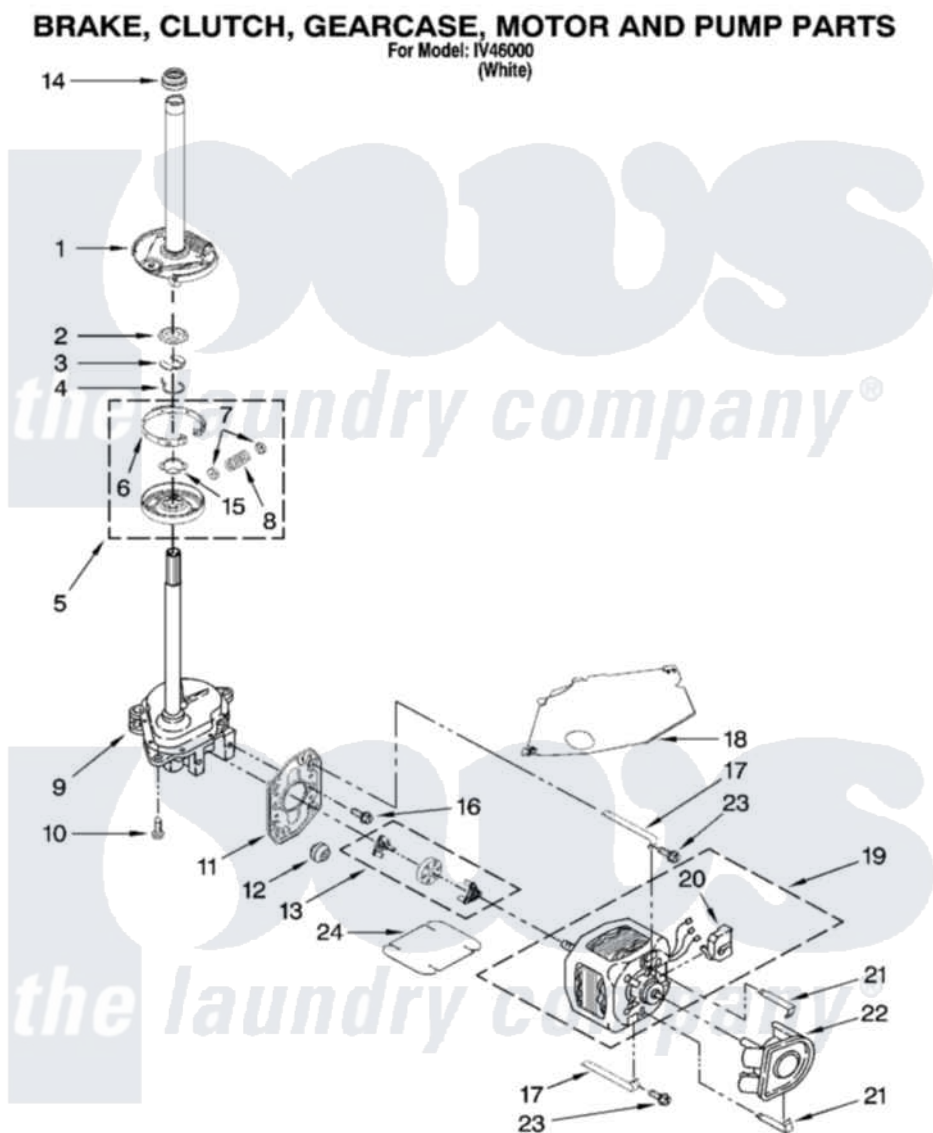

# Whirlpool IV46000 04 - BRAKE, CLUTCH, GEARCASE, MOTOR AND PUMP PARTS

W10208583

7

Whirlpool [Residential Whirlpool IV46000 Washer Parts](#) Parts Diagram 04 - BRAKE, CLUTCH, GEARCASE, MOTOR AND PUMP PARTS

[Click on the part number to view part](#)

| Item | Original Part Number    | Replaced By               | Status | Part Description               |
|------|-------------------------|---------------------------|--------|--------------------------------|
| 1    | 388952                  | <a href="#">285792</a>    |        | Basketdrive                    |
| 2    | <a href="#">63292</a>   |                           |        | Washer, Spin Tube Thrust       |
| 3    | 62697                   | <a href="#">W10080230</a> |        | Ring, Spin Tube Support        |
| 4    | 63283                   | <a href="#">285353</a>    |        | Ring                           |
| 5    | 3951311                 | <a href="#">285785</a>    |        | Clutch                         |
| 6    | 3951308                 | <a href="#">285790</a>    |        | Lining                         |
| 7    | <a href="#">62646</a>   |                           |        | Cap, Clutch Spring             |
| 8    | <a href="#">3946792</a> |                           |        | Spring And Damper Assembly     |
| 9    | 3360630                 | <a href="#">3360629</a>   |        | Gearcase                       |
| 10   | 3357334                 | <a href="#">3400516</a>   |        | Screw Anti-Rattle              |
| 11   | <a href="#">62611</a>   |                           |        | Plate, Motor Mount To Gearcase |
| 12   | <a href="#">62691</a>   |                           |        | Grommet, Motor                 |
| 13   | 3364003                 | <a href="#">285753A</a>   |        | Coupling                       |
| 14   | <a href="#">8577374</a> |                           |        | Seal, Centerpost               |