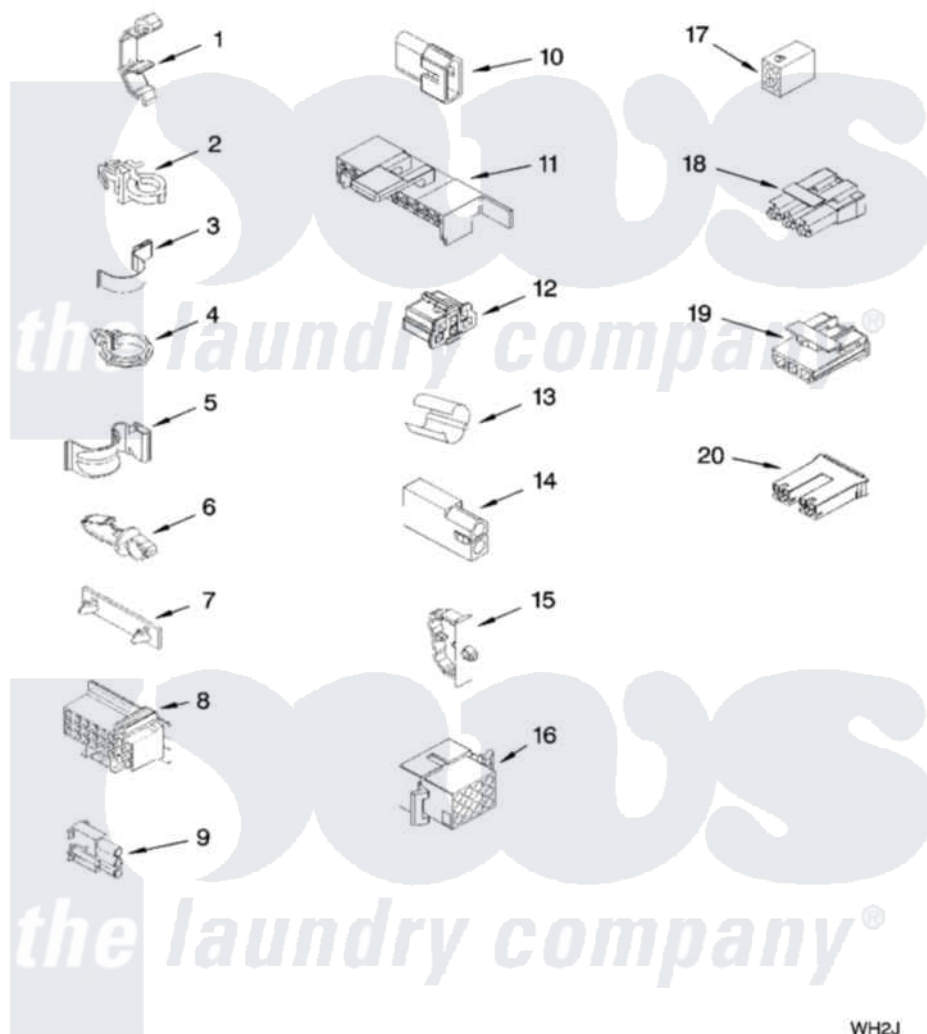

# Whirlpool IV46000 06 - WIRING HARNESS PARTS

## WIRING HARNESS PARTS

For Model: IV46000  
(White)

W10208583

9

Whirlpool [Residential Whirlpool IV46000 Washer Parts](#) Parts Diagram 06 - WIRING HARNESS PARTS

[Click on the part number to view part](#)

Item	Original Part Number	Replaced By	Status	Part Description
1	<a href="#">3349557</a>			Retainer, Harness
2	388498		Not Available	Clip, Harness
3	3347812	<a href="#">8528351</a>		Clip
4	3352501	<a href="#">8559320</a>		Restraint, Hose
5	<a href="#">90016</a>			Clip, Pressure Switch Hose
6	3390496	<a href="#">8281256</a>		Clip, Harness
7	<a href="#">389379</a>			Retainer, Side To Feature Panel
8	<a href="#">3948614</a>			Disconnect Block
"	<a href="#">352089</a>			Timer, Block Disconnect
9	<a href="#">62889</a>			Receptacle, Terminal
10	<a href="#">353424</a>			Plug, Terminal
11	<a href="#">62505</a>			Block, Disconnect
12	<a href="#">3347243</a>			Block, Disconnect
13	<a href="#">63523</a>			Harness, Protector
14	<a href="#">717252</a>			Receptacle, Terminal
15	<a href="#">3352944</a>			Clip, Harness

16	3390423		Not Available	Block, Disconnect (12-Way) (Timer) (Use Term. 94613)
17	3347730		Not Available	Receptacle, (6-Way) (Use Term. 94613)
18	3948617	<a href="#">2172937</a>		Connector
19	<a href="#">3360056</a>			Connector
20	<a href="#">3354925</a>			Block, Connector
"	<a href="#">3354926</a>			Block, Connector