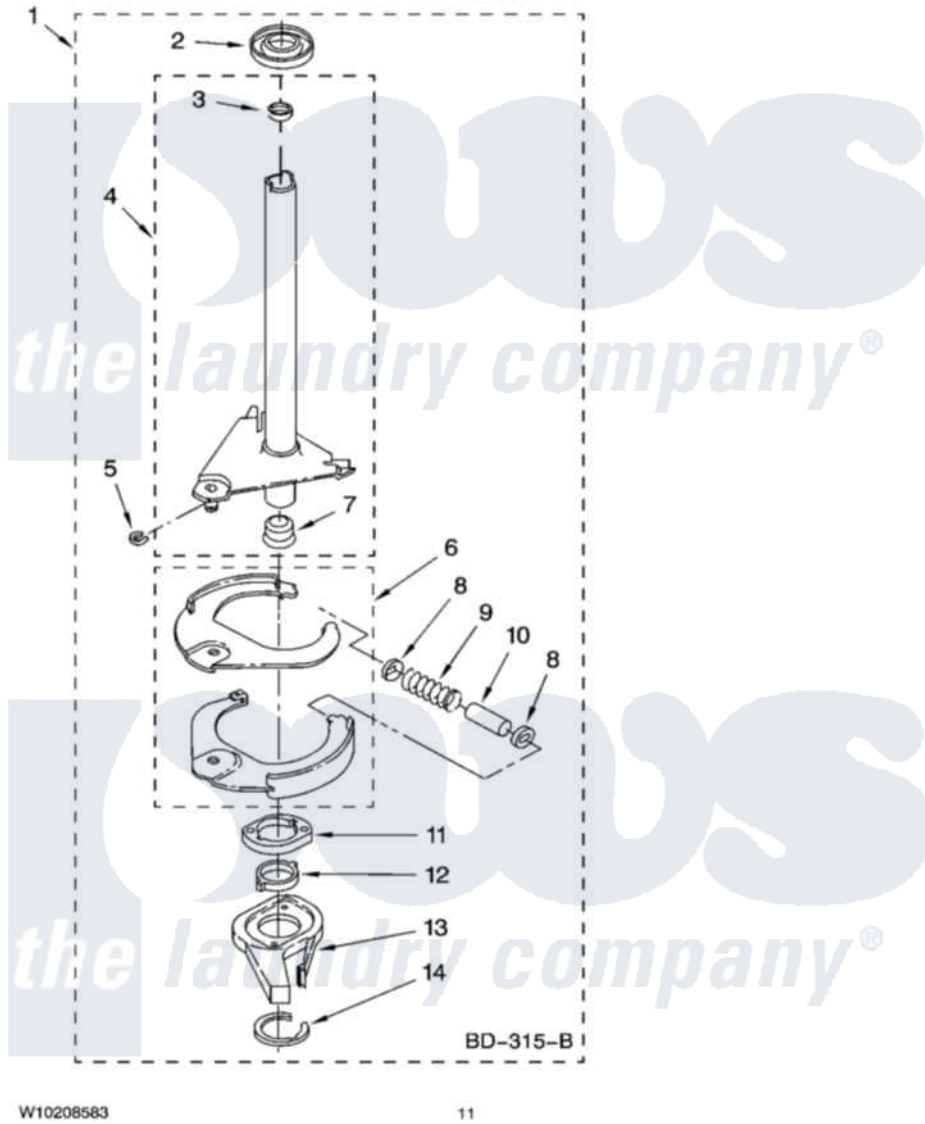

# Whirlpool IV46000 07 - BRAKE AND DRIVE TUBE PARTS

## BRAKE AND DRIVE TUBE PARTS

For Model: IV46000  
(White)

W10208583

11

Whirlpool [Residential Whirlpool IV46000 Washer Parts](#) Parts Diagram 07 - BRAKE AND DRIVE TUBE PARTS  
Click on the part number to view part

Item	Original Part Number	Replaced By	Status	Part Description
1	388952	<a href="#">285792</a>		Basketdrive
2	<a href="#">62658</a>			Ring, Thrust
3	<a href="#">356427</a>			Seal, Spin Pinion
4	64027	<a href="#">64208</a>		Tube-Spin
5	64035	<a href="#">W10083190</a>		Ring, Retaining
6	64232	<a href="#">285438</a>		Shoe-Brake
7	62703	<a href="#">8546462</a>		"T" Bearing, Spin Tube
8	3353956	<a href="#">285658</a>		Sleeve
9	387806		Not Available	Spring, Brake
10	3355360	<a href="#">285658</a>		Sleeve
11	661516	<a href="#">8546461</a>		Cam, Brake Release
12	<a href="#">63022</a>			Sleeve, Cam
13	64194	<a href="#">285790</a>		Lining
14	90368	<a href="#">W10083200</a>		Ring, Retaining
	BLANK		Not Available	Following Parts Not Illustrated
"	<a href="#">285208</a>			Lubricant