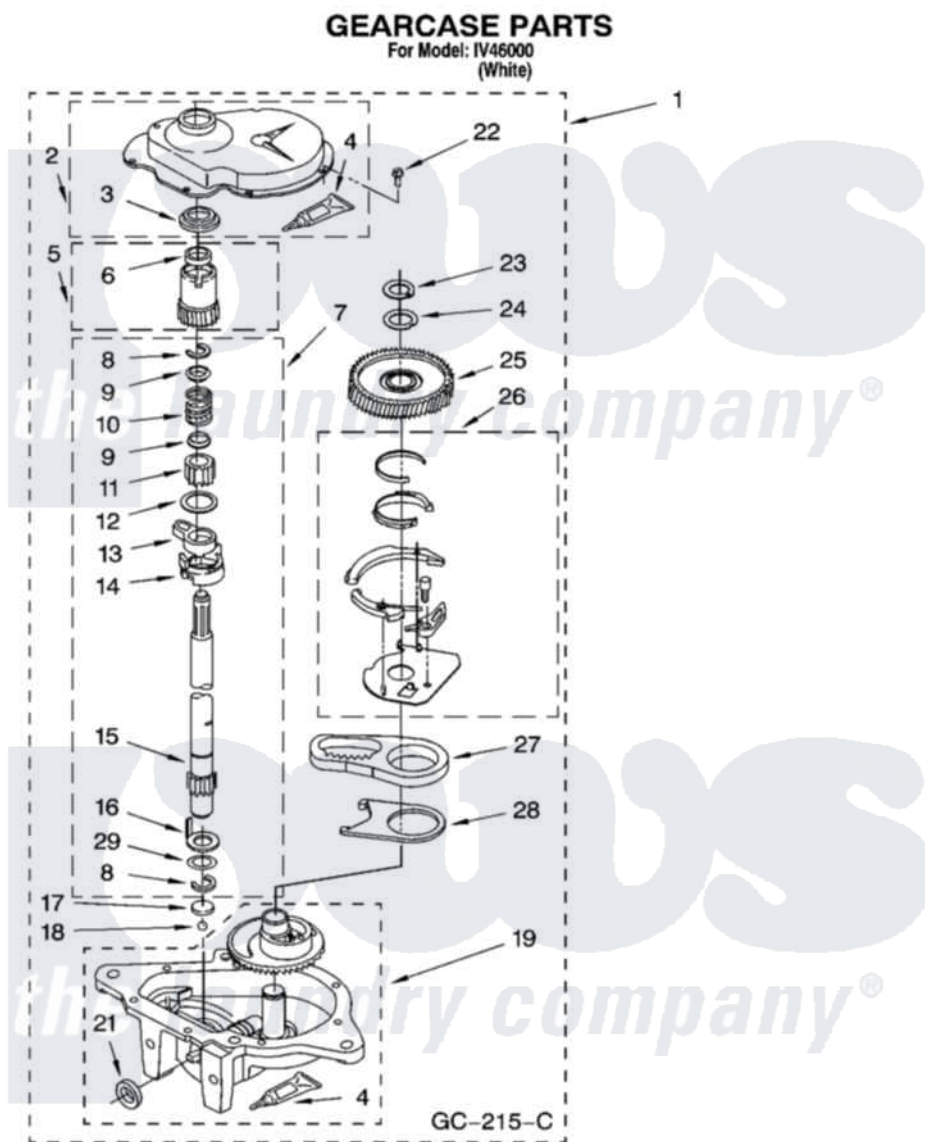

Whirlpool IV46000 08 - GEARCASE PARTS, OPTIONAL PARTS (NOT INCLUDED)

12

W10208583

Whirlpool Residential Whirlpool IV46000 Washer Parts Parts Diagram 08 - GEARCASE PARTS, OPTIONAL PARTS (NOT INCLUDED)

Click on the part number to view part

Item	Original Part Number	Replaced By	Status	Part Description
1	3360630	3360629		Gearcase
2	285202			Cover, Gearcase
3	3349985			Seal, Gearcase Cover
4	285195			Sealer Sealer, Gasket
5	63320	285362		Gear and Pinion
6	356427			Seal, Spin Pinion
7	389387			Shaft, Agitator
8	90369		Not Available	Ring, Retaining (2)
9	62677			Retainer, Spring
10	62676			Spring, Agitator
11	63273	285509		Shaft, Agitator
12	62619			Washer, Agitator Gear
13	62580	285206		Cam-Agitator
14	62581	285206		Cam-Agitator
15	285509			Shaft, Agitator