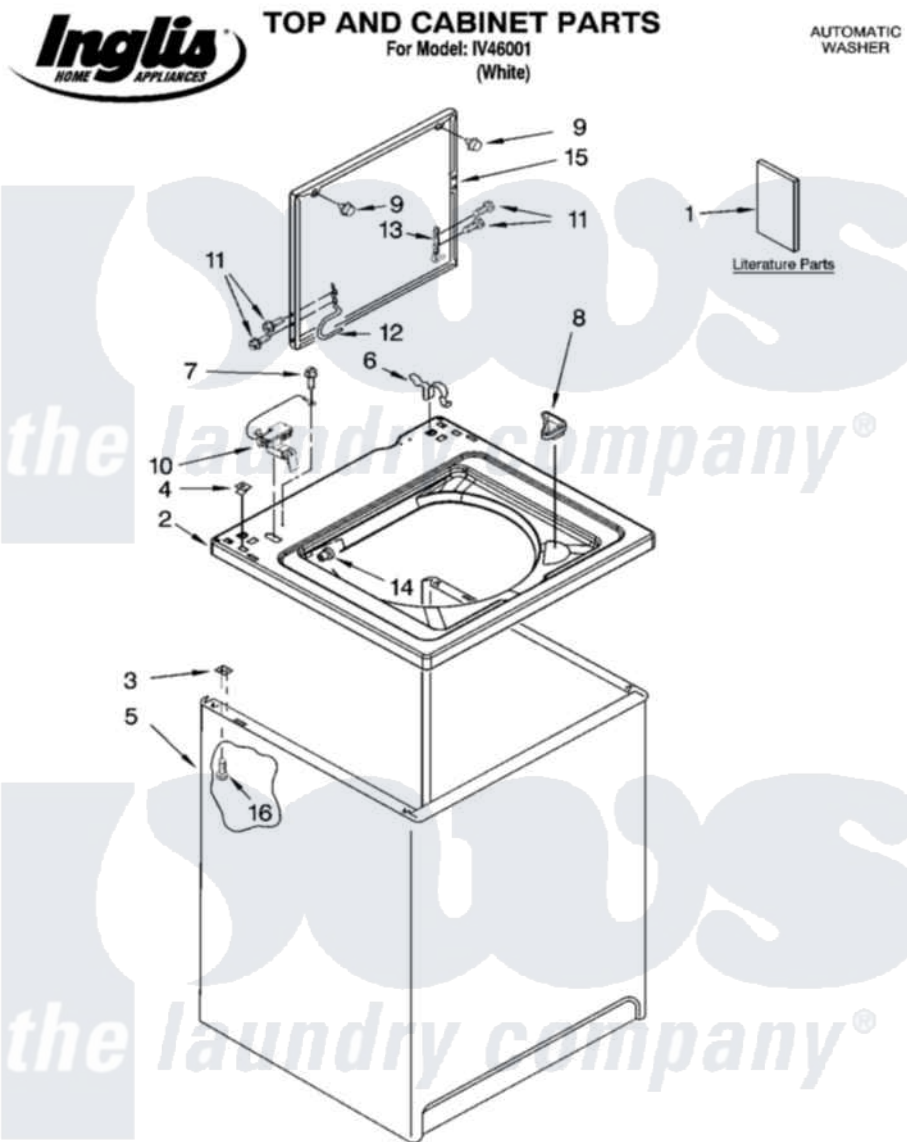

# Whirlpool IV46001 01 - TOP AND CABINET PARTS

2-09 Litho in U.S.A. (drd) (psw)

1

Part No. W10253214 Rev. A

Whirlpool [Residential Whirlpool IV46001 Washer Parts](#) Parts Diagram 01 - TOP AND CABINET PARTS

[Click on the part number to view part](#)

Item	Original Part Number	Replaced By	Status	Part Description
1	W10200331		Not Available	Installation Instructions (English/French)
"	W10200662		Not Available	Installation Instructions (Spanish)
"	W10200811		Not Available	Feature Sheet
"	8578236		Not Available	Use & Care Guide
"	W10183468		Not Available	Wiring Diagram
2	<a href="#">8318064</a>			Top
3	62750			Spacer, Cabinet To Top (4)
4	<a href="#">357213</a>			Nut, Push-In
5	<a href="#">63424</a>			Cabinet
6	<a href="#">62780</a>			Clip, Top And Cabinet And Rear Panel
7	<a href="#">3351614</a>			Screw, Gearcase Cover Mounting
8	<a href="#">3362952</a>			Dispenser, Bleach
9	<a href="#">9724509</a>			Bumper, Lid
10	<a href="#">8318084</a>			Switch, Lid

11	<a href="#">W10119828</a>		Screw, Lid Hinge Mounting
12	<a href="#">W10225135</a>		Hinge, Lid
13	<a href="#">91770</a>		Hinge, Lid
14	<a href="#">21258</a>		Bearing, Lid Hinge
15	8541774	<a href="#">W1019385Z</a>	Lid
16	<a href="#">3390631</a>		Screw, 10-16 X 3/8