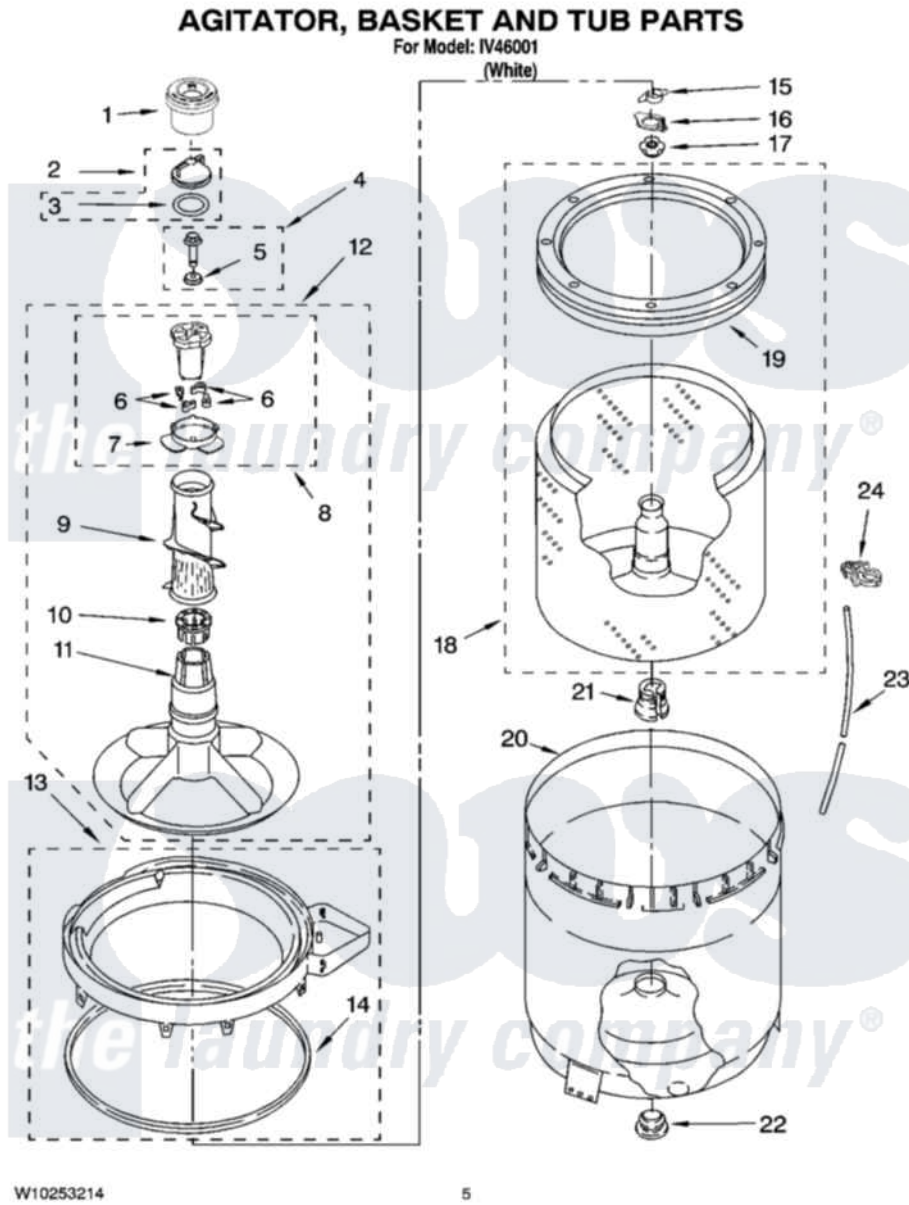

Whirlpool IV46001 03 - AGITATOR, BASKET AND TUB PARTS

W10253214

5

Whirlpool [Residential Whirlpool IV46001 Washer Parts](#) Parts Diagram 03 - AGITATOR, BASKET AND TUB PARTS
Click on the part number to view part

Item	Original Part Number	Replaced By	Status	Part Description
1	8575076	8575076A		Dispenser
2	3354733	W10074580		Cap, Barrier
3	W10072840			Fabric Softener
4	358237			Screw And Washer
5	3949550			Washer
6	3366877	80040		Dog-Agitator
7	3363661			Bearing, Driven Cam
8	3363663	285811		Cam-Agitator
9	3348752			Mover, Clothes
10	3350389	285587		Washer
11	3347288			Agitator
12	3348117	285565		Agitator
13	8528150	W10445870		Ring-Tub
14	3976308			Gasket, Tub Ring
15	3354845			Clip, Agitator
16	8543666			Washer, Agitator

17	21366		Nut, Spanner
18	8526016	W10389328	Clothes Container, Assembly
19	387240		Ring, Balance
20	63849		Strain Relief, Power Cord
21	389140		Tub Block, Basket Drive
22	383727		Gasket, Centerpodt
23	3347780	353244	Hose, Pressure Switch
24	2219077		Clip, Pressure Switch Hose