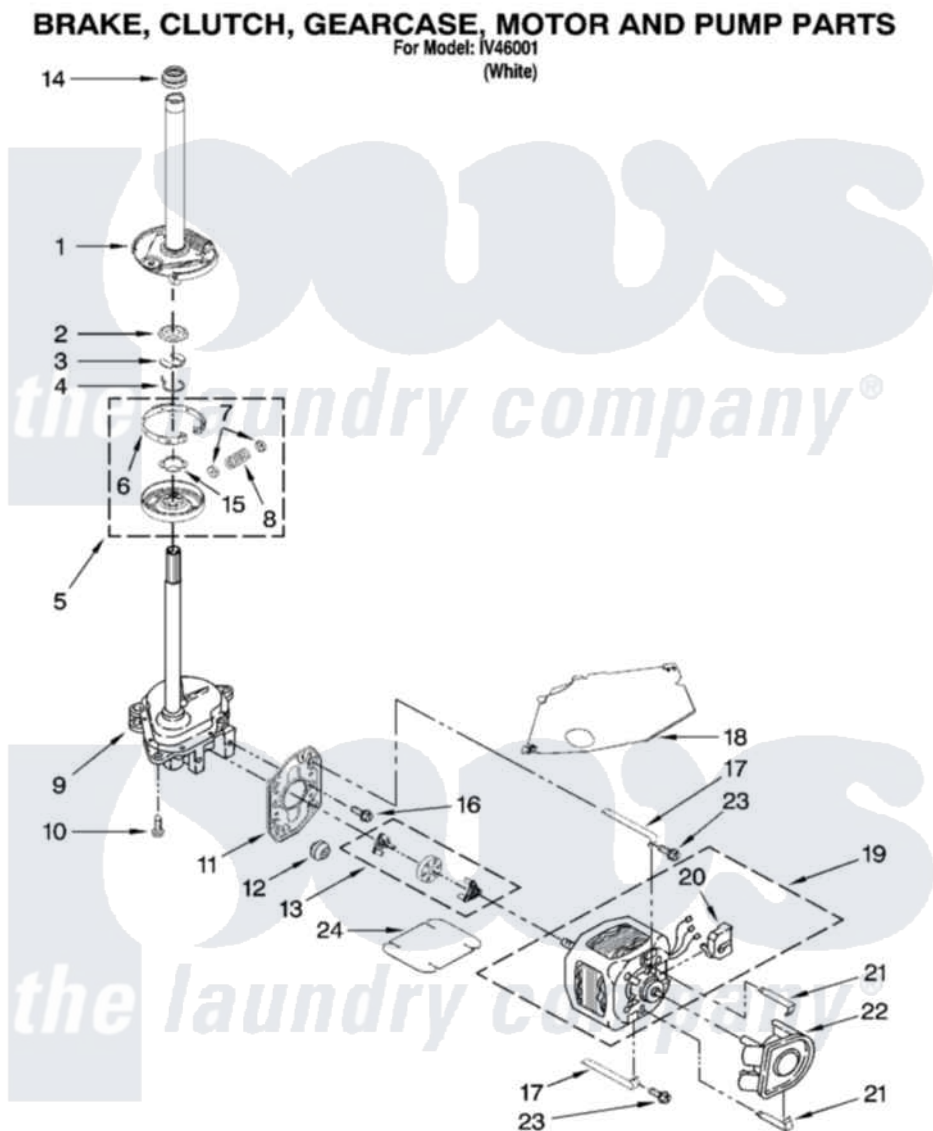

Whirlpool IV46001 04 - BRAKE, CLUTCH, GEARCASE, MOTOR AND PUMP PARTS

W10253214

7

Whirlpool [Residential Whirlpool IV46001 Washer Parts](#) Parts Diagram 04 - BRAKE, CLUTCH, GEARCASE, MOTOR AND PUMP PARTS

[Click on the part number to view part](#)

Item	Original Part Number	Replaced By	Status	Part Description
1	388952	285792		Basketdrive
2	63292			Washer, Spin Tube Thrust
3	62697	W10080230		Ring, Spin Tube Support
4	63283	285353		Ring
5	3951311	285785		Clutch
6	3951308	285790		Lining
7	62646			Cap, Clutch Spring
8	3946792			Spring And Damper Assembly
9	3360630	3360629		Gearcase
10	3357334	3400516		Screw Anti-Rattle
11	62611			Plate, Motor Mount To Gearcase
12	62691			Grommet, Motor
13	3364003	285753A		Coupling
14	8577374			Seal, Centerpost

15	3355454		Clip, Main Drive
16	3400516		Screw Anti-Rattle
17	W10086010		Retainer, Motor
18	3362089		Shield, Tub To Motor
19	8528158	661600	Motor, Main Drive
20	3952056		Switch, Main Drive Motor
21	8546127		Retainer, Pump
22	3363394		Pump
23	3387485	273556	Screw, 10-16 X 5/8
24	3946532		Shield, Motor