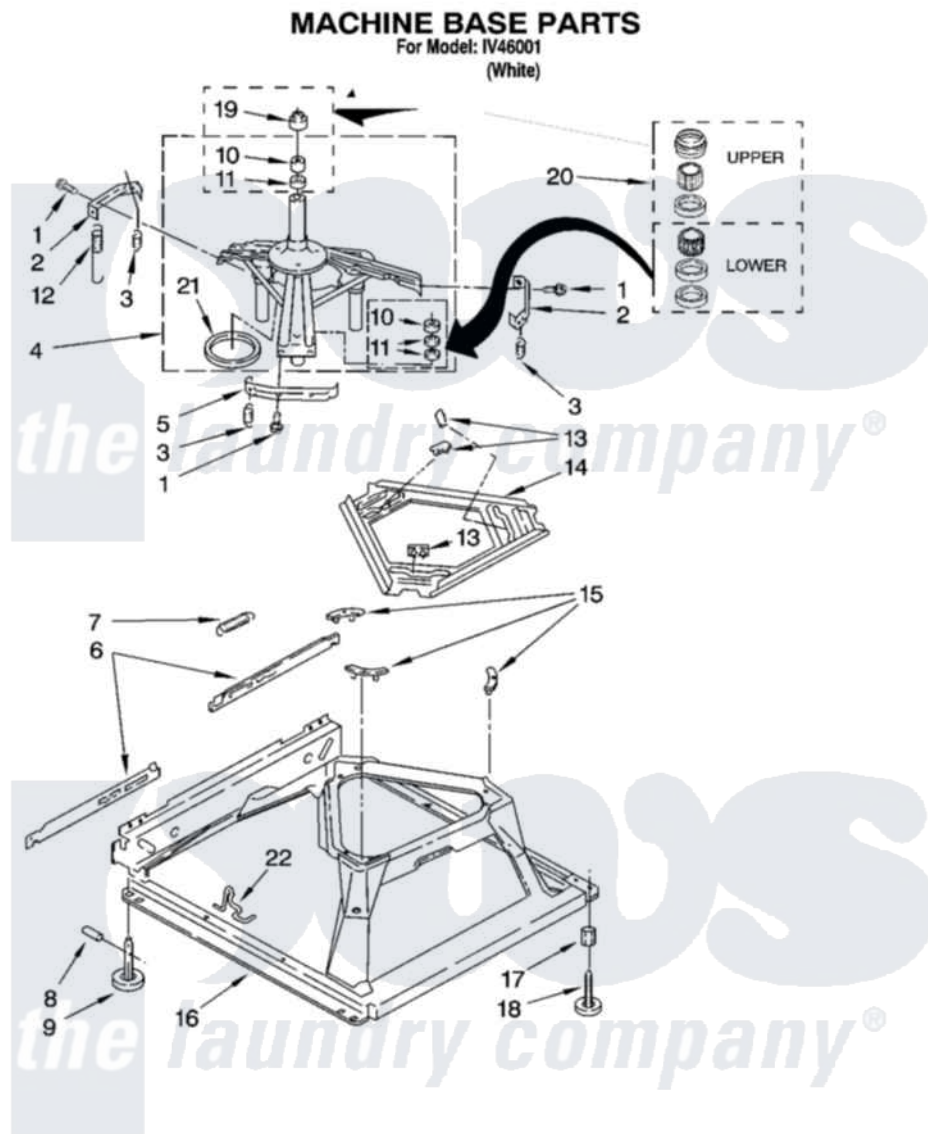

Whirlpool IV46001 05 - MACHINE BASE PARTS

8

W10253214

Whirlpool Residential Whirlpool IV46001 Washer Parts Parts Diagram 05 - MACHINE BASE PARTS
 Click on the part number to view part

Item	Original Part Number	Replaced By	Status	Part Description
1	3400076			Screw, Bracket Mounting
2	64067			Bracket, Spring Outer
3	63907			Spring, Suspension
4	8575214	280184		Support
5	64065			Bracket, Spring Outer
6	63466			Link, Leveling Mechanism
7	62597	8316845		Spring
8	62837			Pin, Knurled
9	62596	285244		Feet-Leveling
10	8546455			Bearing, Centerpost
11	357409	359449		Seal, Agitator Shaft
12	8534035	285901		Spring
13	62568	285219		Pad
14	3946509			Plate, Suspension
15	3363660	285744		Pad
16	3946512	285771		Base

17	3359452	Nut, Lock
18	W10001130	Foot, Leveling
19	8577376	Seal, Centerpost
20	285203	Centerpost Bearing Kit
21	63134	Ring, Sound Deadening
22	W10145155	Retainer, Suspension Spring