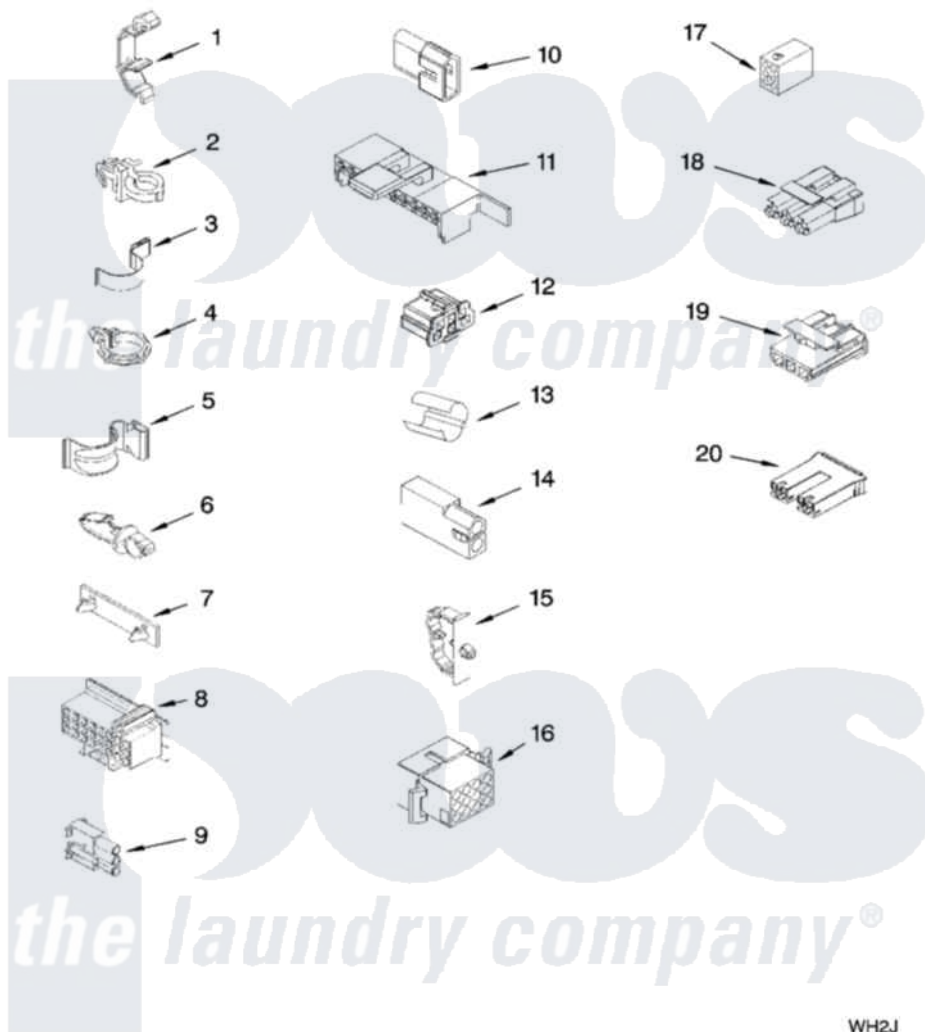

# Whirlpool IV46001 06 - WIRING HARNESS PARTS

## WIRING HARNESS PARTS

For Model: IV46001  
(White)

W10253214

9

Whirlpool [Residential Whirlpool IV46001 Washer Parts](#) Parts Diagram 06 - WIRING HARNESS PARTS  
Click on the part number to view part

Item	Original Part Number	Replaced By	Status	Part Description
1	<a href="#">3349557</a>			Retainer, Harness
2	388498		Not Available	Clip, Harness
3	3347812	<a href="#">8528351</a>		Clip
4	3352501	<a href="#">8559320</a>		Restraint, Hose
5	<a href="#">90016</a>			Clip, Pressure Switch Hose
6	3390496	<a href="#">8281256</a>		Clip, Harness
7	<a href="#">389379</a>			Retainer, Side To Feature Panel
8	<a href="#">3948614</a>			Disconnect Block
"	<a href="#">352089</a>			Timer, Block Disconnect
9	<a href="#">62889</a>			Receptacle, Terminal
10	<a href="#">353424</a>			Plug, Terminal
11	<a href="#">62505</a>			Block, Disconnect
12	<a href="#">3347243</a>			Block, Disconnect
13	<a href="#">63523</a>			Harness, Protector
14	<a href="#">717252</a>			Receptacle, Terminal
15	<a href="#">3352944</a>			Clip, Harness

16	3390423		Not Available	Block, Disconnect (12-Way) (Timer) (Use Term. 94613)
17	3347730		Not Available	Receptacle, (6-Way) (Use Term. 94613)
18	3948617	<a href="#">2172937</a>		Connector
19	<a href="#">3360056</a>			Connector
20	<a href="#">3354925</a>			Block, Connector
"	<a href="#">3354926</a>			Block, Connector