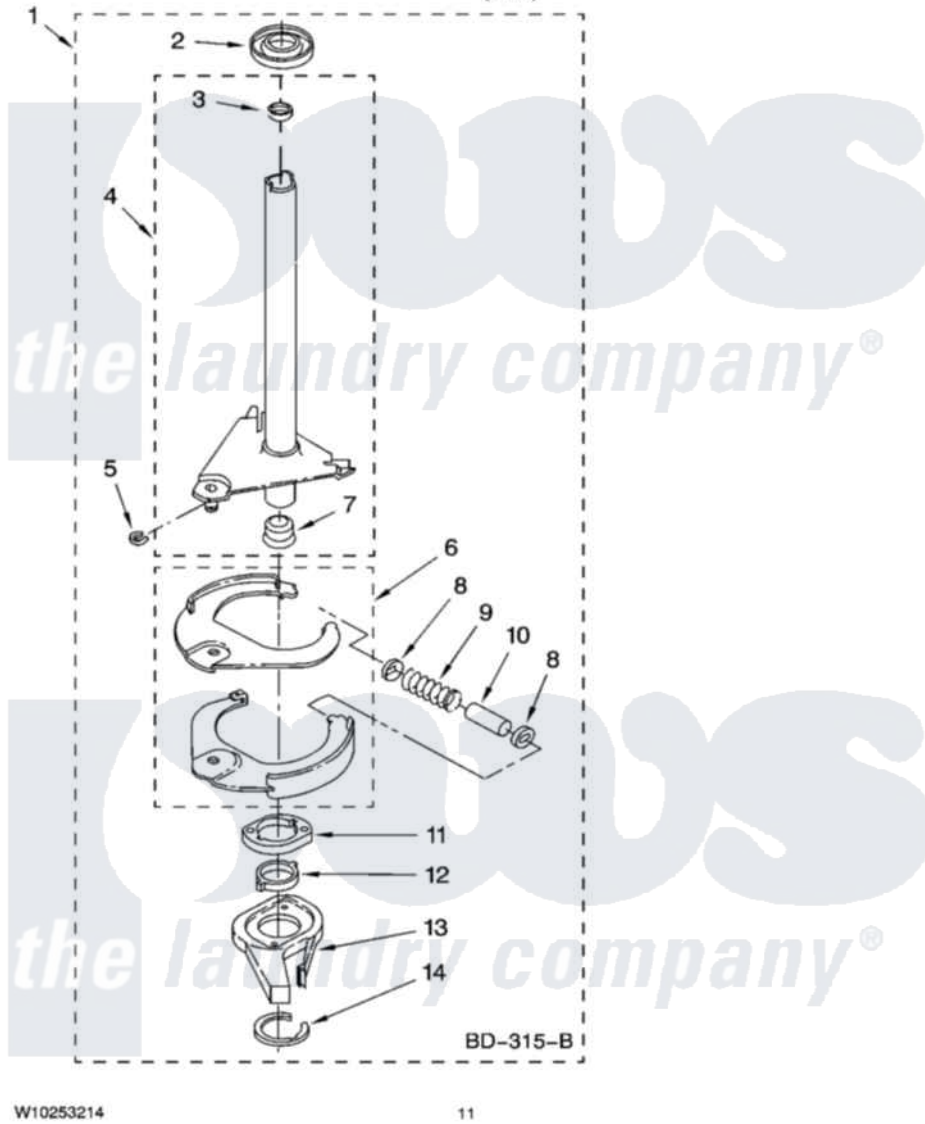

Whirlpool IV46001 07 - BRAKE AND DRIVE TUBE PARTS

BRAKE AND DRIVE TUBE PARTS

For Model: IV46001
(White)

W10253214

11

Whirlpool [Residential Whirlpool IV46001 Washer Parts](#) Parts Diagram 07 - BRAKE AND DRIVE TUBE PARTS
Click on the part number to view part

Item	Original Part Number	Replaced By	Status	Part Description
1	388952	285792		Basketdrive
2	62658			Ring, Thrust
3	356427			Seal, Spin Pinion
4	64027	64208		Tube-Spin
5	64035	W10083190		Ring, Retaining
6	64232	285438		Shoe-Brake
7	62703	8546462		"T" Bearing, Spin Tube
8	3353956	285658		Sleeve
9	387806		Not Available	Spring, Brake
10	3355360	285658		Sleeve
11	661516	8546461		Cam, Brake Release
12	63022			Sleeve, Cam
13	64194	285790		Lining
14	90368	W10083200		Ring, Retaining
	BLANK		Not Available	Following Parts Not Illustrated
"	285208			Lubricant