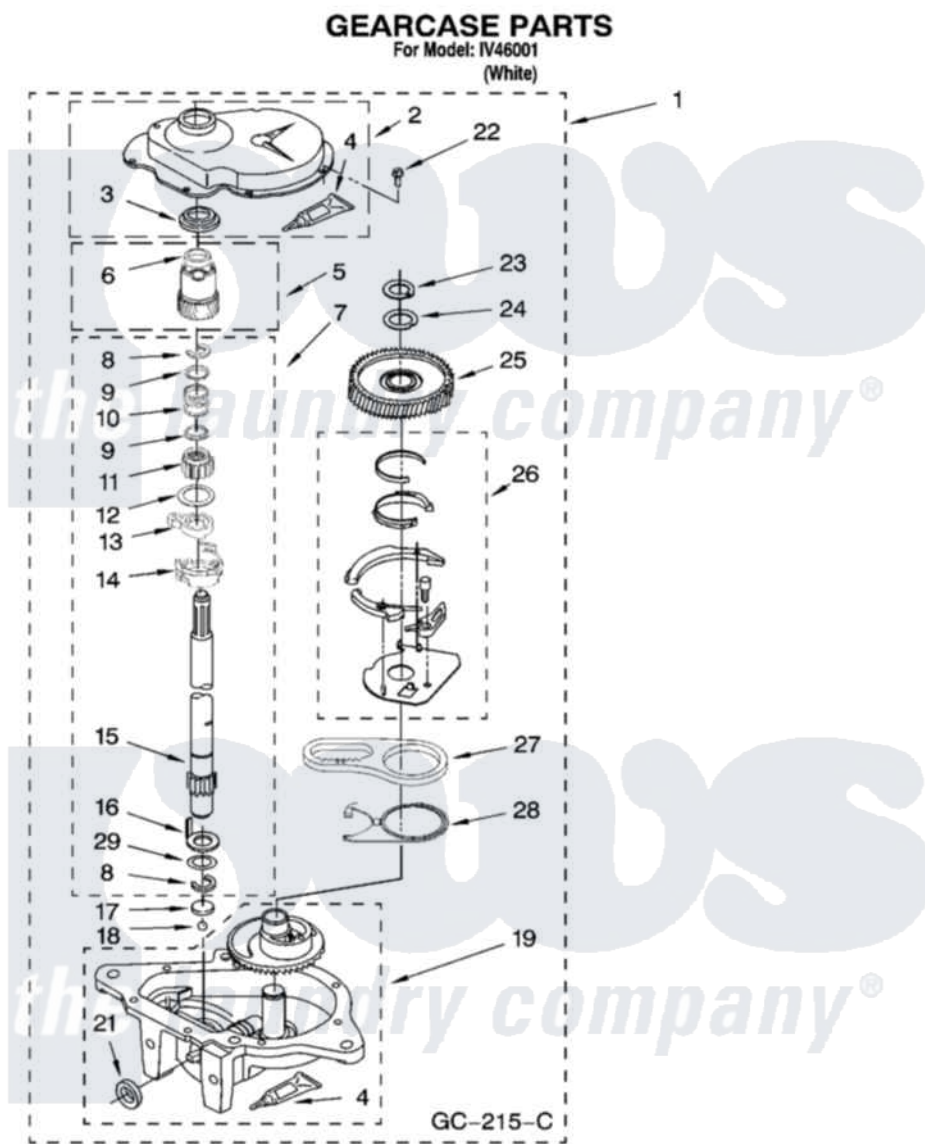

Whirlpool IV46001 08 - GEARCASE PARTS, OPTIONAL PARTS (NOT INCLUDED)

12

W10253214

Whirlpool Residential Whirlpool IV46001 Washer Parts Parts Diagram 08 - GEARCASE PARTS, OPTIONAL PARTS (NOT INCLUDED)

Click on the part number to view part

| Item | Original Part Number | Replaced By | Status | Part Description |
|------|-------------------------|-------------------------|---------------|-----------------------|
| 1 | 3360630 | 3360629 | | Gearcase |
| 2 | 285202 | | | Cover, Gearcase |
| 3 | 3349985 | | | Seal, Gearcase Cover |
| 4 | 285195 | | | Sealer Sealer, Gasket |
| 5 | 63320 | 285362 | | Gear and Pinion |
| 6 | 356427 | | | Seal, Spin Pinion |
| 7 | 389387 | | | Shaft, Agitator |
| 8 | 90369 | | Not Available | Ring, Retaining (2) |
| 9 | 62677 | | | Retainer, Spring |
| 10 | 62676 | | | Spring, Agitator |
| 11 | 63273 | 285509 | | Shaft, Agitator |
| 12 | 62619 | | | Washer, Agitator Gear |
| 13 | 62580 | 285206 | | Cam-Agitator |
| 14 | 62581 | 285206 | | Cam-Agitator |
| 15 | 285509 | | | Shaft, Agitator |