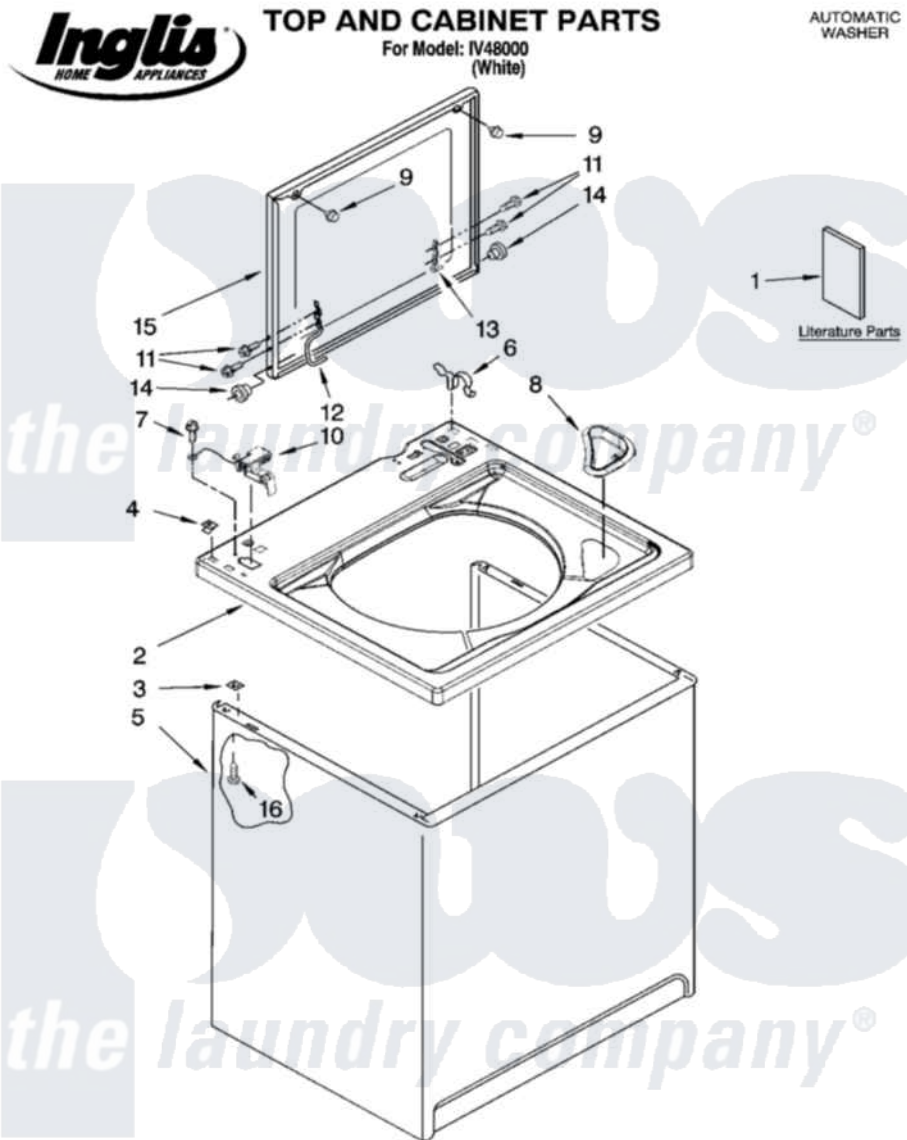

# Whirlpool IV48000 01 - TOP AND CABINET PARTS

6-06 Litho in U.S.A. (drd)(bay)

1

Part No. W10210770 Rev. A

Whirlpool [Residential Whirlpool IV48000 Washer Parts](#) Parts Diagram 01 - TOP AND CABINET PARTS

[Click on the part number to view part](#)

Item	Original Part Number	Replaced By	Status	Part Description
1	W10200331		Not Available	Installation Instructions (English/French)
"	W10200662		Not Available	Installation Instructions (Spanish)
"	W10200811		Not Available	Feature Sheet
"	8578236		Not Available	Use & Care Guide
"	W10175555		Not Available	Wiring Diagram
2	<a href="#">W10194570</a>			Top
3	62750			Spacer, Cabinet To Top (4)
4	<a href="#">357213</a>			Nut, Push-In
5	<a href="#">63424</a>			Cabinet
6	<a href="#">62780</a>			Clip, Top And Cabinet And Rear Panel
7	<a href="#">3351614</a>			Screw, Gearcase Cover Mounting
8	<a href="#">W10192089</a>			Dispenser, Bleach
9	<a href="#">9724509</a>			Bumper, Lid
10	<a href="#">8318084</a>			Switch, Lid

11	<a href="#">W10119828</a>	Screw, Lid Hinge Mounting	
12	8559336	<a href="#">W10225136</a>	Hinge 7 Pad Assembly
13	<a href="#">91770</a>	Hinge, Lid	
14	<a href="#">8319539</a>	Bearing, Lid Hinge	
15	W10171313	<a href="#">W10193861</a>	Lid
16	<a href="#">3390631</a>	Screw, 10-16 X 3/8	