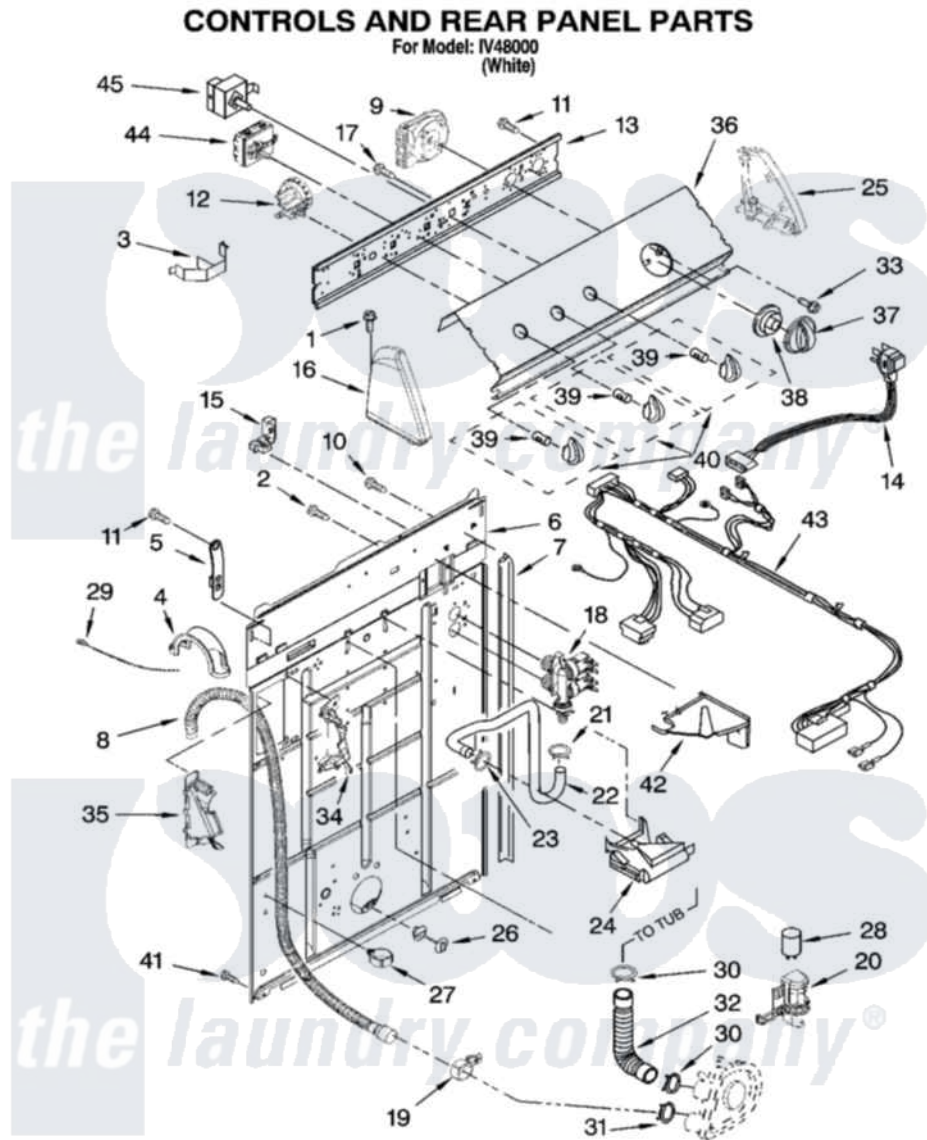

Whirlpool IV48000 02 - CONTROLS AND REAR PANEL PARTS

W10210770

3

Whirlpool [Residential Whirlpool IV48000 Washer Parts](#) Parts Diagram 02 - CONTROLS AND REAR PANEL PARTS
Click on the part number to view part

Item	Original Part Number	Replaced By	Status	Part Description
1	388326			Screw, 8-18 X 1.25
2	9740848			Screw, Mixing Valve Mounting
3	8055003			Clip, Harness And Pressure Switch
4	8577378			U-Bend, Drain Hose
5	8568314			Strap, Console
6	8318015			Panel, Rear
7	62747			Pad, Rear Panel
8	8559373	W10096921		Drain Hose Assembly
9	W10175553			Timer, Control
10	3351614			Screw, Gearcase Cover Mounting
11	90767			Screw, 8A X 3/8 HeX Washer Head Tapping
12	8577843	W10337781		Switch-WL
13	3948608			Bracket, Control
14	8578842	285800		Cord-Power

15	3952821	285777	Relief-Str
16	8271365	279962	Endcap
17	3400073		Screw, Ground
18	3979347	3979346	Valve, Water Inlet And Thermistor Assembly
19	8541668		Clamp, Hose
20	8318046		Clip, Capacitor
21	301958	596669	Clamp, Manifold
22	8317974	8317926	Hose, Vacuum Break
23	370450	596669	Clamp, Manifold
24	387606	3360977	Break-Vac
25	8271359	279962	Endcap
26	8519200		Support, Rear Panel
27	8541667		Clamp, Hose
28	8572717		Capacitor, Motor Start
29	3347868	W10339879	Tie, Cable
30	3363366	616099	Clamp
31	8317496	285655	Clamp, Hose
32	3951449	285871	Hose
33	3400818		Screw, Timer Mounting
34	8541669		Bucket, Drain Hose
35	8541658		Bucket, Drain Hose
36	W10196917	Not Available	Panel, Console
37	8543272	Not Available	Knob, Timer
38	8544947		Dial, Timer
39	8536939		Clip, Knob
40	8543270	Not Available	Knob, Control (3) (Grey)
41	62863	3390631	Screw, 10-16 X 3/8
42	8539874		Shield, Suds
43	W10189201		Wiring, Harness
44	W10184148		Switch, Water Temperature
45	3949187	W10168262	Switch, Rotary