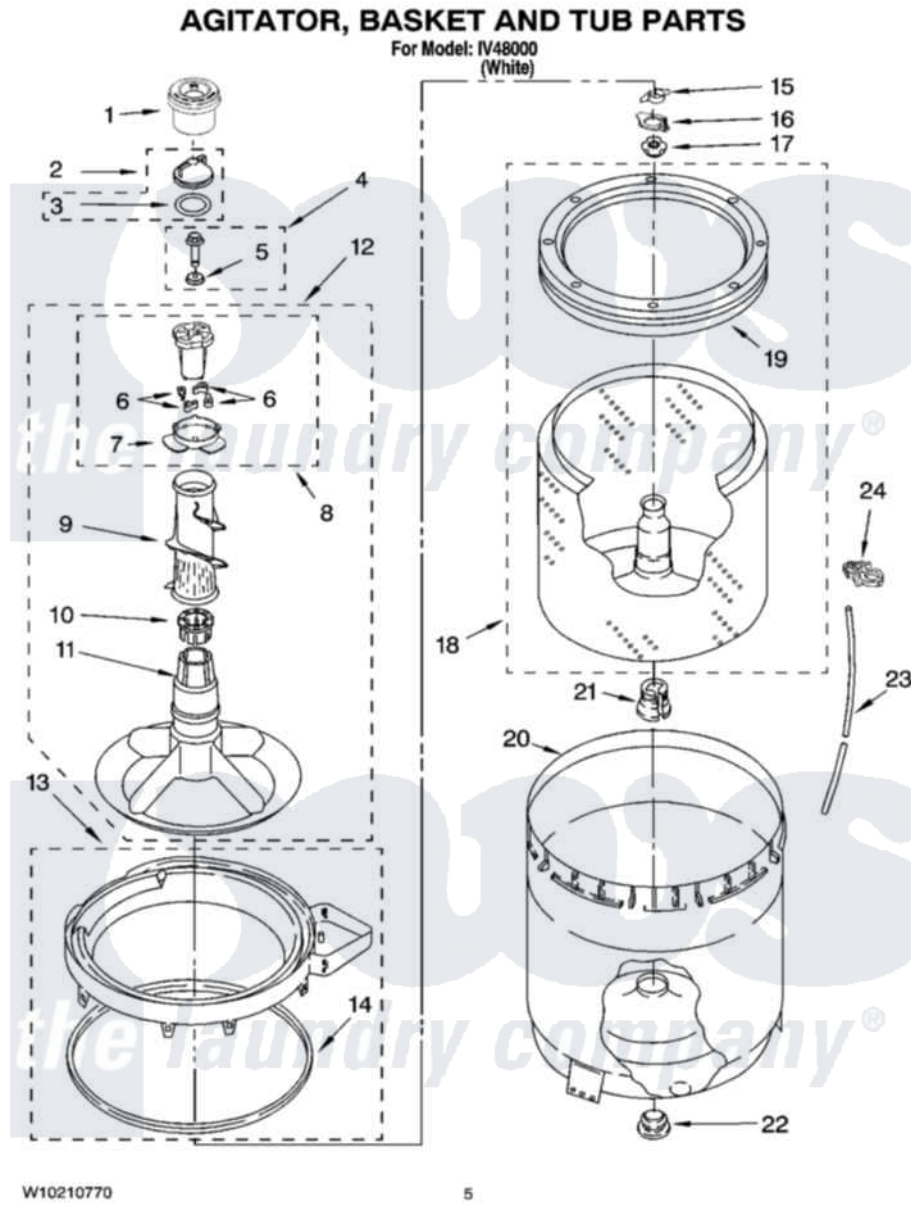

# Whirlpool IV48000 03 - AGITATOR, BASKET AND TUB PARTS

Whirlpool [Residential Whirlpool IV48000 Washer Parts](#) Parts Diagram 03 - AGITATOR, BASKET AND TUB PARTS  
Click on the part number to view part

Item	Original Part Number	Replaced By	Status	Part Description
1	8575076	<a href="#">8575076A</a>		Dispenser
2	3354733	<a href="#">W10074580</a>		Cap, Barrier
3	<a href="#">W10072840</a>			Fabric Softener
4	<a href="#">358237</a>			Screw And Washer
5	<a href="#">3949550</a>			Washer
6	3366877	<a href="#">80040</a>		Dog-Agitator
7	<a href="#">3363661</a>			Bearing, Driven Cam
8	3363663	<a href="#">285811</a>		Cam-Agitator
9	<a href="#">3348752</a>			Mover, Clothes
10	3350389	<a href="#">285587</a>		Washer
11	<a href="#">3347288</a>			Agitator
12	3348117	<a href="#">285565</a>		Agitator
13	8528150	<a href="#">W10445870</a>		Ring-Tub
14	<a href="#">3976308</a>			Gasket, Tub Ring
15	<a href="#">3354845</a>			Clip, Agitator
16	<a href="#">8543666</a>			Washer, Agitator

17	<a href="#">21366</a>		Nut, Spanner
18	8526016	<a href="#">W10389328</a>	Clothes Container, Assembly
19	<a href="#">387240</a>		Ring, Balance
20	<a href="#">63849</a>		Strain Relief, Power Cord
21	<a href="#">389140</a>		Tub Block, Basket Drive
22	<a href="#">383727</a>		Gasket, Centerpodt
23	3347780	<a href="#">353244</a>	Hose, Pressure Switch
24	<a href="#">2219077</a>		Clip, Pressure Switch Hose