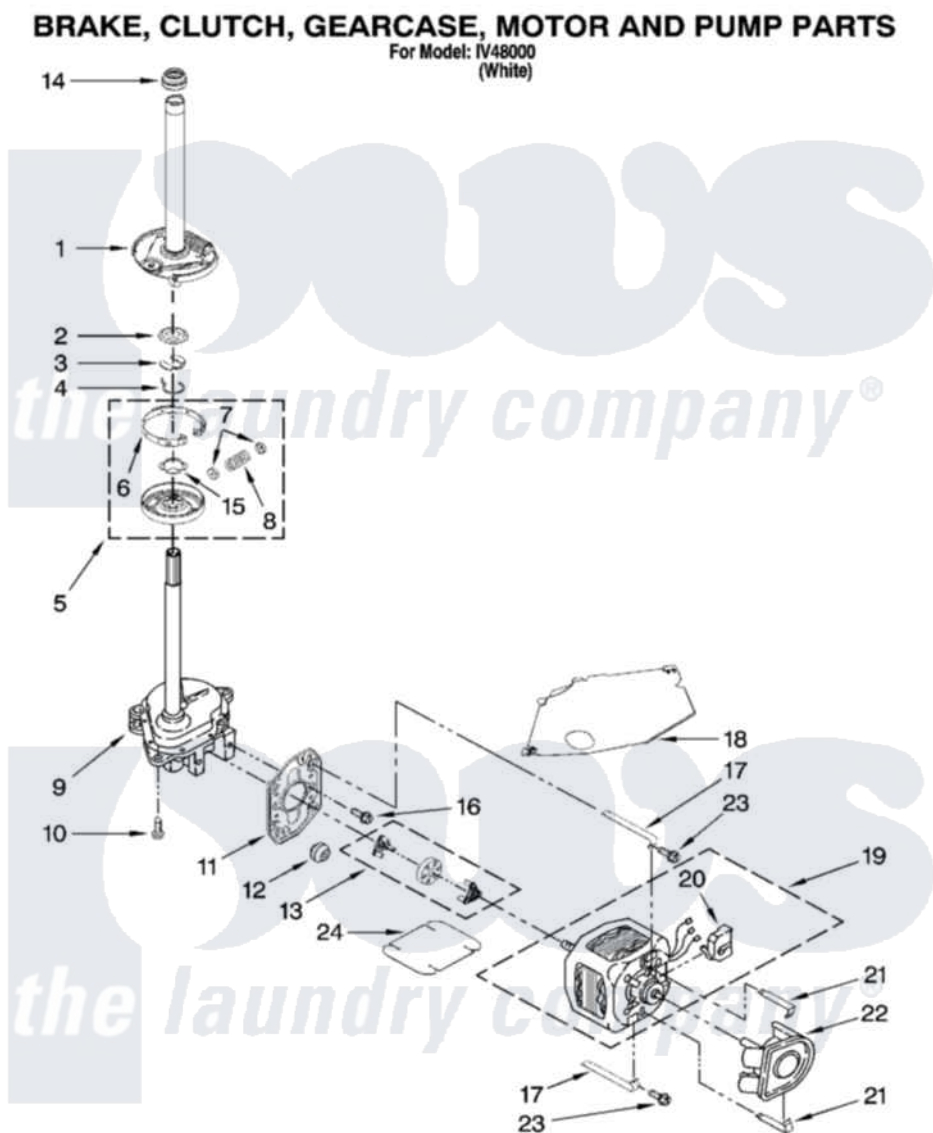

# Whirlpool IV48000 04 - BRAKE, CLUTCH, GEARCASE, MOTOR AND PUMP PARTS

W10210770

7

Whirlpool [Residential Whirlpool IV48000 Washer Parts](#) Parts Diagram 04 - BRAKE, CLUTCH, GEARCASE, MOTOR AND PUMP PARTS

[Click on the part number to view part](#)

| Item | Original Part Number    | Replaced By               | Status | Part Description               |
|------|-------------------------|---------------------------|--------|--------------------------------|
| 1    | 388952                  | <a href="#">285792</a>    |        | Basketdrive                    |
| 2    | <a href="#">63292</a>   |                           |        | Washer, Spin Tube Thrust       |
| 3    | 62697                   | <a href="#">W10080230</a> |        | Ring, Spin Tube Support        |
| 4    | 63283                   | <a href="#">285353</a>    |        | Ring                           |
| 5    | 3951311                 | <a href="#">285785</a>    |        | Clutch                         |
| 6    | 3951308                 | <a href="#">285790</a>    |        | Lining                         |
| 7    | <a href="#">62646</a>   |                           |        | Cap, Clutch Spring             |
| 8    | <a href="#">3946792</a> |                           |        | Spring And Damper Assembly     |
| 9    | 3360630                 | <a href="#">3360629</a>   |        | Gearcase                       |
| 10   | 3357334                 | <a href="#">3400516</a>   |        | Screw Anti-Rattle              |
| 11   | <a href="#">62611</a>   |                           |        | Plate, Motor Mount To Gearcase |
| 12   | <a href="#">62691</a>   |                           |        | Grommet, Motor                 |
| 13   | 3364003                 | <a href="#">285753A</a>   |        | Coupling                       |
| 14   | <a href="#">8577374</a> |                           |        | Seal, Centerpost               |