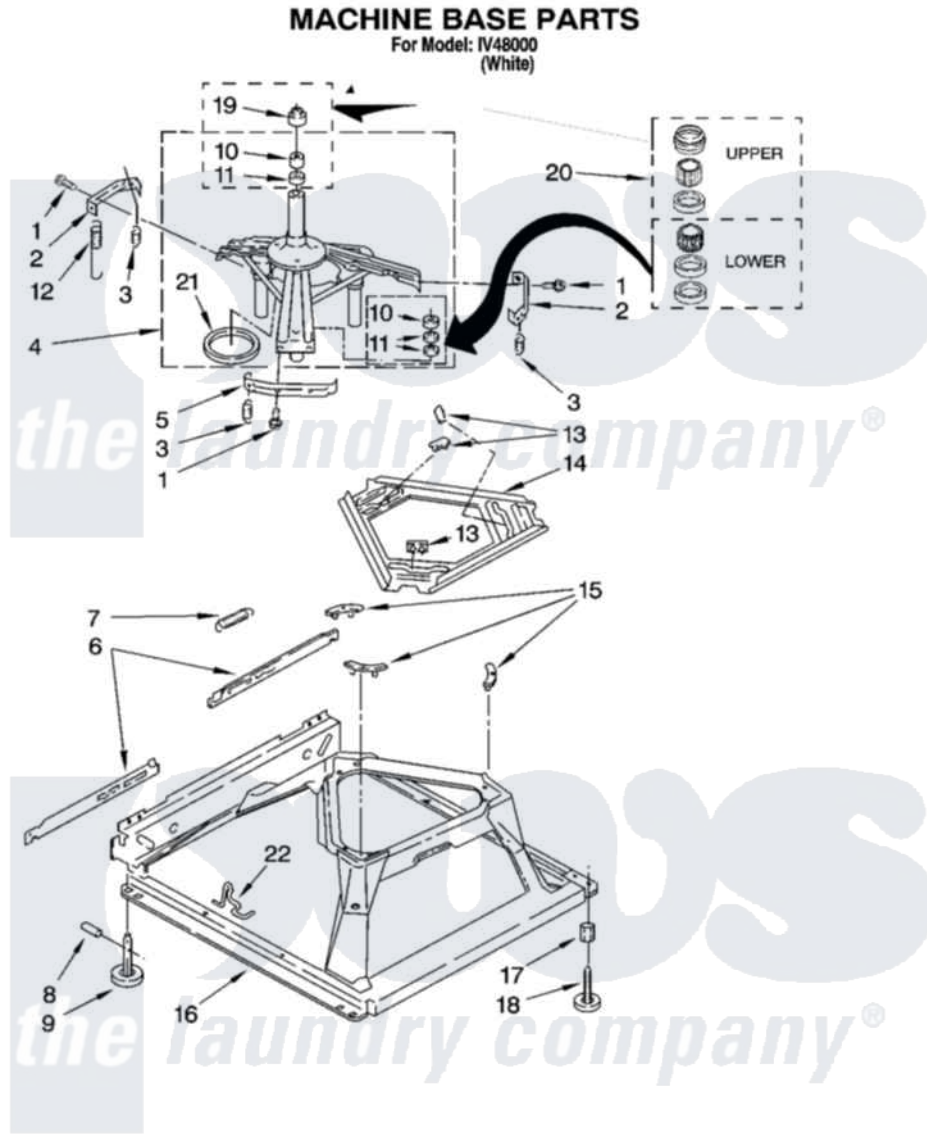

# Whirlpool IV48000 05 - MACHINE BASE PARTS

Whirlpool Residential Whirlpool IV48000 Washer Parts Parts Diagram 05 - MACHINE BASE PARTS  
 Click on the part number to view part

Item	Original Part Number	Replaced By	Status	Part Description
1	<a href="#">3400076</a>			Screw, Bracket Mounting
2	<a href="#">64067</a>			Bracket, Spring Outer
3	<a href="#">63907</a>			Spring, Suspension
4	8575214	<a href="#">280184</a>		Support
5	<a href="#">64065</a>			Bracket, Spring Outer
6	<a href="#">63466</a>			Link, Leveling Mechanism
7	62597	<a href="#">8316845</a>		Spring
8	<a href="#">62837</a>			Pin, Knurled
9	62596	<a href="#">285244</a>		Feet-Leveling
10	<a href="#">8546455</a>			Bearing, Centerpost
11	357409	<a href="#">359449</a>		Seal, Agitator Shaft
12	388492	<a href="#">W10250667</a>		Spring, Counterweight
13	62568	<a href="#">285219</a>		Pad
14	<a href="#">3946509</a>			Plate, Suspension
15	3363660	<a href="#">285744</a>		Pad
16	3946512	<a href="#">285771</a>		Base

17	<a href="#">3359452</a>	Nut, Lock
18	<a href="#">W10001130</a>	Foot, Leveling
19	<a href="#">8577376</a>	Seal, Centerpost
20	<a href="#">285203</a>	Centerpost Bearing Kit
21	<a href="#">63134</a>	Ring, Sound Deadening
22	<a href="#">W10145155</a>	Retainer, Suspension Spring