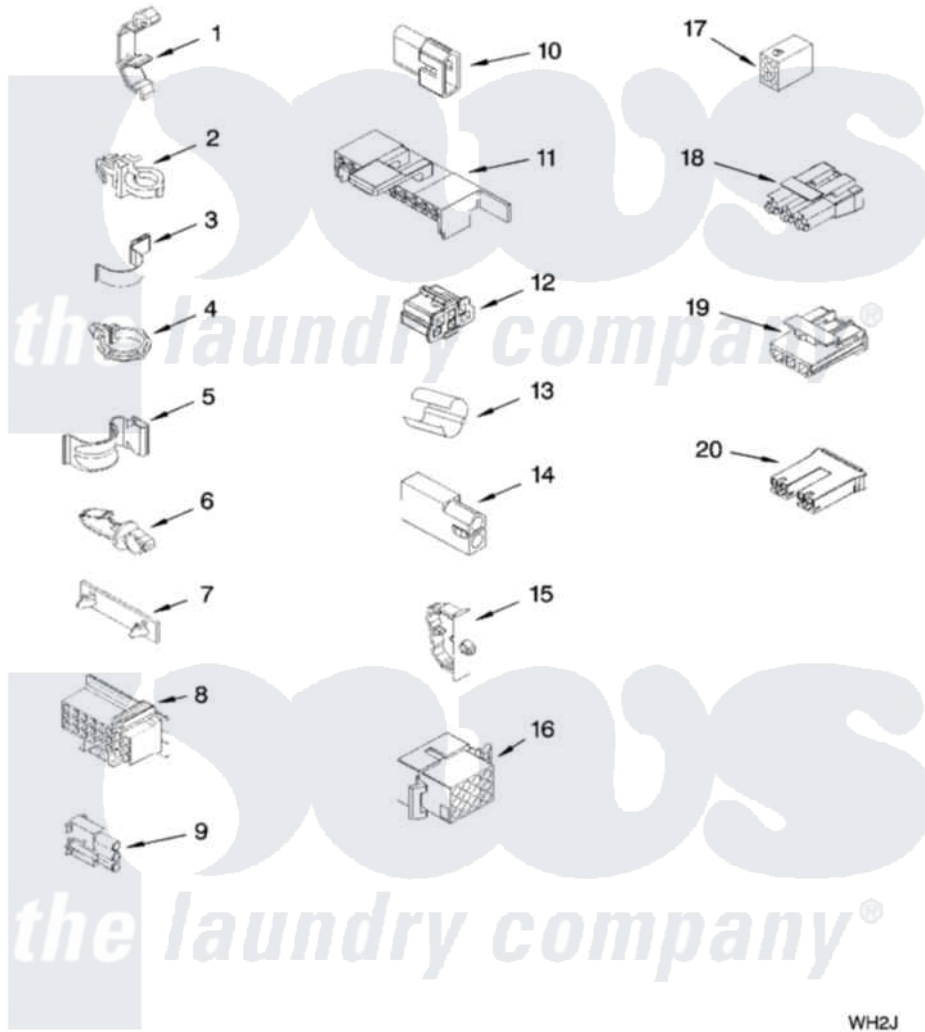

Whirlpool IV48000 06 - WIRING HARNESS PARTS

WIRING HARNESS PARTS

For Model: IV48000
(White)

W10210770

9

Whirlpool [Residential Whirlpool IV48000 Washer Parts](#) Parts Diagram 06 - WIRING HARNESS PARTS
Click on the part number to view part

Item	Original Part Number	Replaced By	Status	Part Description
1	3349557			Retainer, Harness
2	388498		Not Available	Clip, Harness
3	3347812	8528351		Clip
4	3352501	8559320		Restraint, Hose
5	90016			Clip, Pressure Switch Hose
6	3390496	8281256		Clip, Harness
7	389379			Retainer, Side To Feature Panel
8	3948614			Disconnect Block
"	352089			Timer, Block Disconnect
9	62889			Receptacle, Terminal
10	353424			Plug, Terminal
11	62505			Block, Disconnect
12	3347243			Block, Disconnect
13	63523			Harness, Protector
14	717252			Receptacle, Terminal
15	3352944			Clip, Harness

16	3390423		Not Available	Block, Disconnect (12-Way) (Timer) (Use Term. 94613)
17	3347730		Not Available	Receptacle, (6-Way) (Use Term. 94613)
18	3948617	2172937		Connector
19	3360056			Connector
20	3354925			Block, Connector
"	3354926			Block, Connector