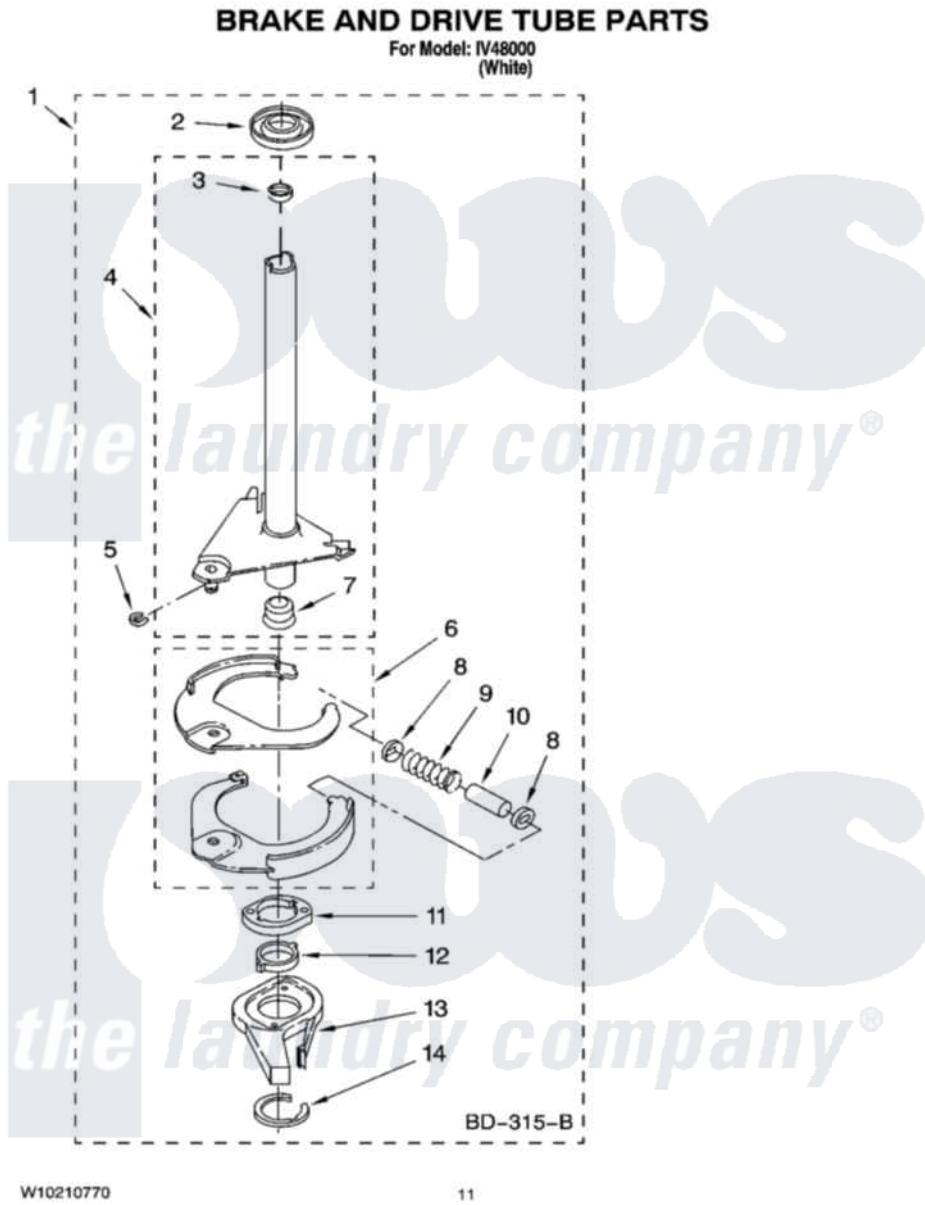

Whirlpool IV48000 07 - BRAKE AND DRIVE TUBE PARTS

Whirlpool [Residential Whirlpool IV48000 Washer Parts](#) Parts Diagram 07 - BRAKE AND DRIVE TUBE PARTS
Click on the part number to view part

Item	Original Part Number	Replaced By	Status	Part Description
1	388952	285792		Basketdrive
2	62658			Ring, Thrust
3	356427			Seal, Spin Pinion
4	64027	64208		Tube-Spin
5	64035	W10083190		Ring, Retaining
6	64232	285438		Shoe-Brake
7	62703	8546462		"T" Bearing, Spin Tube
8	3353956	285658		Sleeve
9	387806		Not Available	Spring, Brake
10	3355360	285658		Sleeve
11	661516	8546461		Cam, Brake Release
12	63022			Sleeve, Cam
13	64194	285790		Lining
14	90368	W10083200		Ring, Retaining
	BLANK		Not Available	Following Parts Not Illustrated
"	285208			Lubricant