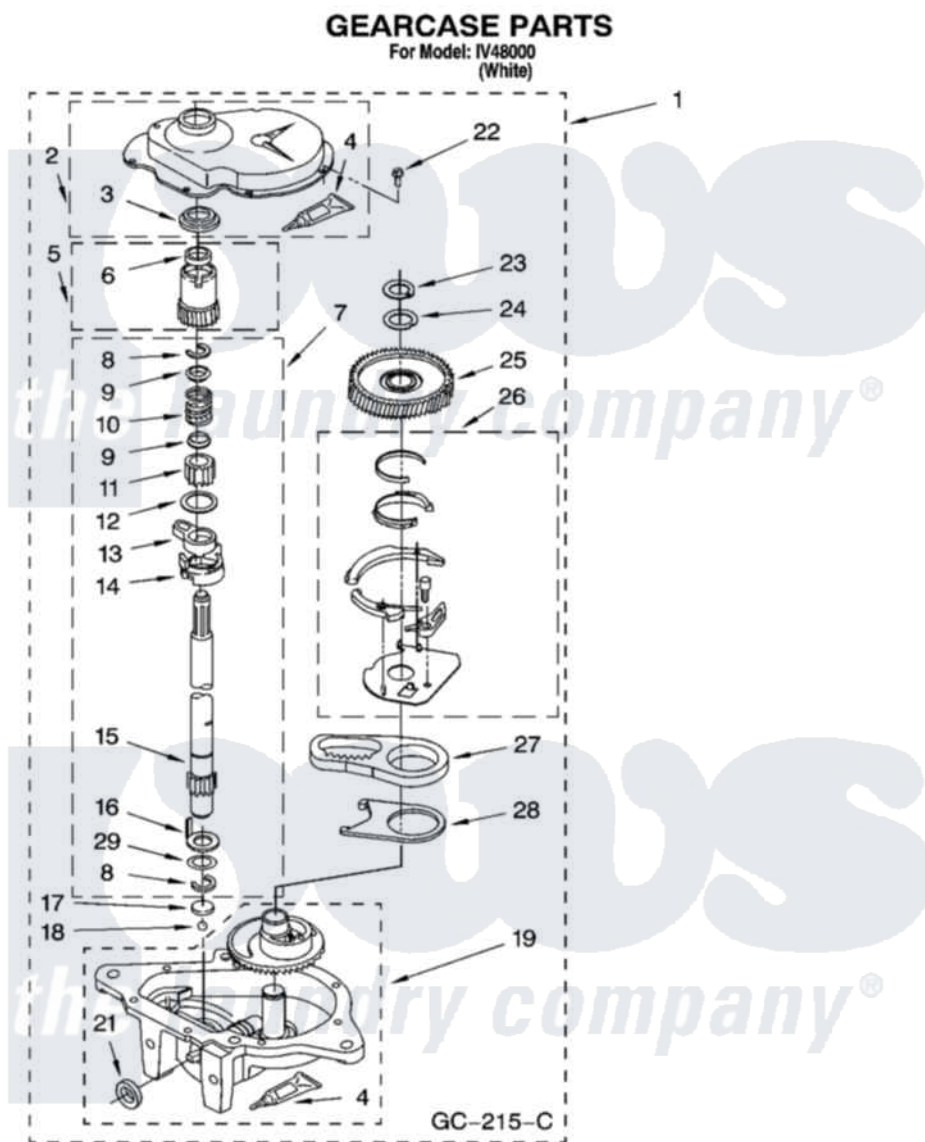

Whirlpool IV48000 08 - GEARCASE PARTS, OPTIONAL PARTS (NOT INCLUDED)

12

W10210770

Whirlpool Residential Whirlpool IV48000 Washer Parts Parts Diagram 08 - GEARCASE PARTS, OPTIONAL PARTS (NOT INCLUDED)

Click on the part number to view part

Item	Original Part Number	Replaced By	Status	Part Description
1	3360630	3360629		Gearcase
2	285202			Cover, Gearcase
3	3349985			Seal, Gearcase Cover
4	285195			Sealer Sealer, Gasket
5	63320	285362		Gear and Pinion
6	356427			Seal, Spin Pinion
7	389387			Shaft, Agitator
8	90369		Not Available	Ring, Retaining (2)
9	62677			Retainer, Spring
10	62676			Spring, Agitator
11	63273	285509		Shaft, Agitator
12	62619			Washer, Agitator Gear
13	62580	285206		Cam-Agitator
14	62581	285206		Cam-Agitator
15	285509			Shaft, Agitator