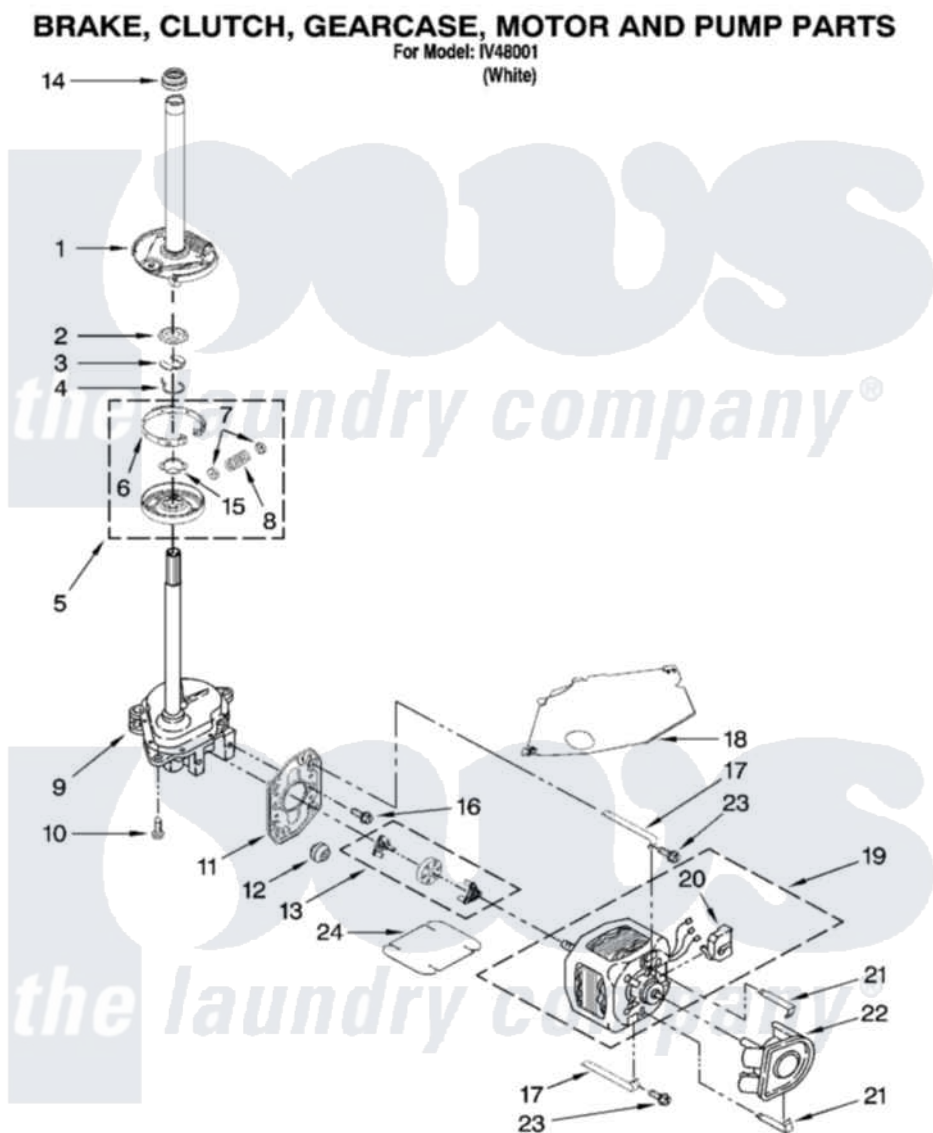

Whirlpool IV48001 04 - BRAKE, CLUTCH, GEARCASE, MOTOR AND PUMP PARTS

W10255120

7

Whirlpool [Residential Whirlpool IV48001 Washer Parts](#) Parts Diagram 04 - BRAKE, CLUTCH, GEARCASE, MOTOR AND PUMP PARTS

[Click on the part number to view part](#)

Item	Original Part Number	Replaced By	Status	Part Description
1	388952	285792		Basketdrive
2	63292			Washer, Spin Tube Thrust
3	62697	W10080230		Ring, Spin Tube Support
4	63283	285353		Ring
5	3951311	285785		Clutch
6	3951308	285790		Lining
7	62646			Cap, Clutch Spring
8	3946792			Spring And Damper Assembly
9	3360630	3360629		Gearcase
10	3357334	3400516		Screw Anti-Rattle
11	62611			Plate, Motor Mount To Gearcase
12	62691			Grommet, Motor
13	3364003	285753A		Coupling
14	8577374			Seal, Centerpost

15	3355454		Clip, Main Drive
16	3400516		Screw Anti-Rattle
17	W10086010		Retainer, Motor
18	3362089		Shield, Tub To Motor
19	8528157	661600	Motor, Main Drive
20	3952056		Switch, Main Drive Motor
21	8546127		Retainer, Pump
22	3363394		Pump
23	3387485	273556	Screw, 10-16 X 5/8
24	3946532		Shield, Motor