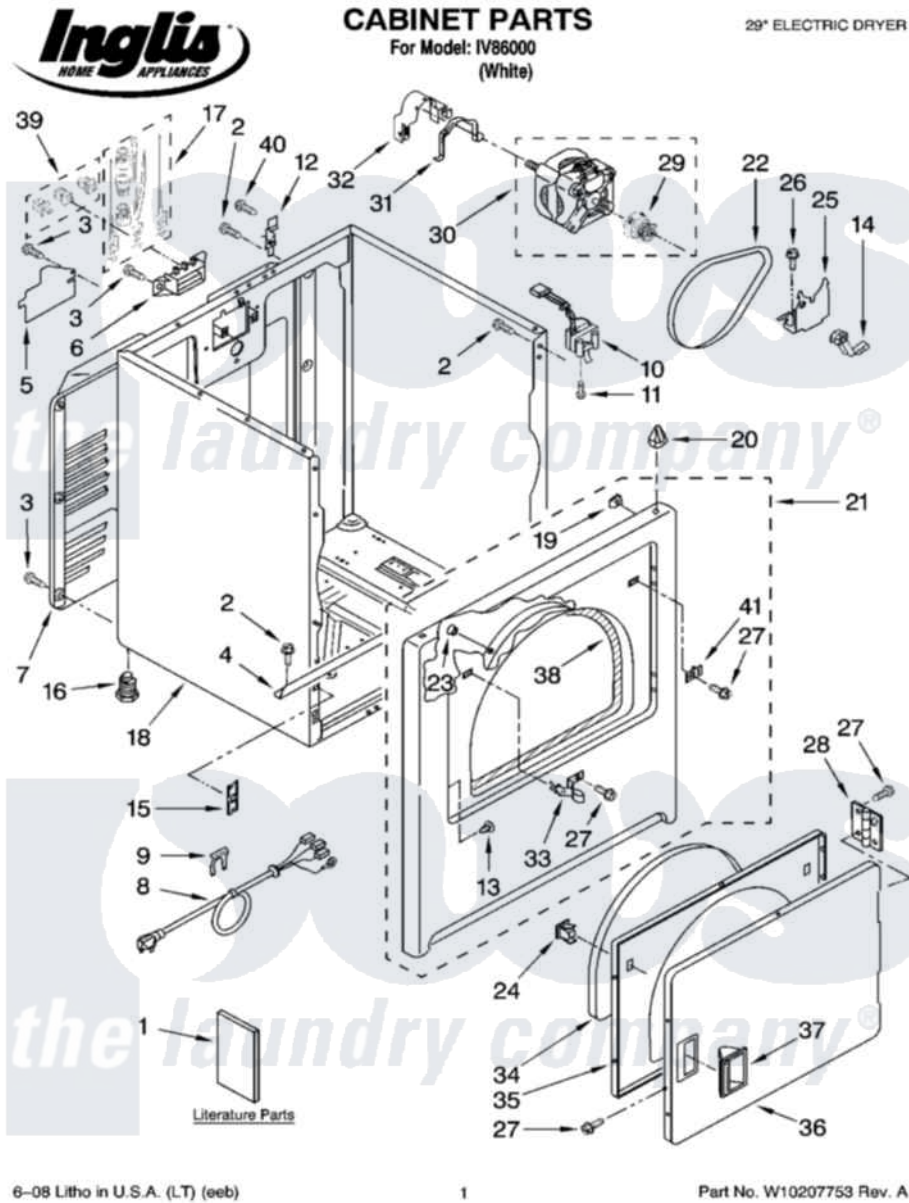

# Whirlpool IV86000 01 - CABINET PARTS

6-08 Litho in U.S.A. (LT) (eeb)

1

Part No. W10207753 Rev. A

Whirlpool [Residential Whirlpool IV86000 Dryer Parts](#) Parts Diagram 01 - CABINET PARTS

[Click on the part number to view part](#)

Item	Original Part Number	Replaced By	Status	Part Description
1	8535831		Not Available	Instructions, Installation
"	W10110133		Not Available	Sheet, Cycle Feature
"	W10151578		Not Available	Use & Care Guide
"	8578217		Not Available	Wiring Diagram
"	BLANK		Not Available	Following May Be Purchased DO-IT-YOURSELF REPAIR MANUALS
"	677818		Not Available	Manual, Do-It- Yourself Repair (Dryer)
2	343641	<a href="#">681414</a>		Screw, 10AB X 1/2
3	<a href="#">693995</a>			Screw, Hex Head
4	<a href="#">8541400</a>			Bracket, Cabinet
5	3394202		Not Available	Cover, Terminal Block
6	<a href="#">3397659</a>			Block, Terminal
7	3396805	<a href="#">280043</a>		Panel-Rear
8	<a href="#">3394208</a>			Cord, Power
9	<a href="#">694415</a>			Clip, Strain Relief