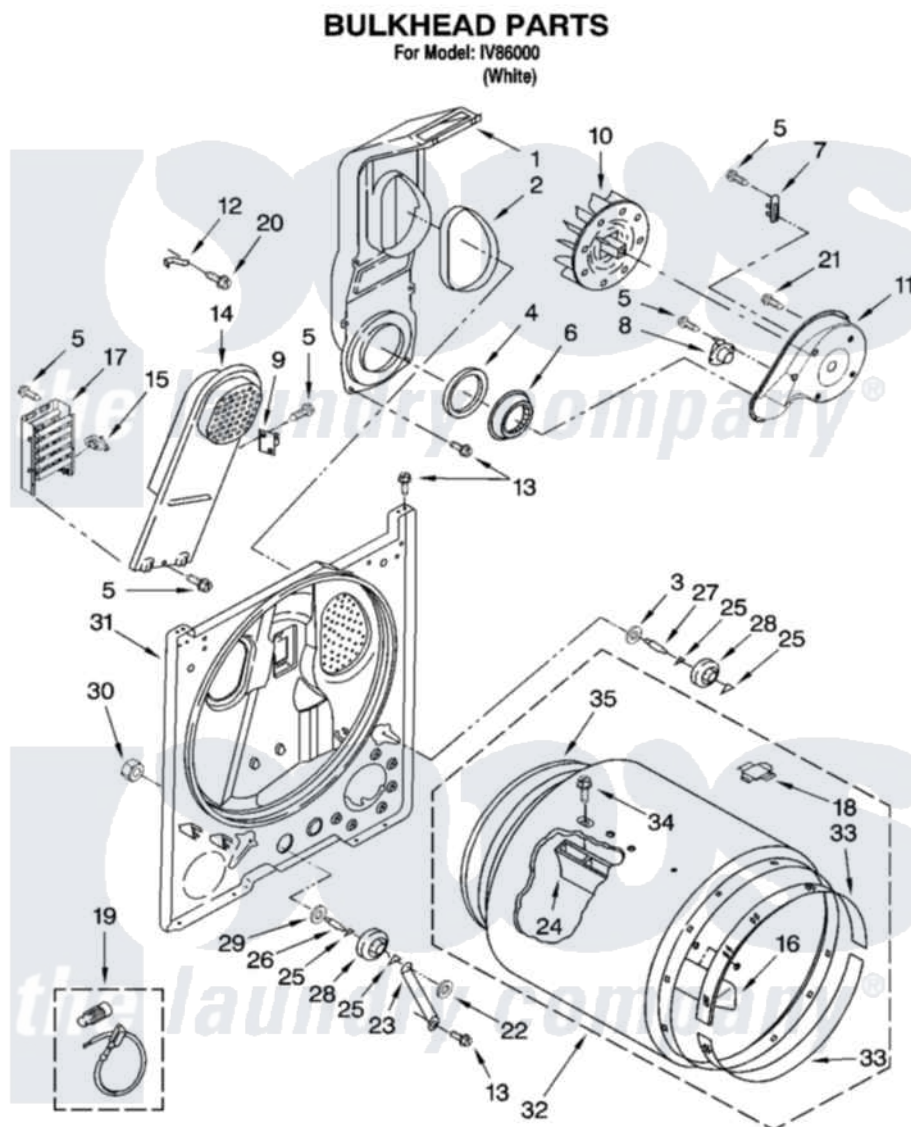

Whirlpool IV86000 03 - BULKHEAD PARTS, OPTIONAL PARTS (NOT INCLUDED)

W10207753

5

Whirlpool [Residential Whirlpool IV86000 Dryer Parts](#) Parts Diagram 03 - BULKHEAD PARTS, OPTIONAL PARTS (NOT INCLUDED)

[Click on the part number to view part](#)

Item	Original Part Number	Replaced By	Status	Part Description
1	348368			Lint Chute Assembly
2	339956			Seal, Air Duct To Bulkhead
3	3388703			Washer, Support
4	347139			Seal, Lint Chute
5	90767			Screw, 8A X 3/8 HeX Washer Head Tapping
6	696302			Shield, Exhaust
7	3392519			Thermal Limiter
8	3387134			Thermostat, Internal-Bias
9	3977393	279816		Cutoff-Tml
10	694089			Wheel, Blower
11	8577230			Housing, Blower
12	8066155			Clip, Heater Box
13	343641	681414		Screw, 10AB X 1/2
14	8541818			Box, Heater

15	3977767		Thermostat, High Limit 250 F
16	3403636		Baffle, Drum
17	3403590	Not Available	Element, Heater
18	8066086		Plug, Drum Hole
19	279457		Wire Kit, Terminal
20	489463		Screw, 8-18 X 1/16
21	3390647	488729	Screw
22	90296		Nut, Push On
23	3976434		Bracket, Support Shaft
24	692490		Baffle, Drum
25	690997		Washer, Thrust
26	3399506	W10359270	Shaft, Drum Roller Threads
27	3399507	W10359269	Shaft, Drum Roller Threads
28	3397590	349241T	Support
29	348197		Washer, Support
30	3359452		Nut, Lock
31	3403491	279796	Bulkhead
32	695587		Drum Assembly
33	692526	279441	BeaRng-Rng
34	W10109200		Screw, Baffle Mounting
35	3406130	279857	Seal
	BLANK	Not Available	ACCESSORY PARTS
"	3406839		Dry Rack Assembly
"	8522199		Accessory Parts
"	279948	4392065	Kit, Dryer Repair
"	72017		Paint, Touch-Up
"	4392899		Paint, Touch-Up
"	350930		Paint, Pressurized Spray B
"	4392901		Paint, Pressurized Spray
"	350938		Paint, Pressurized Spray B
"	799344		Paint, Touch-Up)
"	4392900		Paint, Bulk)