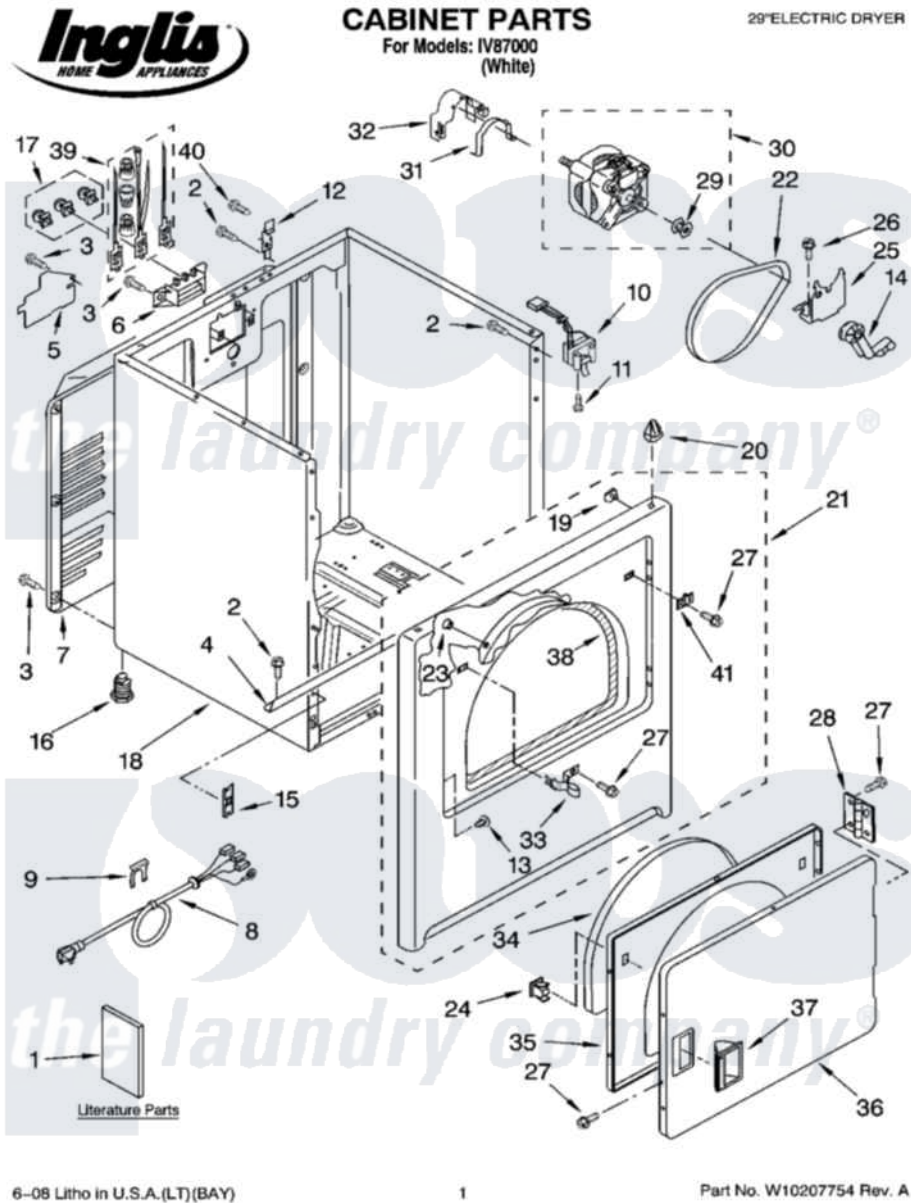

Whirlpool IV87000 01 - CABINET PARTS

6-08 Litho in U.S.A.(LT)(BAY)

1

Part No. W10207754 Rev. A

Whirlpool [Residential Whirlpool IV87000 Dryer Parts](#) Parts Diagram 01 - CABINET PARTS

[Click on the part number to view part](#)

Item	Original Part Number	Replaced By	Status	Part Description
1	8535831		Not Available	Instructions, Installation
"	W10110133		Not Available	Sheet, Cycle Feature
"	W10151578		Not Available	Use & Care Guide
"	8578217		Not Available	Wiring Diagram
"	BLANK		Not Available	Following May Be Purchased DO-IT-YOURSELF REPAIR MANUALS
"	677818		Not Available	Manual, Do-It- Yourself Repair (Dryer)
2	343641	681414		Screw, 10AB X 1/2
3	693995			Screw, Hex Head
4	8541400			Bracket, Cabinet
5	3394202		Not Available	Cover, Terminal Block
6	3397659			Block, Terminal
7	3396805	280043		Panel-Rear
8	3394208			Cord, Power
9	694415			Clip, Strain Relief

10	3406107		Door Switch Assembly
11	697773	3395530	Screw
12	8066217		Hinge, Top
13	3404413		Plug, Hinge Hole
14	691366		Idler And Pulley Assembly
15	3394083		Clip, Front Panel
16	3392100	49621	Feet-Leveling
"	279810		Foot-Optional
17	279318		Terminal Tinned And Brass Panel
18	8530603	8533643	Cabinet
19	98234		Clip, U-Bend
20	690363	18776	Lock, Front Top
21	3403444	279852	Panel
22	W10131364	341241	Belt
23	685203	279220	Clip
24	3389441		Door Catch Assembly
25	348780		Base, Motor
26	3400500		Bolt, 3405245 5/16-18 X 3/4
27	342055	488627	Screw
28	3405514	W10362431	Hinge And Pin Assembly
29	8066184		Pulley, Motor
30	8066206	279827	Motor-Drve
31	660658		Clamp, Motor Mounting 343481 685441
32	3404162		Clamp, Motor
33	3403431		Strike, Panel
34	3405246		Seal, Door Push-To-Start
35	3402341		Door, Inner
36	3402335		Door, Front
37	3405184		Handle, Door
38	3406129		Seal And Bearing Assembly
39	279393		Terminal Block Screw Kit
40	697776	4331106	Screw, No.10-32 X 7/16
41	3403630		Plug, Strike Hole