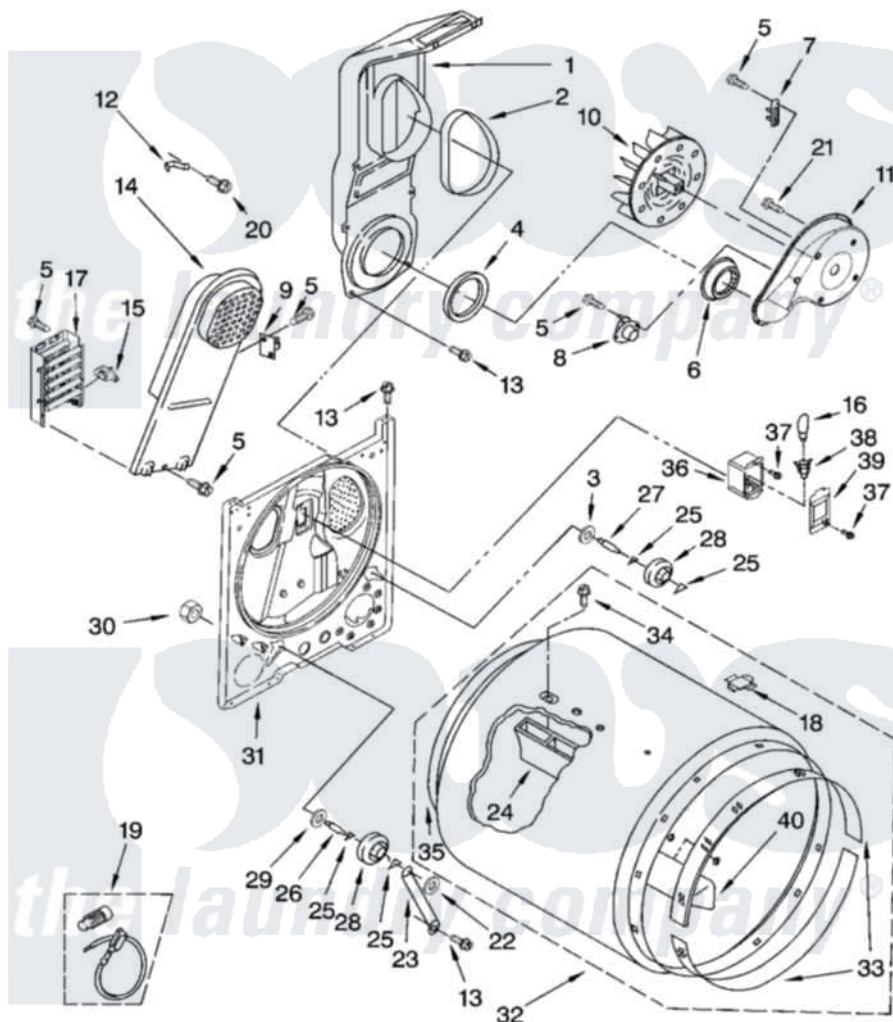

Whirlpool IV87000 03 - BULKHEAD PARTS, OPTIONAL PARTS (NOT INCLUDED)

BULKHEAD PARTS

For Models: IV87000
(White)

W10207754

5

Whirlpool [Residential Whirlpool IV87000 Dryer Parts](#) Parts Diagram 03 - BULKHEAD PARTS, OPTIONAL PARTS (NOT INCLUDED)

[Click on the part number to view part](#)

Item	Original Part Number	Replaced By	Status	Part Description
1	348368			Lint Chute Assembly
2	339956			Seal, Air Duct To Bulkhead
3	3388703			Washer, Support
4	347139			Seal, Lint Chute
5	90767			Screw, 8A X 3/8 HeX Washer Head Tapping
6	696302			Shield, Exhaust
7	3392519			Thermal Limiter
8	3387134			Thermostat, Internal-Bias
9	3977393	279816		Cutoff-Tml
10	694089			Wheel, Blower
11	8577230			Housing, Blower
12	8066155			Clip, Heater Box
13	343641	681414		Screw, 10AB X 1/2
14	8541818			Box, Heater

15	3977767		Thermostat, High Limit 250 F
16	3406124	22002263	Lamp
17	3403590		Not Available Element, Heater
18	8066086		Plug, Drum Hole
19	279457		Wire Kit, Terminal
20	489463		Screw, 8-18 X 1/16
21	3390647	488729	Screw
22	90296		Nut, Push On
23	3976434		Bracket, Support Shaft
24	692490		Baffle, Drum
25	690997		Washer, Thrust
26	3399506	W10359270	Shaft, Drum Roller Threads
27	3399507	W10359269	Shaft, Drum Roller Threads
28	3397590	349241T	Support
29	348197		Washer, Support
30	3359452		Nut, Lock
31	3403493	279798	Bulkhead
32	695587		Drum Assembly
33	692526	279441	BeaRng-Rng
34	W10109200		Screw, Baffle Mounting
35	3406130	279857	Seal
36	3977373		Bracket, Drum Light
37	487909	488729	Screw
38	W10136369		Socket, Drum Light Assembly
39	3402841	8532165	Lens, Drum Light
40	3403636		Baffle, Drum
	BLANK		Not Available ACCESSORY PARTS
"	3406839		Dry Rack Assembly
"	8522199		Accessory Parts
"	279948	4392065	Kit, Dryer Repair
"	72017		Paint, Touch-Up
"	4392899		Paint, Touch-Up
"	350930		Paint, Pressurized Spray B
"	4392901		Paint, Pressurized Spray
"	350938		Paint, Pressurized Spray B
"	799344		Paint, Touch-Up)
"	4392900		Paint, Bulk)