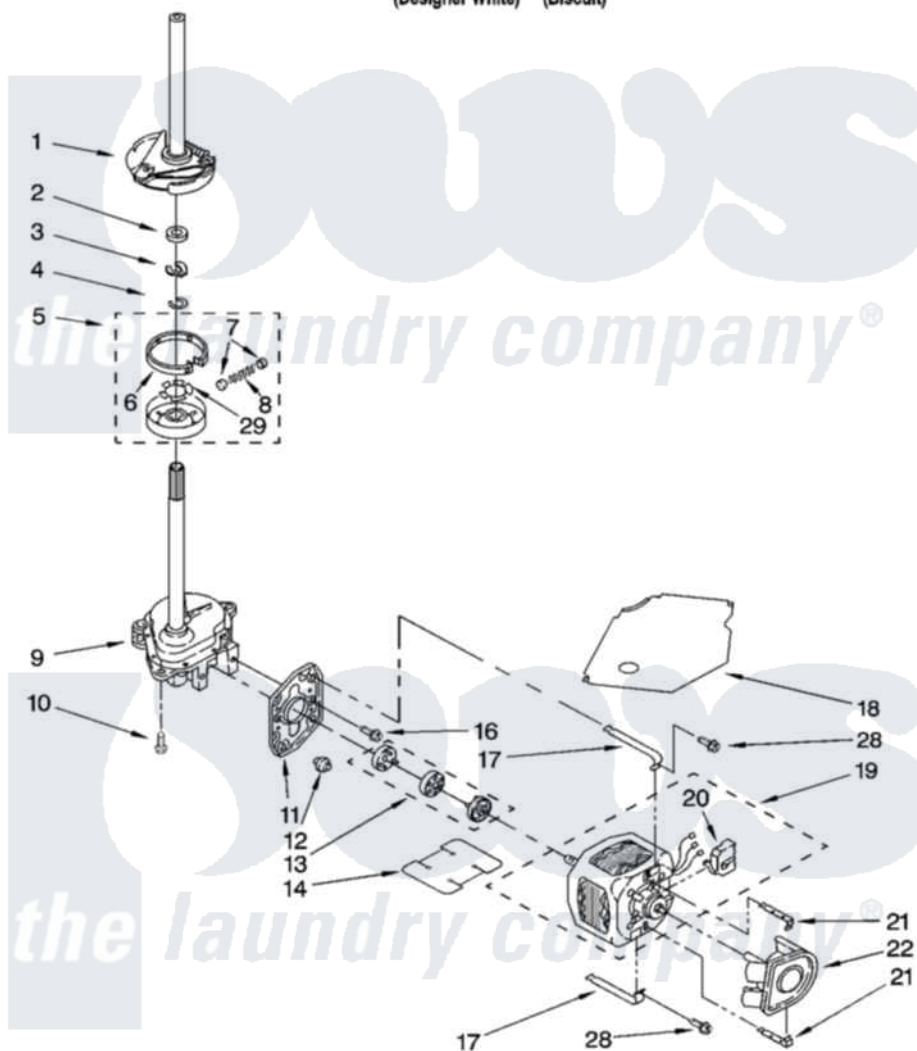

Whirlpool KAWS750LQ0 04 - BRAKE, CLUTCH, GEARCASE, MOTOR AND PUMP PARTS

BRAKE, CLUTCH, GEARCASE, MOTOR AND PUMP PARTS

For Models: KAWS750LQ0, KAWS750LT0
(Designer White) (Biscuit)

8179911

7

Whirlpool [Residential Whirlpool KAWS750LQ0 Washer Parts](#) Parts Diagram 04 - BRAKE, CLUTCH, GEARCASE, MOTOR AND PUMP PARTS
Click on the part number to view part

Item	Original Part Number	Replaced By	Status	Part Description
1	388952	285792		Basketdrive
2	63292			Washer, Spin Tube Thrust
3	62697	W10080230		Ring, Spin Tube Support
4	63283	285353		Ring
5	3951311	285785		Clutch
6	3951308	285790		Lining
7	62646			Cap, Clutch Spring
8	3946792			Spring And Damper Assembly
9	3360630	3360629		Gearcase
10	3357334	3400516		Screw Anti-Rattle
11	62611			Plate, Motor Mount To Gearcase
12	62691			Grommet, Motor
13	285753	285753A		Coupling
14	3946532			Shield, Motor

16	3400516		Screw Anti-Rattle
17	3349637	W10086010	Retainer, Motor
18	3362089		Shield, Tub To Motor
19	8529936		Motor, Main Drive
20	8529896		Switch, Main Drive Motor
21	8546127		Retainer, Pump
22	3363892		Pump, Complete
28	3387485	273556	Screw, 10-16 X 5/8
29	3355454		Clip, Main Drive