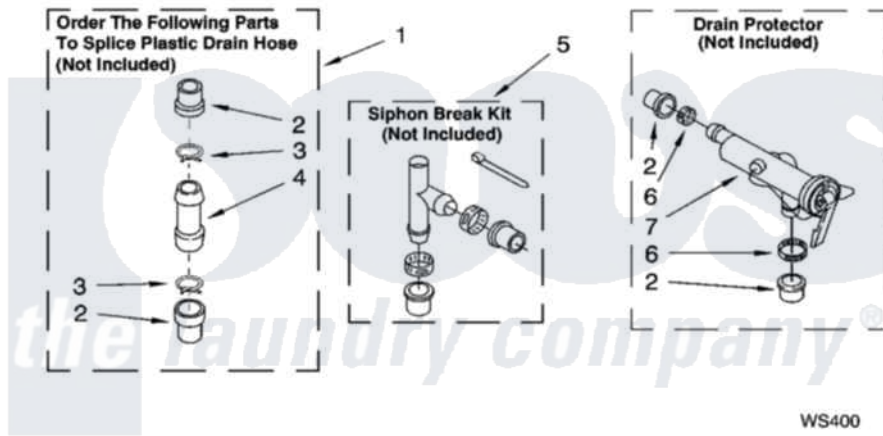

WATER SYSTEM PARTS

For Models: KAWS750LQ0, KAWS750LT0
(Designer White) (Biscuit)

Whirlpool Residential Whirlpool KAWS750LQ0 Washer Parts Parts Diagram 07 - WATER SYSTEM PARTS
Click on the part number to view part

Item	Original Part Number	Replaced By	Status	Part Description
1	285442			Water System Parts
2	285321			Water System Parts
3	370447	285655		Clamp, Hose
4	16272			Connector, Straight
5	285320			Water System Parts
6	65349	285655		Clamp, Hose
7	367031			Water System Parts