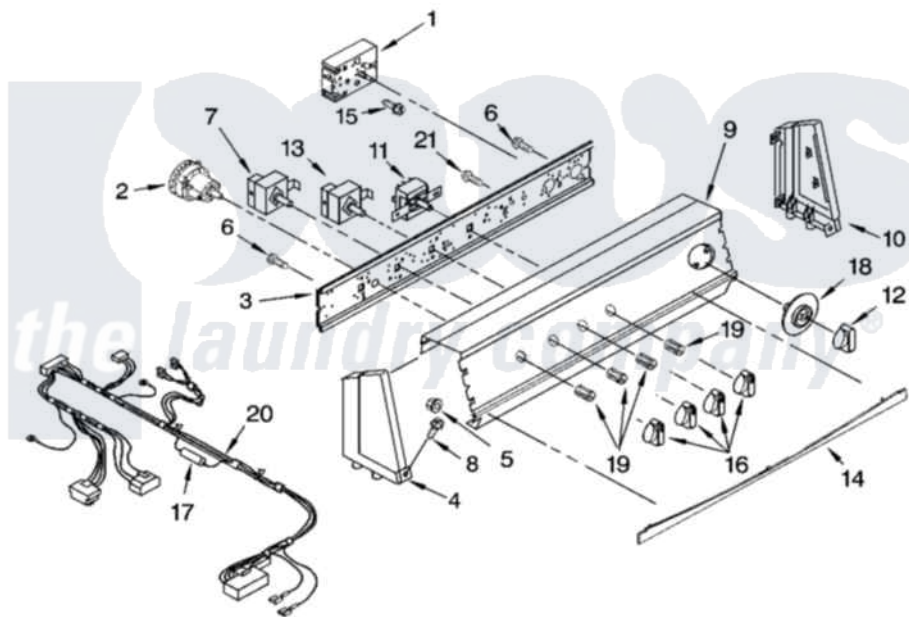

Whirlpool KAWS750LQ1 06 - CONTROL PANEL PARTS

CONTROL PANEL PARTS

For Models: KAWS750LQ1, KAWS750LT1
(Designer White) (Biscuit)

8180492

9

Whirlpool [Residential Whirlpool KAWS750LQ1 Washer Parts](#) Parts Diagram 06 - CONTROL PANEL PARTS
Click on the part number to view part

Item	Original Part Number	Replaced By	Status	Part Description
1	8563594			Timer, Control
2	3950420	W10339326		Switch-WL
3	3948608			Bracket, Control
4	8274353	285858		Endcap
"	8274355	285859		Endcap
5	8533828			Nut, 3/16
6	90767			Screw, 8A X 3/8 HeX Washer Head Tapping
7	661614			Switch, Water Temperature
8	388326			Screw, 8-18 X 1.25
9	3956120			Console, Panel
"	3956121			Console, Panel
10	8274349	285858		Endcap
"	8274351	285859		Endcap
11	3952577			Switch, Rotary
12	3956179			Knob, Timer
"	3956180			Knob, Timer

13	3949180	W10168257	Switch, Rotary
14	8536941		Spacer, Console
"	8536942		Spacer, Console
15	3400818		Screw, Timer Mounting
16	3956182		Knob, Control
"	3956183		Knob, Control
17	8317387	W10213410	Ring-Tub
18	3956230		Dial, Timer
"	3956231		Dial, Timer
19	8536939		Clip, Knob
20	3957193		Harness, Wire
21	3400073		Screw, Ground