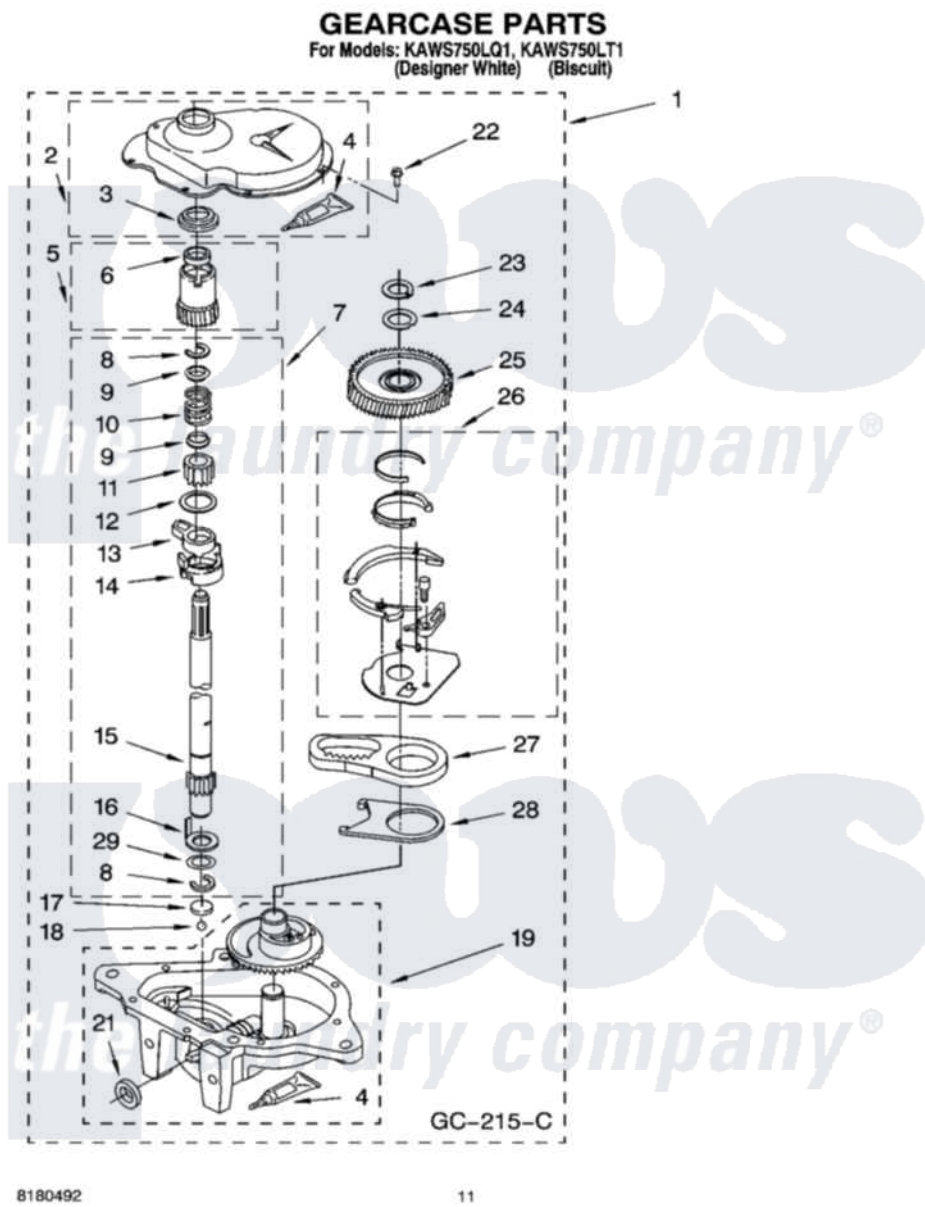

Whirlpool KAWS750LQ1 08 - GEARCASE PARTS

Whirlpool [Residential Whirlpool KAWS750LQ1 Washer Parts](#) Parts Diagram 08 - GEARCASE PARTS
Click on the part number to view part

Item	Original Part Number	Replaced By	Status	Part Description
1	3360630	3360629		Gearcase
2	285202			Cover, Gearcase
3	3349985			Seal, Gearcase Cover
4	285195			Sealer Sealer, Gasket
5	63320	285362		Gear and Pinion
6	356427			Seal, Spin Pinion
7	389387			Shaft, Agitator
8	90369		Not Available	Ring, Retaining (2)
9	62677			Retainer, Spring
10	62676			Spring, Agitator
11	63273	285509		Shaft, Agitator
12	62619			Washer, Agitator Gear
13	62580	285206		Cam-Agitator
14	62581	285206		Cam-Agitator
15	285509			Shaft, Agitator
16	62618			Washer, Cam Thrust

17	16018	285205	Bearing
18	85529	285205	Bearing
19	389230	285515	Gearcase
21	285352		Seal Kit, Thrust Plug
22	3351614		Screw, Gearcase Cover Mounting
23	3362552	285765	Ring-Retr
24	285735	285766	Washer Kit, Thrust
25	62570	285362	Gear and Pinon
26	388253	999516	Shelf-Glas
27	3349296	8546456	Rack, Connecting
28	62621		Actuator, Shift
29	388815		Washer, Intermediate 1 3976263 Miscellaneous Parts Bag 2 3976300 Washer, Inlet Hose 3 3366913 Clamp, Hose