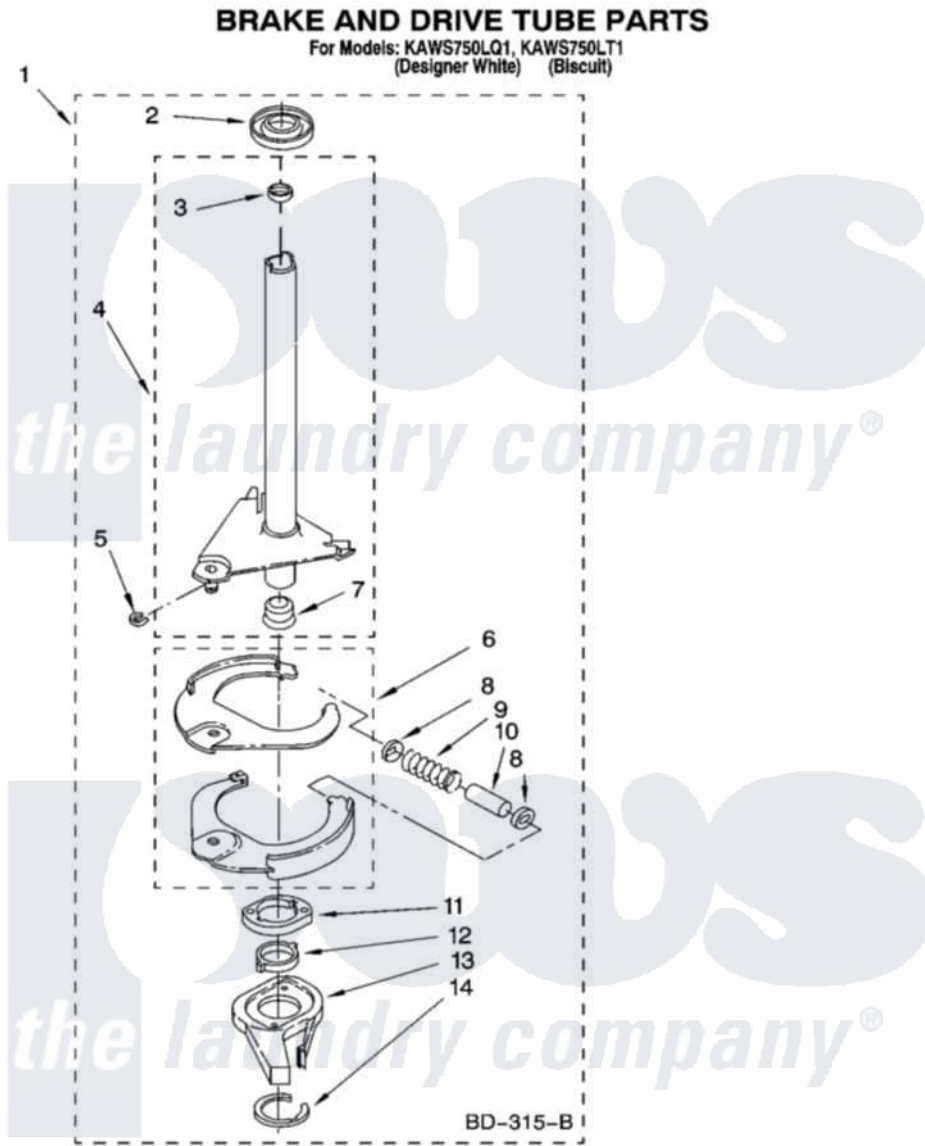

Whirlpool KAWS750LQ1 09 - BRAKE AND DRIVE TUBE PARTS

12

8180492

Whirlpool Residential Whirlpool KAWS750LQ1 Washer Parts Parts Diagram 09 - BRAKE AND DRIVE TUBE PARTS
Click on the part number to view part

Item	Original Part Number	Replaced By	Status	Part Description
1	388952	285792		Basketdrive
2	62658			Ring, Thrust
3	356427			Seal, Spin Pinion
4	64027	64208		Tube-Spin
5	64035	W10083190		Ring, Retaining
6	64232	285438		Shoe-Brake
7	62703	8546462		"T" Bearing, Spin Tube
8	3353956	285658		Sleeve
9	387806		Not Available	Spring, Brake
10	3355360	285658		Sleeve
11	661516	8546461		Cam, Brake Release
12	63022			Sleeve, Cam
13	64194	285790		Lining
14	90368	W10083200		Ring, Retaining
"	N/A		Not Available	FOLLOWING PARTS NOT ILLUSTRATED
"	285208			Lubricant