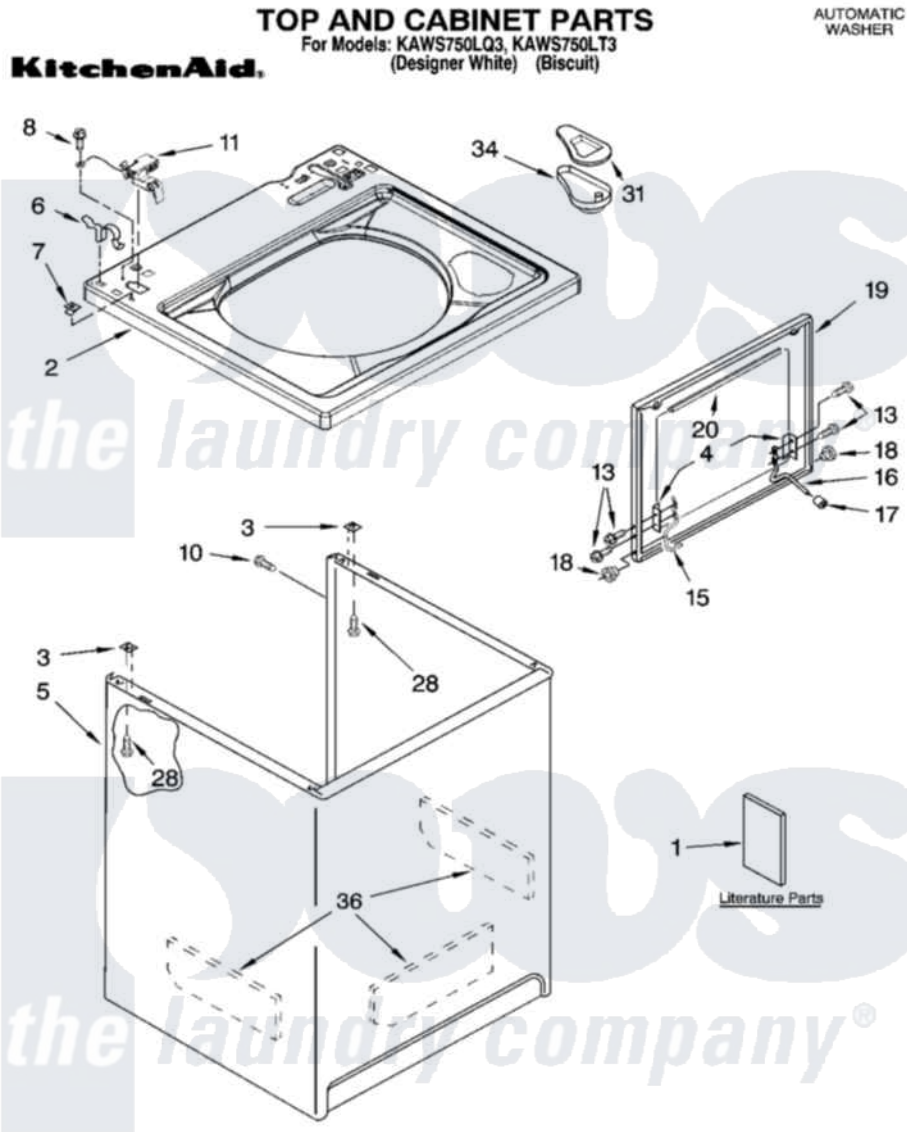

Whirlpool KAWS750LQ3 01 - TOP AND CABINET PARTS

Whirlpool [Residential Whirlpool KAWS750LQ3 Washer Parts](#) Parts Diagram 01 - TOP AND CABINET PARTS
Click on the part number to view part

Item	Original Part Number	Replaced By	Status	Part Description
1	3957165		Not Available	Installation Instructions
"	3955912		Not Available	Feature Sheet
"	3955871		Not Available	Use & Care Guide
"	3957353		Not Available	Energy Guide
"	8563596		Not Available	Wiring Diagram
2	8543447			Top
"	8543448			Top
3	62750			Spacer, Cabinet To Top (4)
4	21097			Pad, Lid Hinge
5	63424			Cabinet
"	3954357			Cabinet
6	62780			Clip, Top And Cabinet And Rear Panel
7	357213			Nut, Push-In
8	3351614			Screw, Gearcase Cover Mounting
10	3357011	308685		Side Trim)

11	8318084		Switch, Lid
13	355274	W10119828	Screw, Lid Hinge Mounting
15	8559336	W10225136	Hinge 7 Pad Assembly
16	54583		Hinge, Lid
17	19119		Bumper, Lid Hinge
18	8319539		Bearing, Lid Hinge
19	3956149	3957550	Lid
"	3956150	3957551	Lid
20	8054939		Seal, Lid
28	3390631		Screw, 10-16 X 3/8
31	8055325	3955788	Cover, Dispenser
34	8519517		Dispenser, Bleach
36	3976348		Absorber, Sound