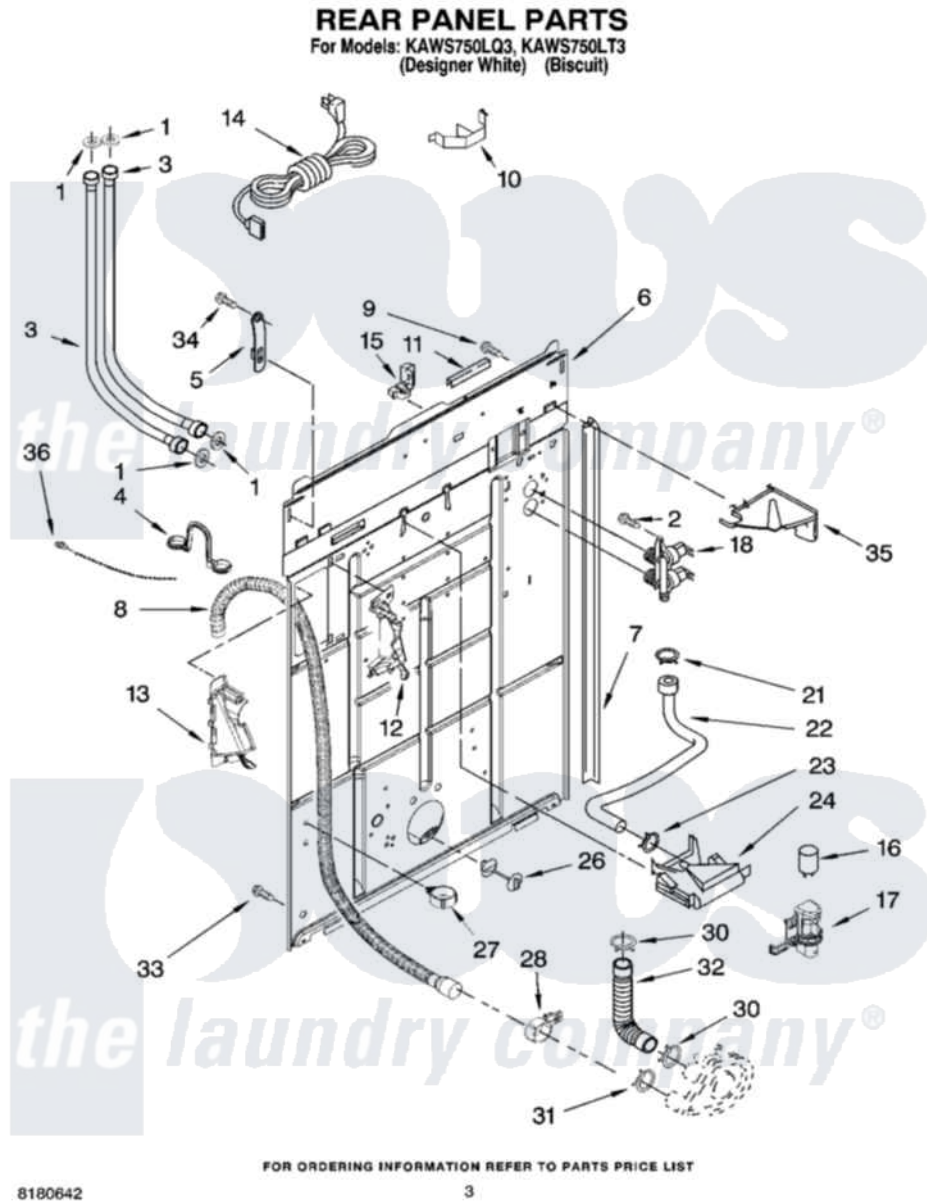

Whirlpool KAWS750LQ3 02 - REAR PANEL PARTS

Whirlpool [Residential Whirlpool KAWS750LQ3 Washer Parts](#) Parts Diagram 02 - REAR PANEL PARTS
Click on the part number to view part

Item	Original Part Number	Replaced By	Status	Part Description
1	3976300	16123		Washer Inlet-Hose Miscellaneous Parts Must be Ordered Separately.
2	9740848			Screw, Mixing Valve Mounting
3	8571377	89503		Hose-Inlet
"	8571378	89503		Hose-Inlet
4	8541672	8577378		U-Bend, Drain Hose
5	8568314			Strap, Console
6	8318015			Panel, Rear
7	62747			Pad, Rear Panel
8	8559373	W10096921		Drain Hose Assembly
9	3351614			Screw, Gearcase Cover Mounting
10	8055003			Clip, Harness And Pressure Switch
11	303294	3367669		Protector, Edge
12	8541669			Bucket, Drain Hose
"	BLANK		Not Available	(Left Half)

13	8541658		Bucket, Drain Hose
"	BLANK	Not Available	(Right Half)
14	661661	285800	Cord-Power
15	3952821	285777	Relief-Str
16	8572720		Capacitor, Motor Start
17	8318046		Clip, Capacitor
18	3955673	285805	Valve-Inlet
21	301958	596669	Clamp, Manifold
22	8541607	3357328	Hose, Vacuum Break
23	370450	596669	Clamp, Manifold
24	387606	3360977	Break-Vac
26	8519200		Support, Rear Panel
27	8541667		Clamp, Hose
28	8541668		Clamp, Hose
30	3363366	616099	Clamp
31	8317496	285655	Clamp, Hose
32	3951449	285871	Hose
33	62863	3390631	Screw, 10-16 X 3/8
34	90767		Screw, 8A X 3/8 HeX Washer Head Tapping
35	8539874		Shield, Suds
36	3347868	W10339879	Tie, Cable