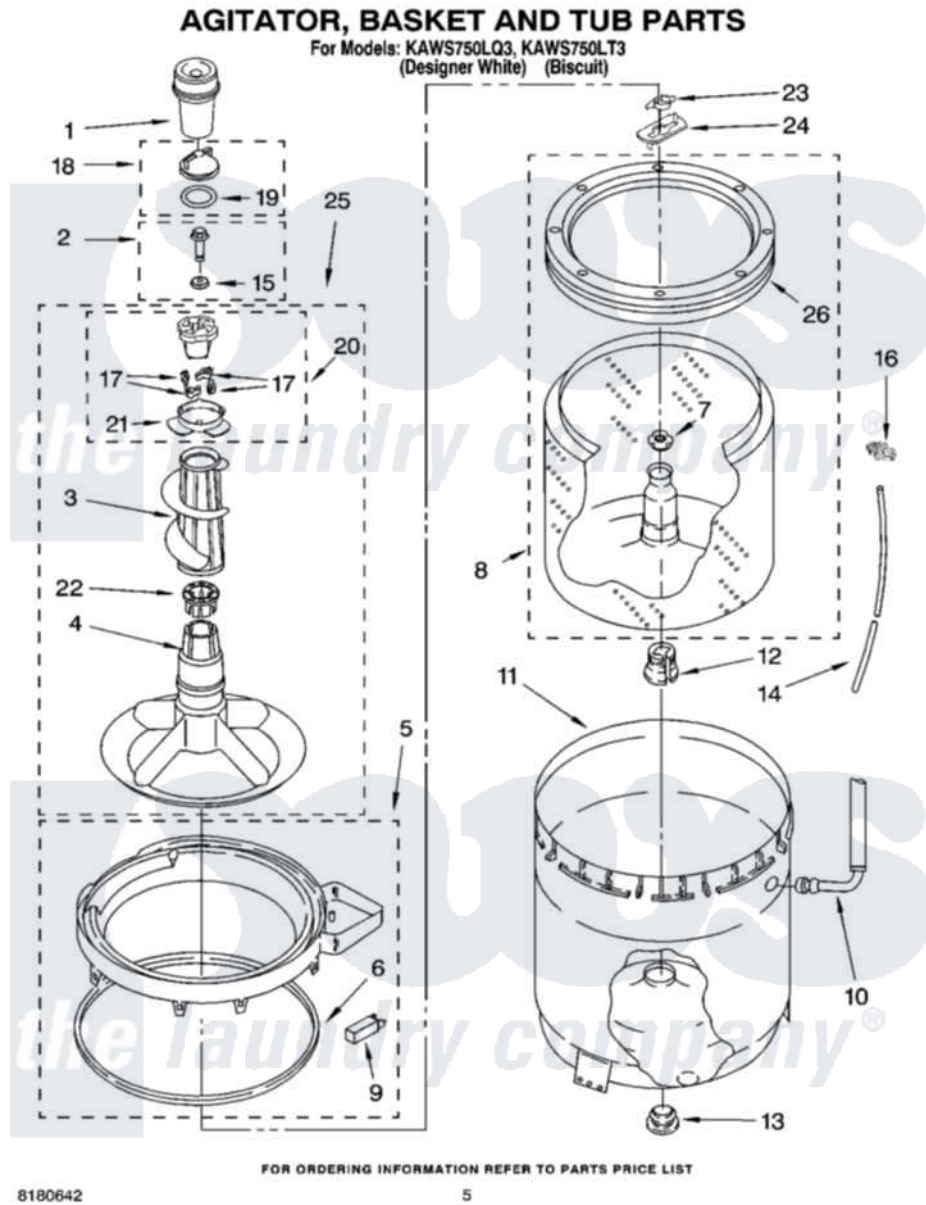

# Whirlpool KAWS750LQ3 03 - AGITATOR, BASKET AND TUB PARTS

8180642

5

Whirlpool Residential Whirlpool KAWS750LQ3 Washer Parts Parts Diagram 03 - AGITATOR, BASKET AND TUB PARTS

Click on the part number to view part

Item	Original Part Number	Replaced By	Status	Part Description
1	<a href="#">63580</a>			Dispenser, Fabric Softener
2	<a href="#">358237</a>			Screw And Washer
3	<a href="#">3950581</a>			Clothes Mover
4	<a href="#">3950580</a>			Agitator
5	3954507	<a href="#">W10213410</a>		Ring-Tub
6	3359585	<a href="#">3976308</a>		Gasket, Tub Ring
7	<a href="#">21366</a>			Nut, Spinner
8	8526016	<a href="#">W10389328</a>		Clothes Container, Assembly
9	8318246	<a href="#">W10213410</a>		Ring-Tub
10	<a href="#">3948705</a>			Hose, Bleach
11	<a href="#">8283125</a>			Tub
12	<a href="#">389140</a>			Tub Block, Basket Drive
13	<a href="#">383727</a>			Gasket, Centerpod
14	3347780	<a href="#">353244</a>		Hose, Pressure Switch
15	<a href="#">3949550</a>			Washer
16	<a href="#">2219077</a>			Clip, Pressure Switch Hose

17	3366877	<a href="#">80040</a>	Dog-Agitator
18	3354733	<a href="#">W10074580</a>	Cap, Barrier
19	3348855	<a href="#">W10072840</a>	Fabric Softener
20	3363663	<a href="#">285811</a>	Cam-Agitator
21	<a href="#">3363661</a>		Bearing, Driven Cam
22	3350389	<a href="#">285587</a>	Washer
23	<a href="#">3354845</a>		Clip, Agitator
24	3355921	<a href="#">8543666</a>	Washer, Agitator
25	<a href="#">3950579</a>		Agitator
26	8519788	<a href="#">387240</a>	Ring, Balance