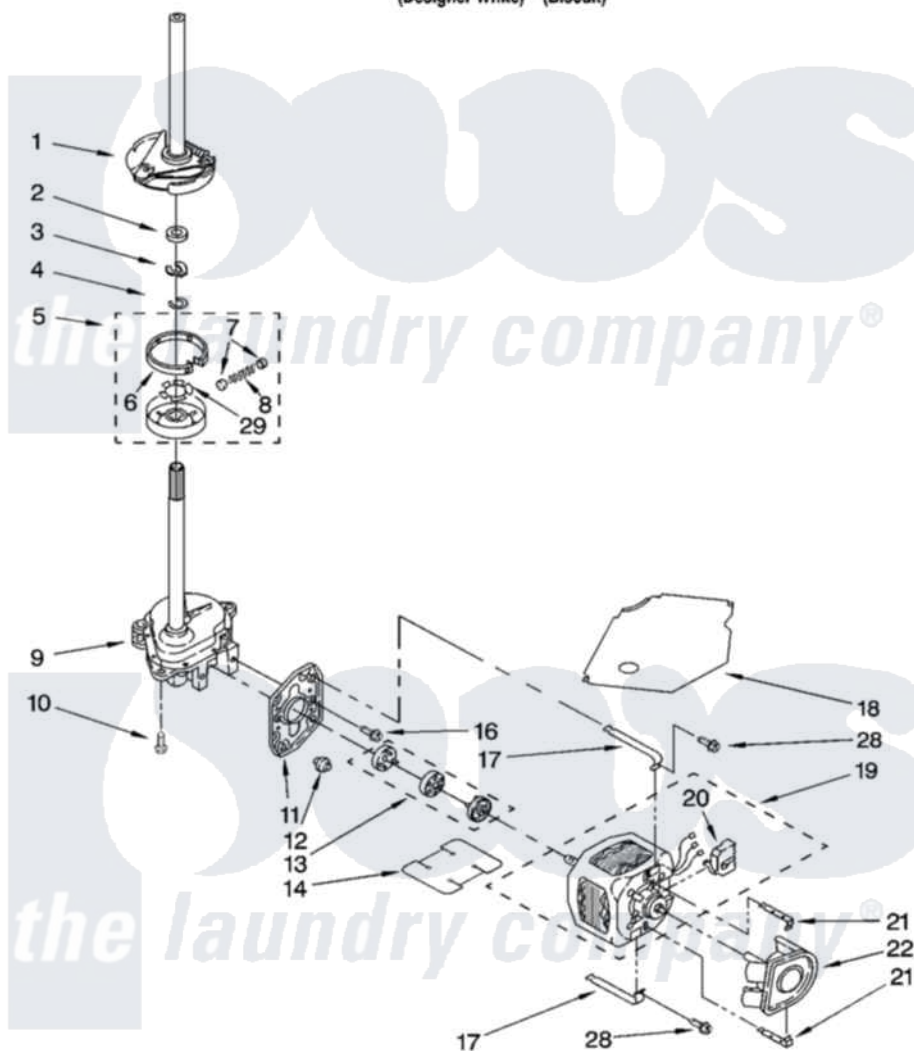

Whirlpool KAWS750LQ3 04 - BRAKE, CLUTCH, GEARCASE, MOTOR AND PUMP PARTS

BRAKE, CLUTCH, GEARCASE, MOTOR AND PUMP PARTS

For Models: KAWS750LQ3, KAWS750LT3
(Designer White) (Biscuit)

FOR ORDERING INFORMATION REFER TO PARTS PRICE LIST

8180642

7

Whirlpool [Residential Whirlpool KAWS750LQ3 Washer Parts](#) Parts Diagram 04 - BRAKE, CLUTCH, GEARCASE, MOTOR AND PUMP PARTS
Click on the part number to view part

Item	Original Part Number	Replaced By	Status	Part Description
1	388952	285792		Basketdrive
2	63292			Washer, Spin Tube Thrust
3	62697	W10080230		Ring, Spin Tube Support
4	63283	285353		Ring
5	3951311	285785		Clutch
6	3951308	285790		Lining
7	62646			Cap, Clutch Spring
8	3946792			Spring And Damper Assembly
9	3360630	3360629		Gearcase
10	3357334	3400516		Screw Anti-Rattle
11	62611			Plate, Motor Mount To Gearcase
12	62691			Grommet, Motor
13	285753	285753A		Coupling
14	3946532			Shield, Motor

16	3400516		Screw Anti-Rattle
17	3349637	W10086010	Retainer, Motor
18	3362089		Shield, Tub To Motor
19	8529936		Motor, Main Drive
20	8529896		Switch, Main Drive Motor
21	8546127		Retainer, Pump
22	3363394		Pump
28	3387485	273556	Screw, 10-16 X 5/8
29	3355454		Clip, Main Drive