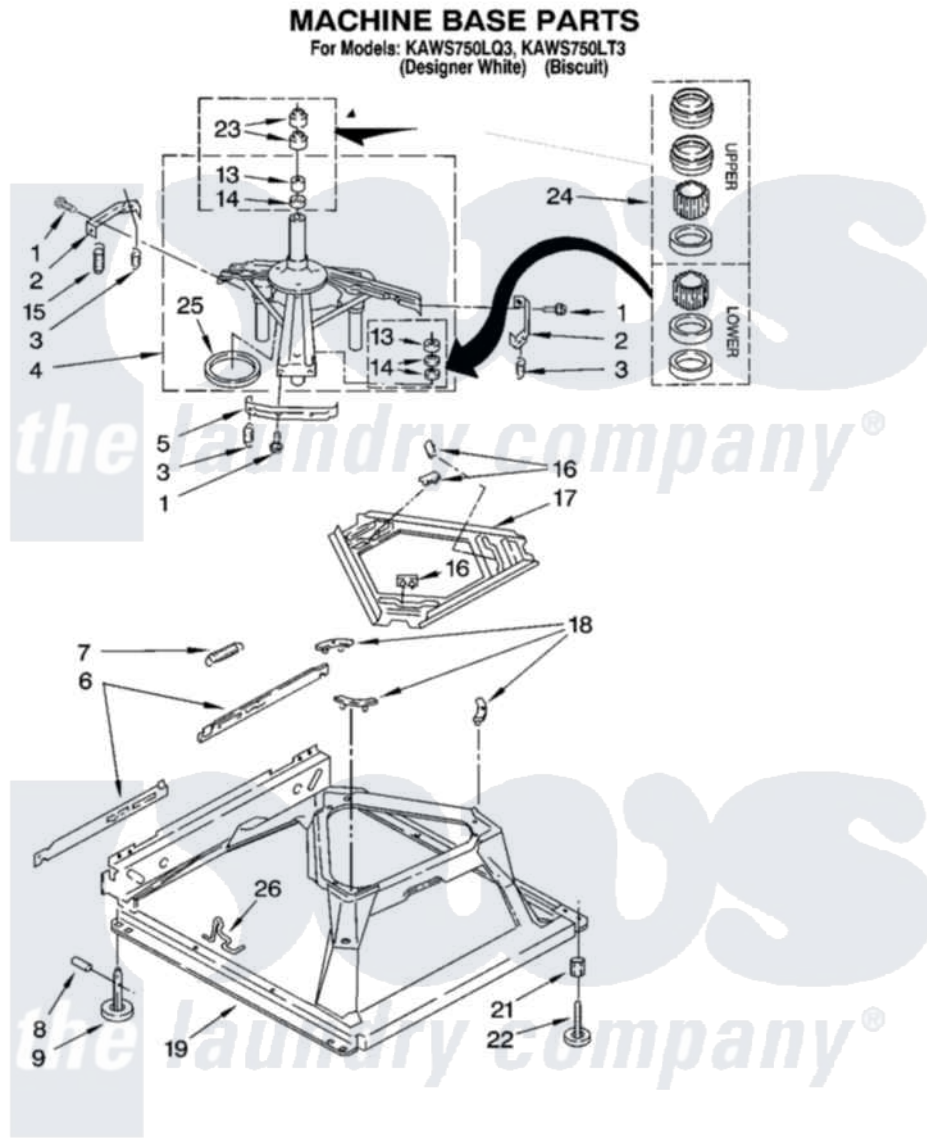

# Whirlpool KAWS750LQ3 05 - MACHINE BASE PARTS

FOR ORDERING INFORMATION REFER TO PARTS PRICE LIST

8

8180642

[Whirlpool Residential Whirlpool KAWS750LQ3 Washer Parts](#) Parts Diagram 05 - MACHINE BASE PARTS  
Click on the part number to view part

Item	Original Part Number	Replaced By	Status	Part Description
1	<a href="#">3400076</a>			Screw, Bracket Mounting
2	<a href="#">64067</a>			Bracket, Spring Outer
3	<a href="#">63907</a>			Spring, Suspension
4	8575214	<a href="#">280184</a>		Support
5	<a href="#">64065</a>			Bracket, Spring Outer
6	<a href="#">63466</a>			Link, Leveling Mechanism
7	62597	<a href="#">8316845</a>		Spring
8	<a href="#">62837</a>			Pin, Knurled
9	62596	<a href="#">285244</a>		Feet-Leveling
13	3347047	<a href="#">8546455</a>		Bearing, Centerpost
14	357409	<a href="#">359449</a>		Seal, Agitator Shaft
15	8318050	<a href="#">285901</a>		Spring
16	62568	<a href="#">285219</a>		Pad
17	<a href="#">3946509</a>			Plate, Suspension
18	3363660	<a href="#">285744</a>		Pad
19	3946512	<a href="#">285771</a>		Base

21	<a href="#">3359452</a>		Nut, Lock
22	389102	<a href="#">W10001130</a>	Foot, Leveling
23	356934	<a href="#">8577376</a>	Seal, Centerpost
24	<a href="#">285203</a>		Centerpost Bearing Kit
25	<a href="#">63134</a>		Ring, Sound Deadening
26	63806	<a href="#">W10145155</a>	Retainer, Suspension Spring