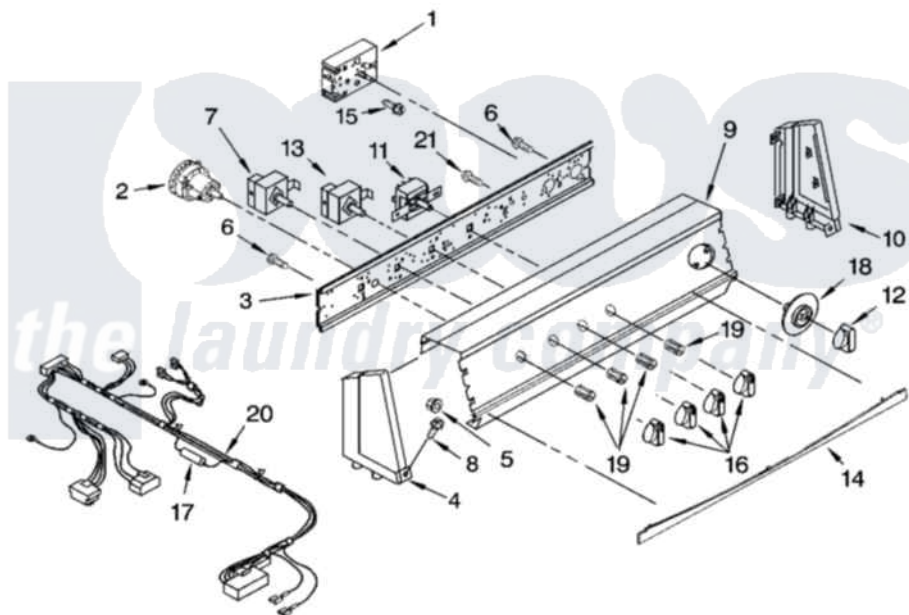

Whirlpool KAWS750LQ3 06 - CONTROL PANEL PARTS

CONTROL PANEL PARTS

For Models: KAWS750LQ3, KAWS750LT3
(Designer White) (Biscuit)

FOR ORDERING INFORMATION REFER TO PARTS PRICE LIST

8180642

9

Whirlpool [Residential Whirlpool KAWS750LQ3 Washer Parts](#) Parts Diagram 06 - CONTROL PANEL PARTS
Click on the part number to view part

Item	Original Part Number	Replaced By	Status	Part Description
1	8563594			Timer, Control
2	3950420	W10339326		Switch-WL
3	3948608			Bracket, Control
4	8274353	285858		Endcap
"	8274355	285859		Endcap
5	8533828			Nut, 3/16
6	90767			Screw, 8A X 3/8 HeX Washer Head Tapping
7	661614			Switch, Water Temperature
8	388326			Screw, 8-18 X 1.25
9	3956120			Console, Panel
"	3956121			Console, Panel
10	8274349	285858		Endcap
"	8274351	285859		Endcap
11	3952577			Switch, Rotary
12	3956179			Knob, Timer
"	3956180			Knob, Timer

13	3949180	W10168257	Switch, Rotary
14	8536941		Spacer, Console
"	8536942		Spacer, Console
15	3400818		Screw, Timer Mounting
16	3956182		Knob, Control
"	3956183		Knob, Control
17	8317387	W10213410	Ring-Tub
18	3956230		Dial, Timer
"	3956231		Dial, Timer
19	8536939		Clip, Knob
20	3957251		Harness, Wire
21	3400073		Screw, Ground