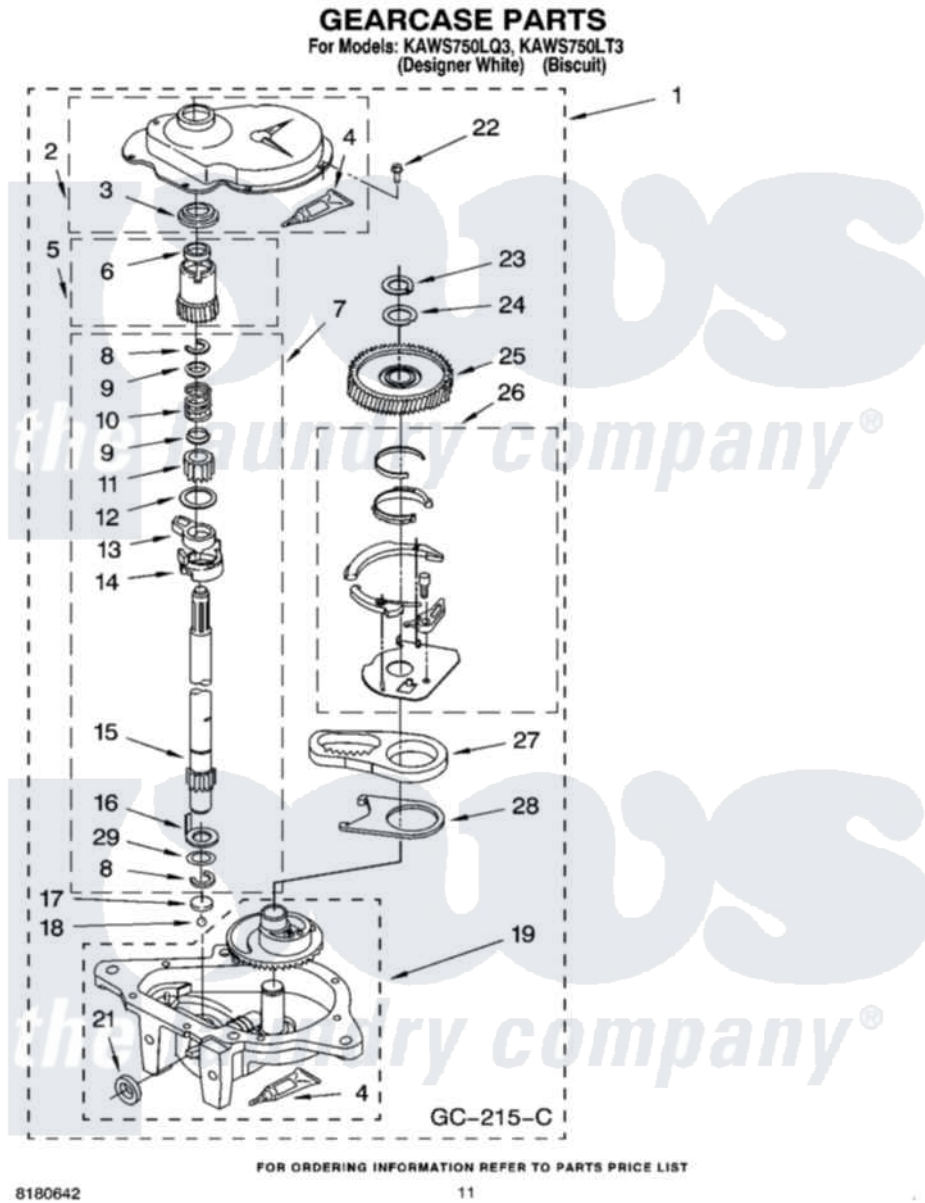

Whirlpool KAWS750LQ3 08 - GEARCASE PARTS

Whirlpool [Residential Whirlpool KAWS750LQ3 Washer Parts](#) Parts Diagram 08 - GEARCASE PARTS
Click on the part number to view part

Item	Original Part Number	Replaced By	Status	Part Description
1	3360630	3360629		Gearcase
2	285202			Cover, Gearcase
3	3349985			Seal, Gearcase Cover
4	285195			Sealer Sealer, Gasket
5	63320	285362		Gear and Pinion
6	356427			Seal, Spin Pinion
7	389387			Shaft, Agitator
8	90369		Not Available	Ring, Retaining (2)
9	62677			Retainer, Spring
10	62676			Spring, Agitator
11	63273	285509		Shaft, Agitator
12	62619			Washer, Agitator Gear
13	62580	285206		Cam-Agitator
14	62581	285206		Cam-Agitator
15	285509			Shaft, Agitator
16	62618			Washer, Cam Thrust

17	16018	285205	Bearing
18	85529	285205	Bearing
19	389230	285515	Gearcase
21	285352		Seal Kit, Thrust Plug
22	3351614		Screw, Gearcase Cover Mounting
23	3362552	285765	Ring-Retr
24	285735	285766	Washer Kit, Thrust
25	62570	285362	Gear and Pinon
26	388253	999516	Shelf-Glas
27	3349296	8546456	Rack, Connecting
28	62621		Actuator, Shift
29	388815		Washer, Intermediate 1 3976263 Miscellaneous Parts Bag 2 3976300 Washer, Inlet Hose 3 3366913 Clamp, Hose