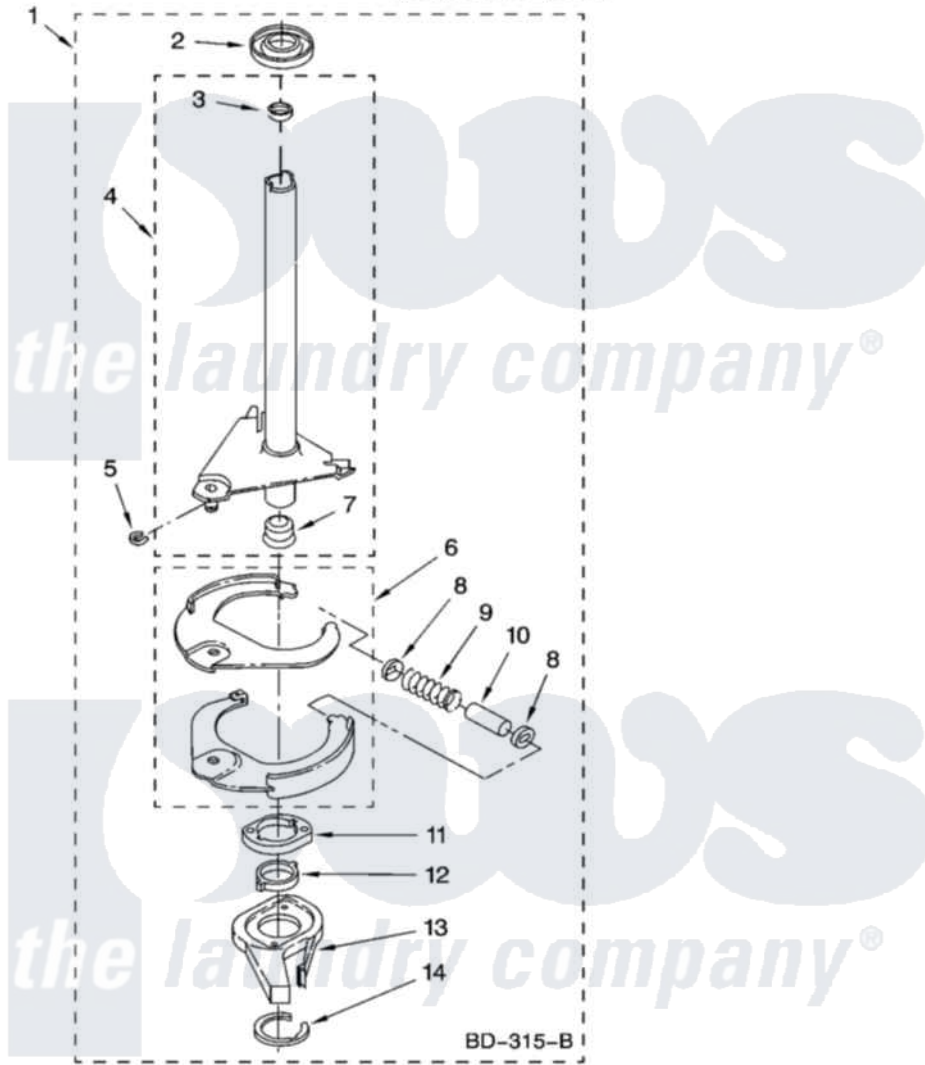

Whirlpool KAWS750LQ3 09 - BRAKE AND DRIVE TUBE PARTS

BRAKE AND DRIVE TUBE PARTS

For Models: KAWS750LQ3, KAWS750LT3
(Designer White) (Biscuit)

12

8180642

Whirlpool Residential Whirlpool KAWS750LQ3 Washer Parts Parts Diagram 09 - BRAKE AND DRIVE TUBE PARTS

Click on the part number to view part

Item	Original Part Number	Replaced By	Status	Part Description
1	388952	285792		Basketdrive
2	62658			Ring, Thrust
3	356427			Seal, Spin Pinion
4	64027	64208		Tube-Spin
5	64035	W10083190		Ring, Retaining
6	64232	285438		Shoe-Brake
7	62703	8546462		"T" Bearing, Spin Tube
8	3353956	285658		Sleeve
9	387806		Not Available	Spring, Brake
10	3355360	285658		Sleeve
11	661516	8546461		Cam, Brake Release
12	63022			Sleeve, Cam
13	64194	285790		Lining
14	90368	W10083200		Ring, Retaining
"	N/A		Not Available	FOLLOWING PARTS NOT ILLUSTRATED
"	285208			Lubricant