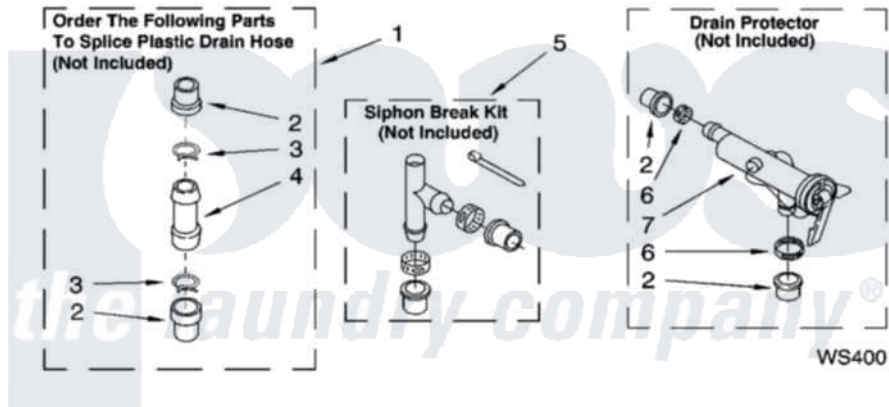

WATER SYSTEM PARTS

For Models: KAWS750LQ4, KAWS750LT4
(Designer White) (Biscuit)

Whirlpool Residential Whirlpool KAWS750LQ4 Washer Parts Parts Diagram 07 - WATER SYSTEM PARTS
Click on the part number to view part

Item	Original Part Number	Replaced By	Status	Part Description
1	285442			Water System Parts
2	285321			Water System Parts
3	370447	285655		Clamp, Hose
4	16272			Connector, Straight
5	285320			Water System Parts
6	65349	285655		Clamp, Hose
7	367031			Water System Parts