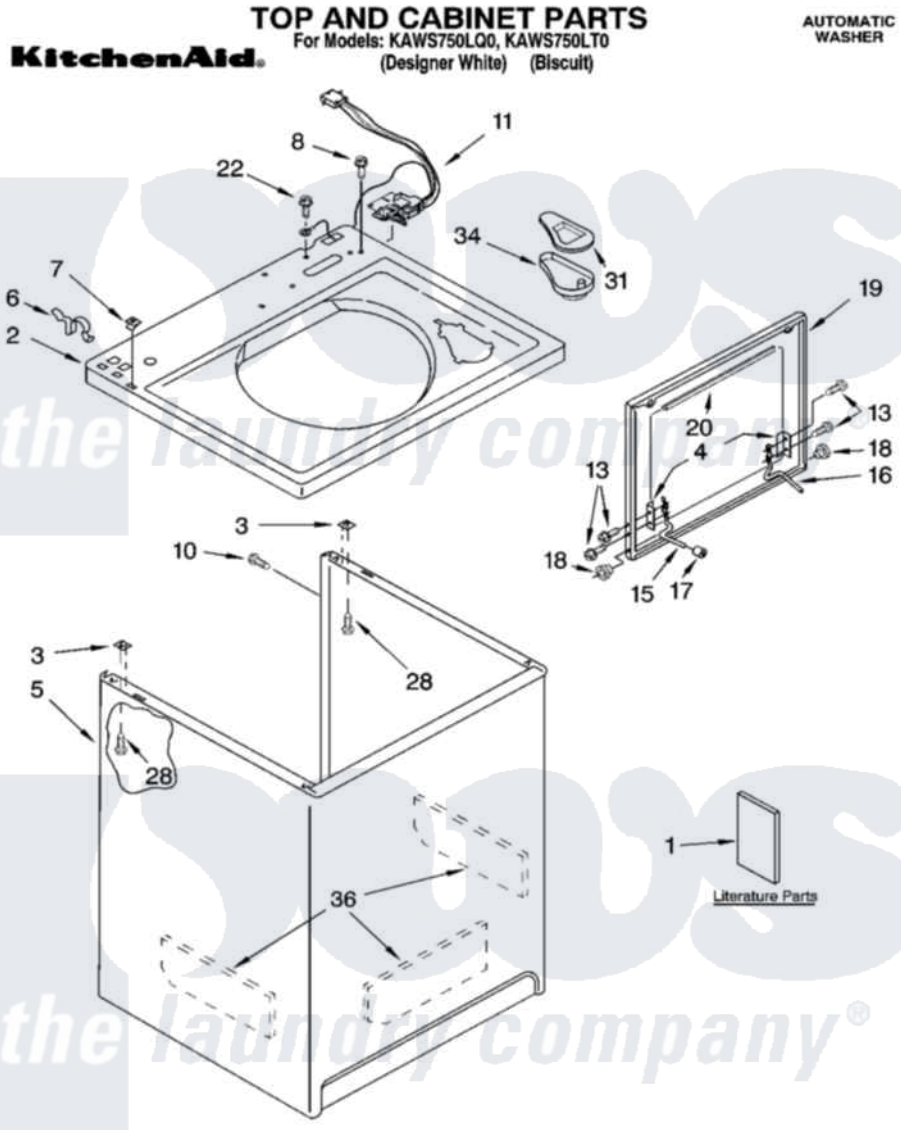

Whirlpool KAWS750LT0 01 - TOP AND CABINET PARTS

1-04 Litho in U.S.A. (dtd)

1

Part No. 8179911 Rev. B

Whirlpool [Residential Whirlpool KAWS750LT0 Washer Parts](#) Parts Diagram 01 - TOP AND CABINET PARTS
 Click on the part number to view part

Item	Original Part Number	Replaced By	Status	Part Description
1	LIT3956025		Not Available	Literature Parts (Installation Instructions)
"	LIT3955912		Not Available	Literature Parts (Feature Sheet)
"	LIT3955871			Literature Parts
"	LIT3955576		Not Available	Energy Guide
"	LIT3955764		Not Available	Literature Parts (Wiring Diagram)
2	3955789			Top
"	3955790			Top
3	62750			Spacer, Cabinet To Top (4)
4	21097			Pad, Lid Hinge
5	63424			Cabinet
"	3954357			Cabinet
6	62780			Clip, Top And Cabinet And Rear Panel
7	357213			Nut, Push-In
8	3400611			Screw And Washer, Lid Switch

10	3357011	308685	Side Trim)
11	8054980		Switch, Lid
13	355274	W10119828	Screw, Lid Hinge Mounting
15	8055257		Hinge, Lid
16	8055256		Hinge, Lid
17	19119		Bumper, Lid Hinge
18	8319539		Bearing, Lid Hinge
19	3956149	3957550	Lid
"	3956150	3957551	Lid
20	8054939		Seal, Lid
22	3351614		Screw, Gearcase Cover Mounting
28	3390631		Screw, 10-16 X 3/8
31	8055325	3955788	Cover, Dispenser
34	8519517		Dispenser, Bleach
36	3976348		Absorber, Sound