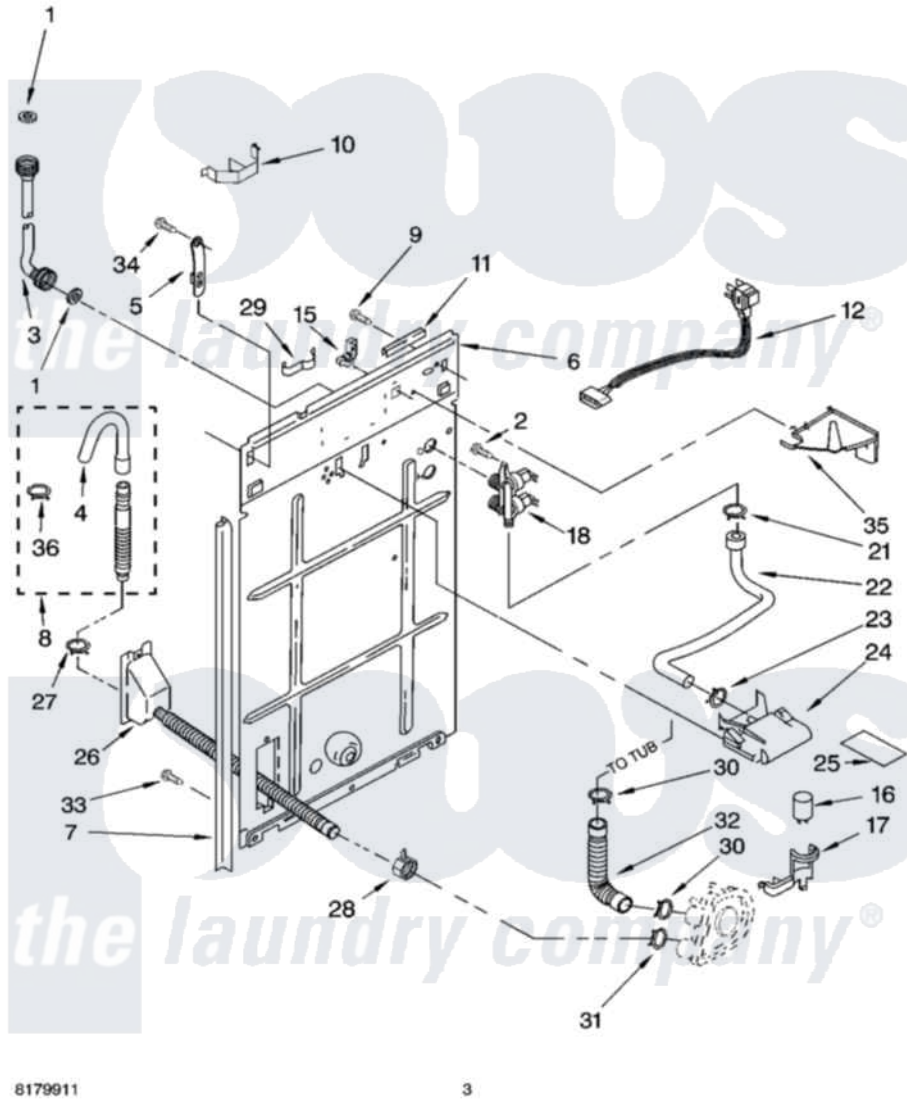

Whirlpool KAWS750LT0 02 - REAR PANEL PARTS

REAR PANEL PARTS

For Models: KAWS750LQ0, KAWS750LT0
(Designer White) (Biscuit)

8179011

3

Whirlpool [Residential Whirlpool KAWS750LT0 Washer Parts](#) Parts Diagram 02 - REAR PANEL PARTS

[Click on the part number to view part](#)

Item	Original Part Number	Replaced By	Status	Part Description
1	3976300	16123		Washer Inlet-Hose Miscellaneous Parts Must be Ordered Separately.
2	9740848			Screw, Mixing Valve Mounting
3	3949374	89503		Hose-Inlet
"	3949375	89503		Hose-Inlet
4	3357027			Nozzle, Hose Drain
5	8318255	8568314		Strap, Console
6	3357978			Panel, Rear
7	62747			Pad, Rear Panel
8	3951609	285664		Hose
"	661577	285666		Hose
"	3357090	285702		Hose
9	3351614			Screw, Gearcase Cover Mounting
10	8055003			Clip, Harness And Pressure Switch
11	303294	3367669		Protector, Edge

12	661661	285800	Cord-Power
15	3952821	285777	Relief-Str
16	3949170	8572720	Capacitor, Motor Start
17	8318201	8318046	Clip, Capacitor
18	3955673	285805	Valve-Inlet
21	370451	596669	Clamp, Manifold
22	3357328		Hose, Vacuum Break
23	371503	596669	Clamp, Manifold
24	387606	3360977	Break-Vac
25	3976286		Shield, Capacitor
26	8317941		Assembly, Drain Hose
27	3366912	356138	Clamp, Hose
28	3976395		Restraint, Hose
29	3347812	8528351	Clip
30	3363366	616099	Clamp
31	371507	371502	Clamp, Hose
32	3951449	285871	Hose
33	62863	3390631	Screw, 10-16 X 3/8
34	90767		Screw, 8A X 3/8 HeX Washer Head Tapping
35	8539874		Shield, Suds
36	3366913	3357331	Clamp, Drain