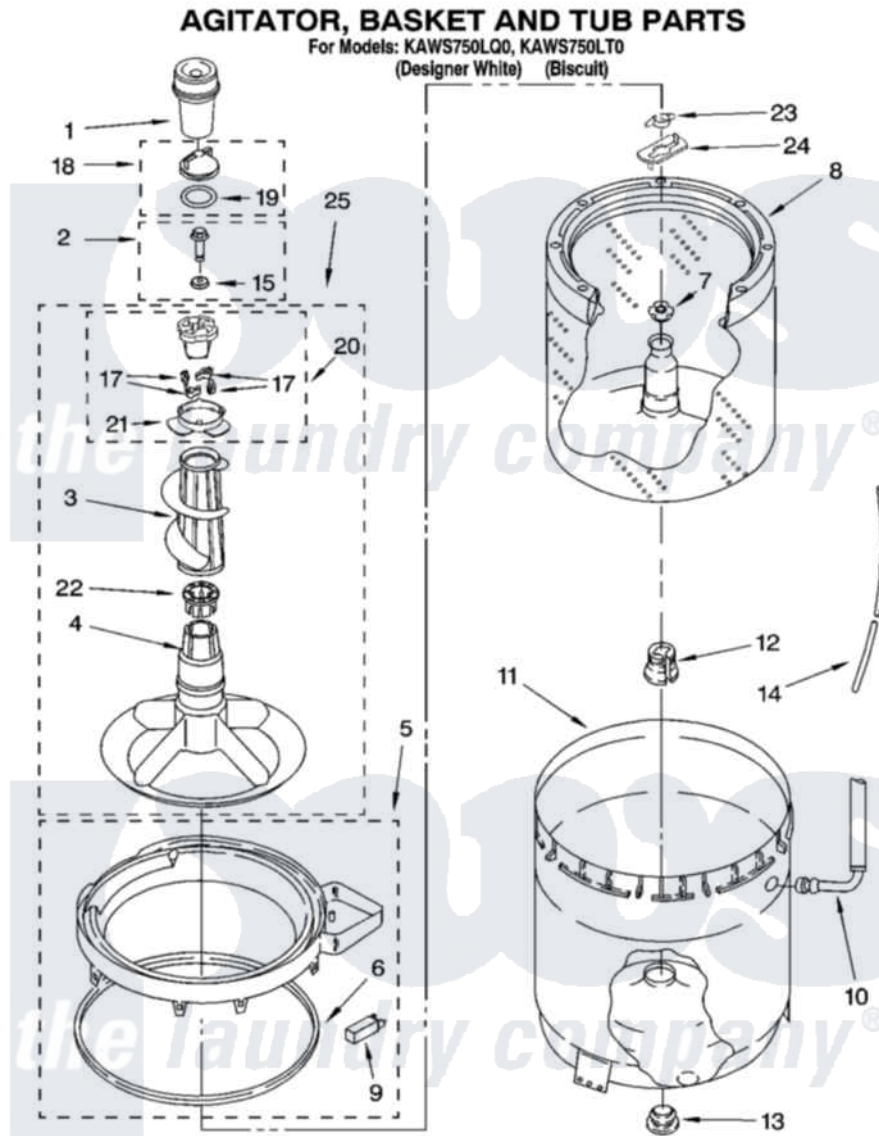

# Whirlpool KAWS750LT0 03 - AGITATOR, BASKET AND TUB PARTS

8179011

5

Whirlpool [Residential Whirlpool KAWS750LT0 Washer Parts](#) Parts Diagram 03 - AGITATOR, BASKET AND TUB PARTS

[Click on the part number to view part](#)