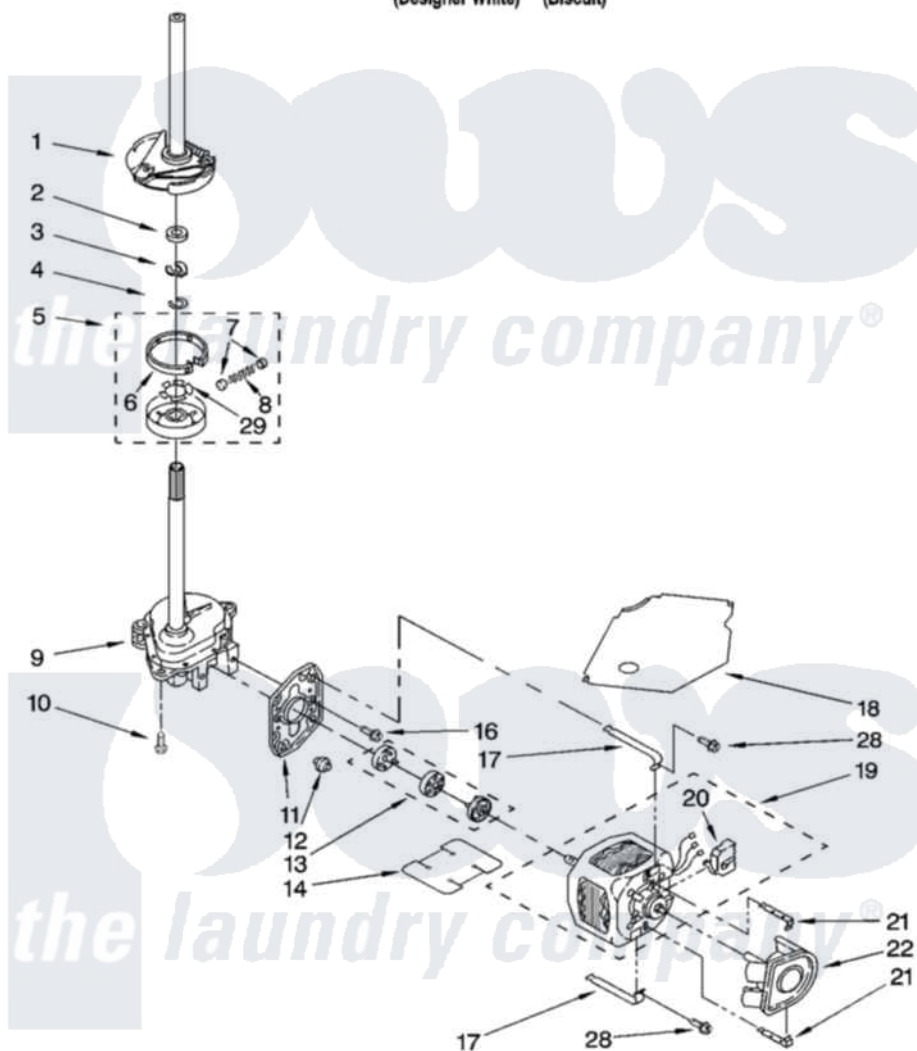

# Whirlpool KAWS750LT0 04 - BRAKE, CLUTCH, GEARCASE, MOTOR AND PUMP PARTS

## BRAKE, CLUTCH, GEARCASE, MOTOR AND PUMP PARTS

For Models: KAWS750LQ0, KAWS750LT0  
(Designer White) (Biscuit)

8179911

7

Whirlpool [Residential Whirlpool KAWS750LT0 Washer Parts](#) Parts Diagram 04 - BRAKE, CLUTCH, GEARCASE, MOTOR AND PUMP PARTS  
Click on the part number to view part

Item	Original Part Number	Replaced By	Status	Part Description
1	388952	<a href="#">285792</a>		Basketdrive
2	<a href="#">63292</a>			Washer, Spin Tube Thrust
3	62697	<a href="#">W10080230</a>		Ring, Spin Tube Support
4	63283	<a href="#">285353</a>		Ring
5	3951311	<a href="#">285785</a>		Clutch
6	3951308	<a href="#">285790</a>		Lining
7	<a href="#">62646</a>			Cap, Clutch Spring
8	<a href="#">3946792</a>			Spring And Damper Assembly
9	3360630	<a href="#">3360629</a>		Gearcase
10	3357334	<a href="#">3400516</a>		Screw Anti-Rattle
11	<a href="#">62611</a>			Plate, Motor Mount To Gearcase
12	<a href="#">62691</a>			Grommet, Motor
13	285753	<a href="#">285753A</a>		Coupling
14	<a href="#">3946532</a>			Shield, Motor

16	<a href="#">3400516</a>		Screw Anti-Rattle
17	3349637	<a href="#">W10086010</a>	Retainer, Motor
18	<a href="#">3362089</a>		Shield, Tub To Motor
19	<a href="#">8529936</a>		Motor, Main Drive
20	<a href="#">8529896</a>		Switch, Main Drive Motor
21	<a href="#">8546127</a>		Retainer, Pump
22	<a href="#">3363892</a>		Pump, Complete
28	3387485	<a href="#">273556</a>	Screw, 10-16 X 5/8
29	<a href="#">3355454</a>		Clip, Main Drive